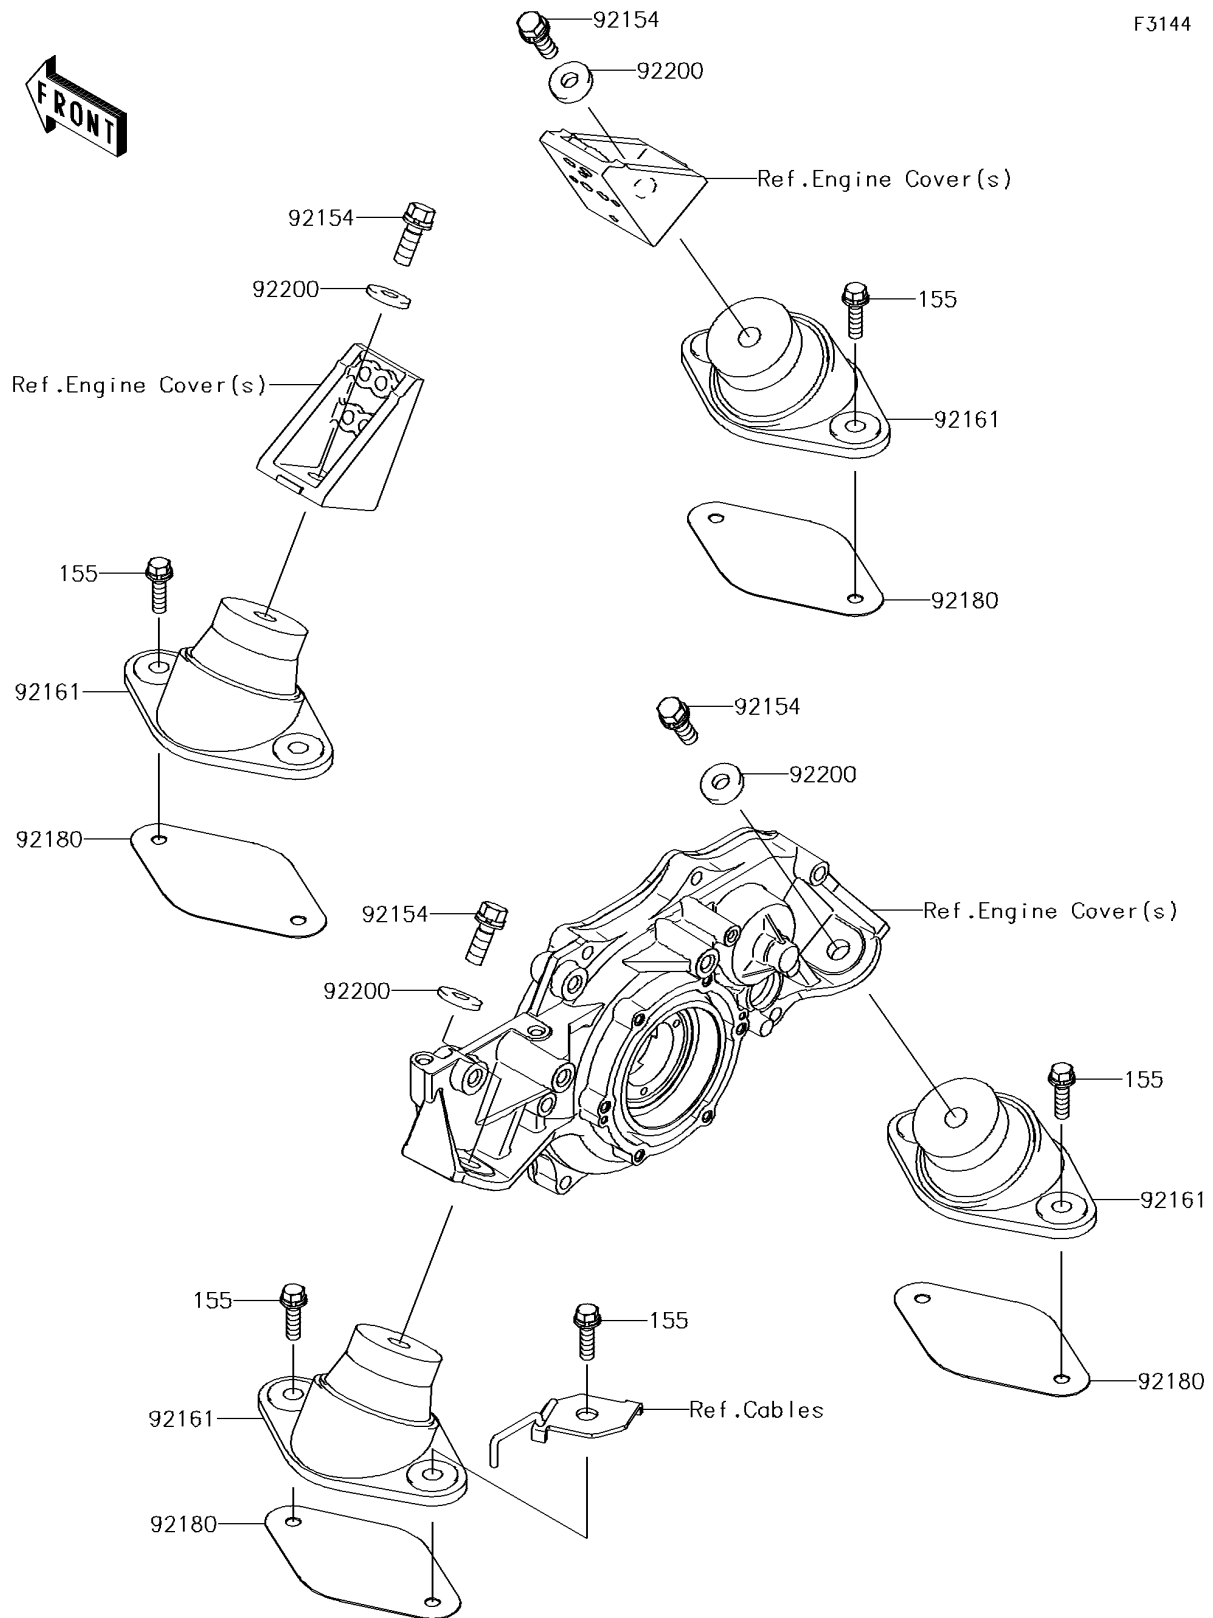

2015 JET SKI® ULTRA® 310X SE

PARTS DIAGRAM

Engine Mount

2015 JET SKI® ULTRA® 310X SE

PARTS LIST Engine Mount

ITEM NAME	PART NUMBER	QUANTITY
-----------	-------------	----------
