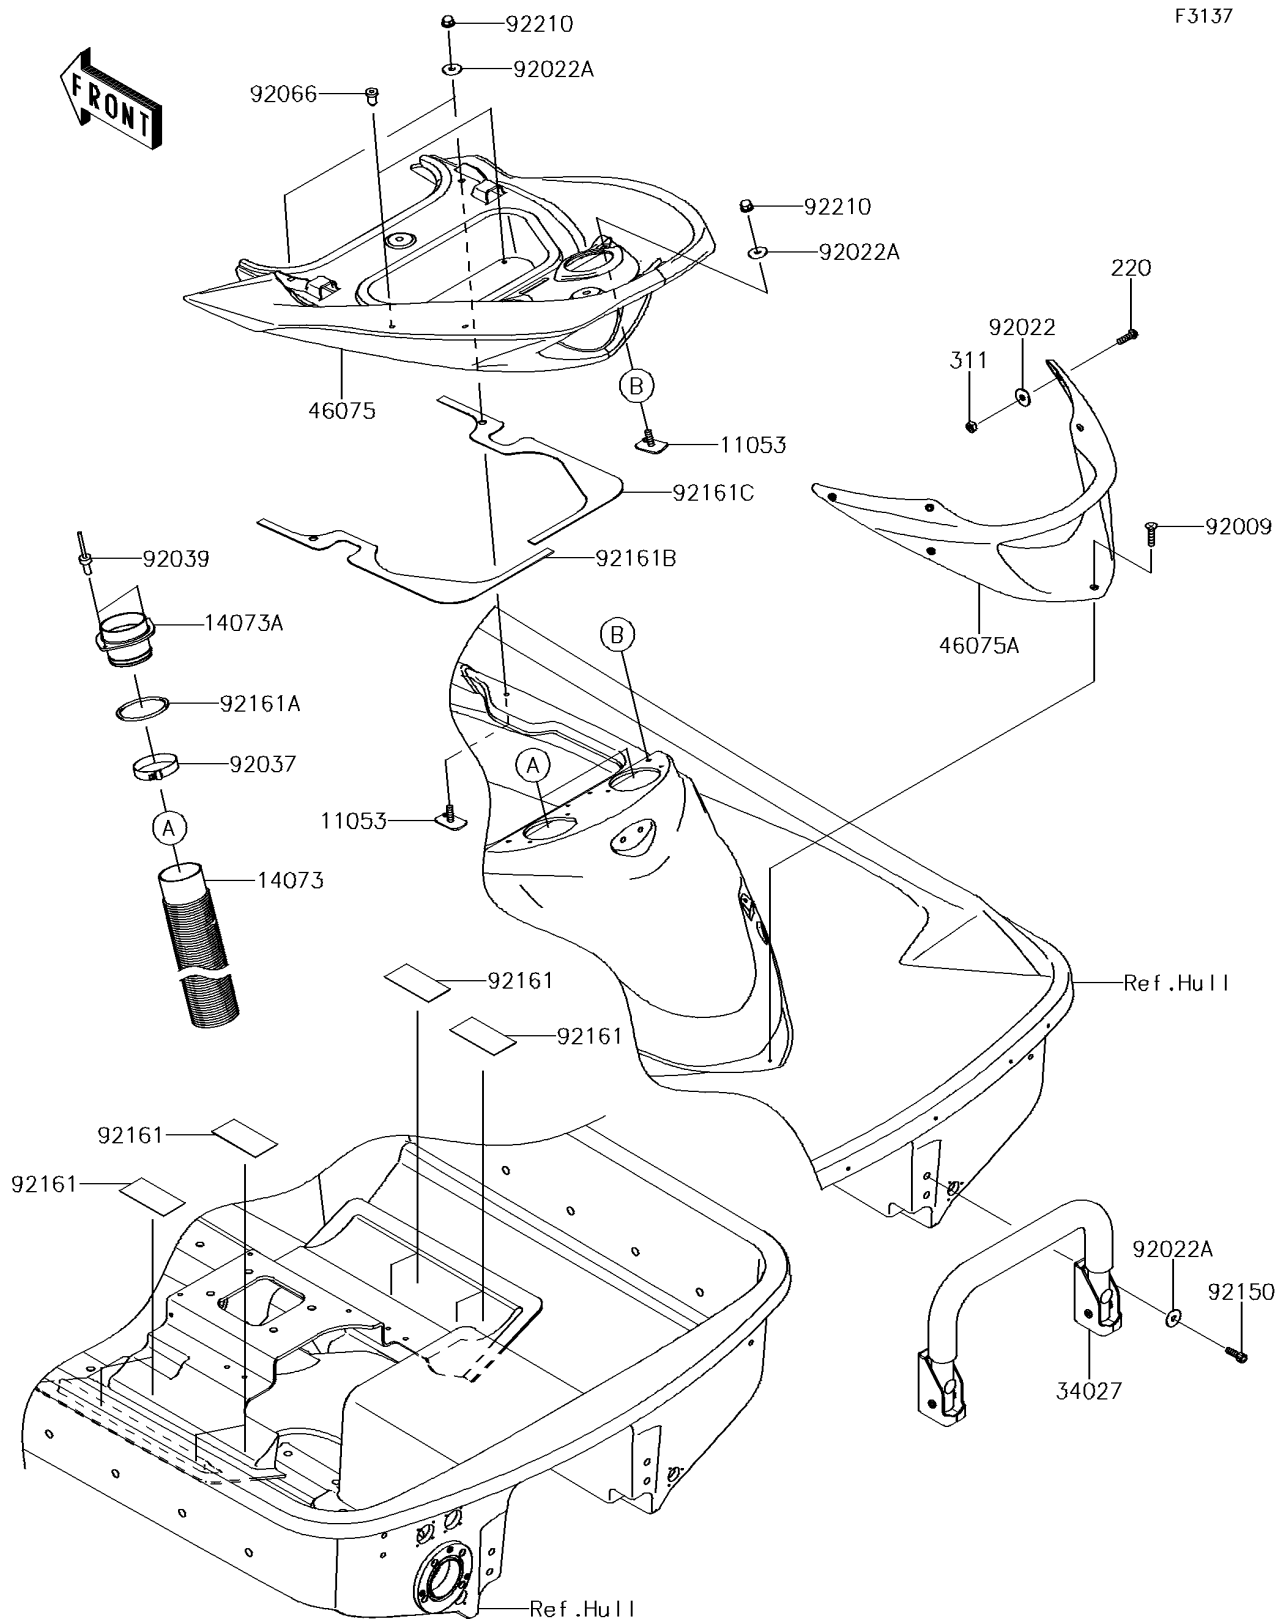

2017 JET SKI® ULTRA® 310X SE

PARTS DIAGRAM Hull Rear Fittings

F3137

2017 JET SKI® ULTRA® 310X SE

PARTS LIST

Hull Rear Fittings

ITEM NAME	PART NUMBER	QUANTITY
-----------	-------------	----------
