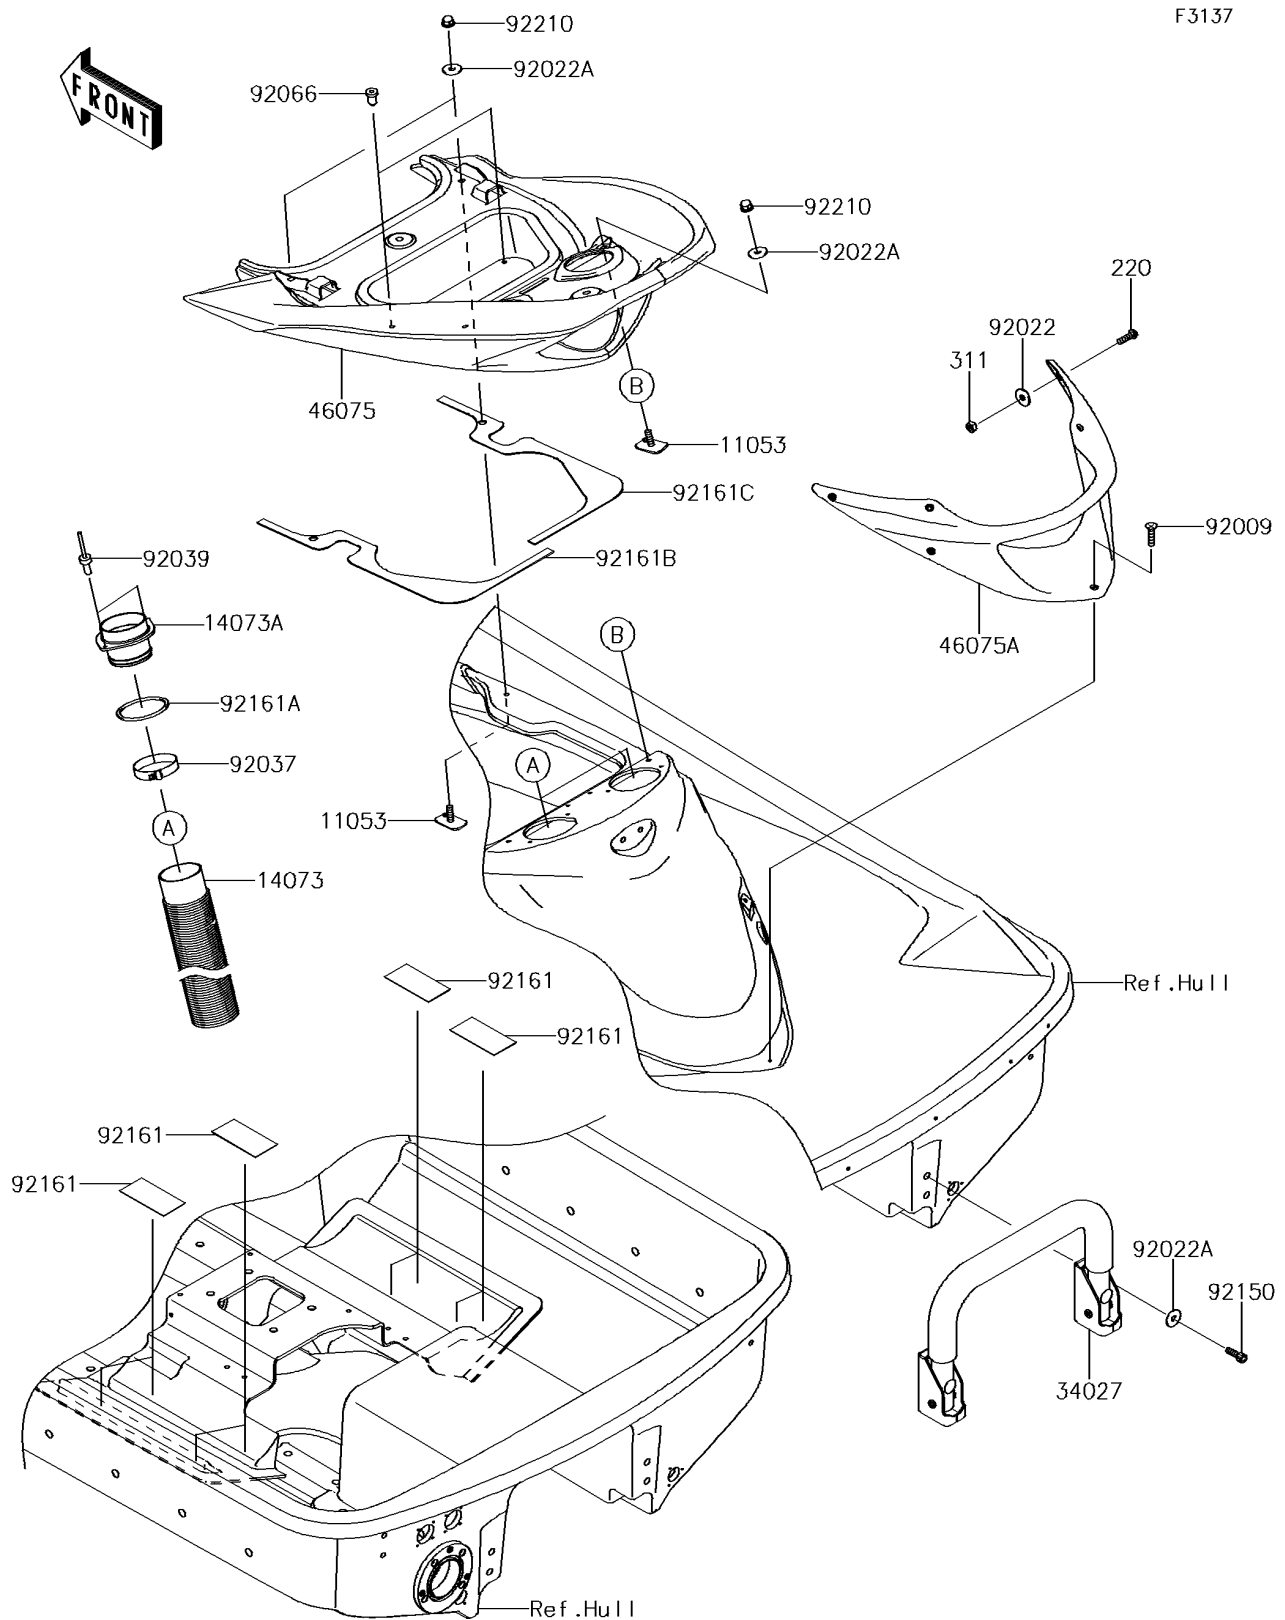

2016 JET SKI® ULTRA® 310X SE

PARTS DIAGRAM

Hull Rear Fittings

2016 JET SKI® ULTRA® 310X SE

PARTS LIST

Hull Rear Fittings

ITEM NAME	PART NUMBER	QUANTITY
-----------	-------------	----------
