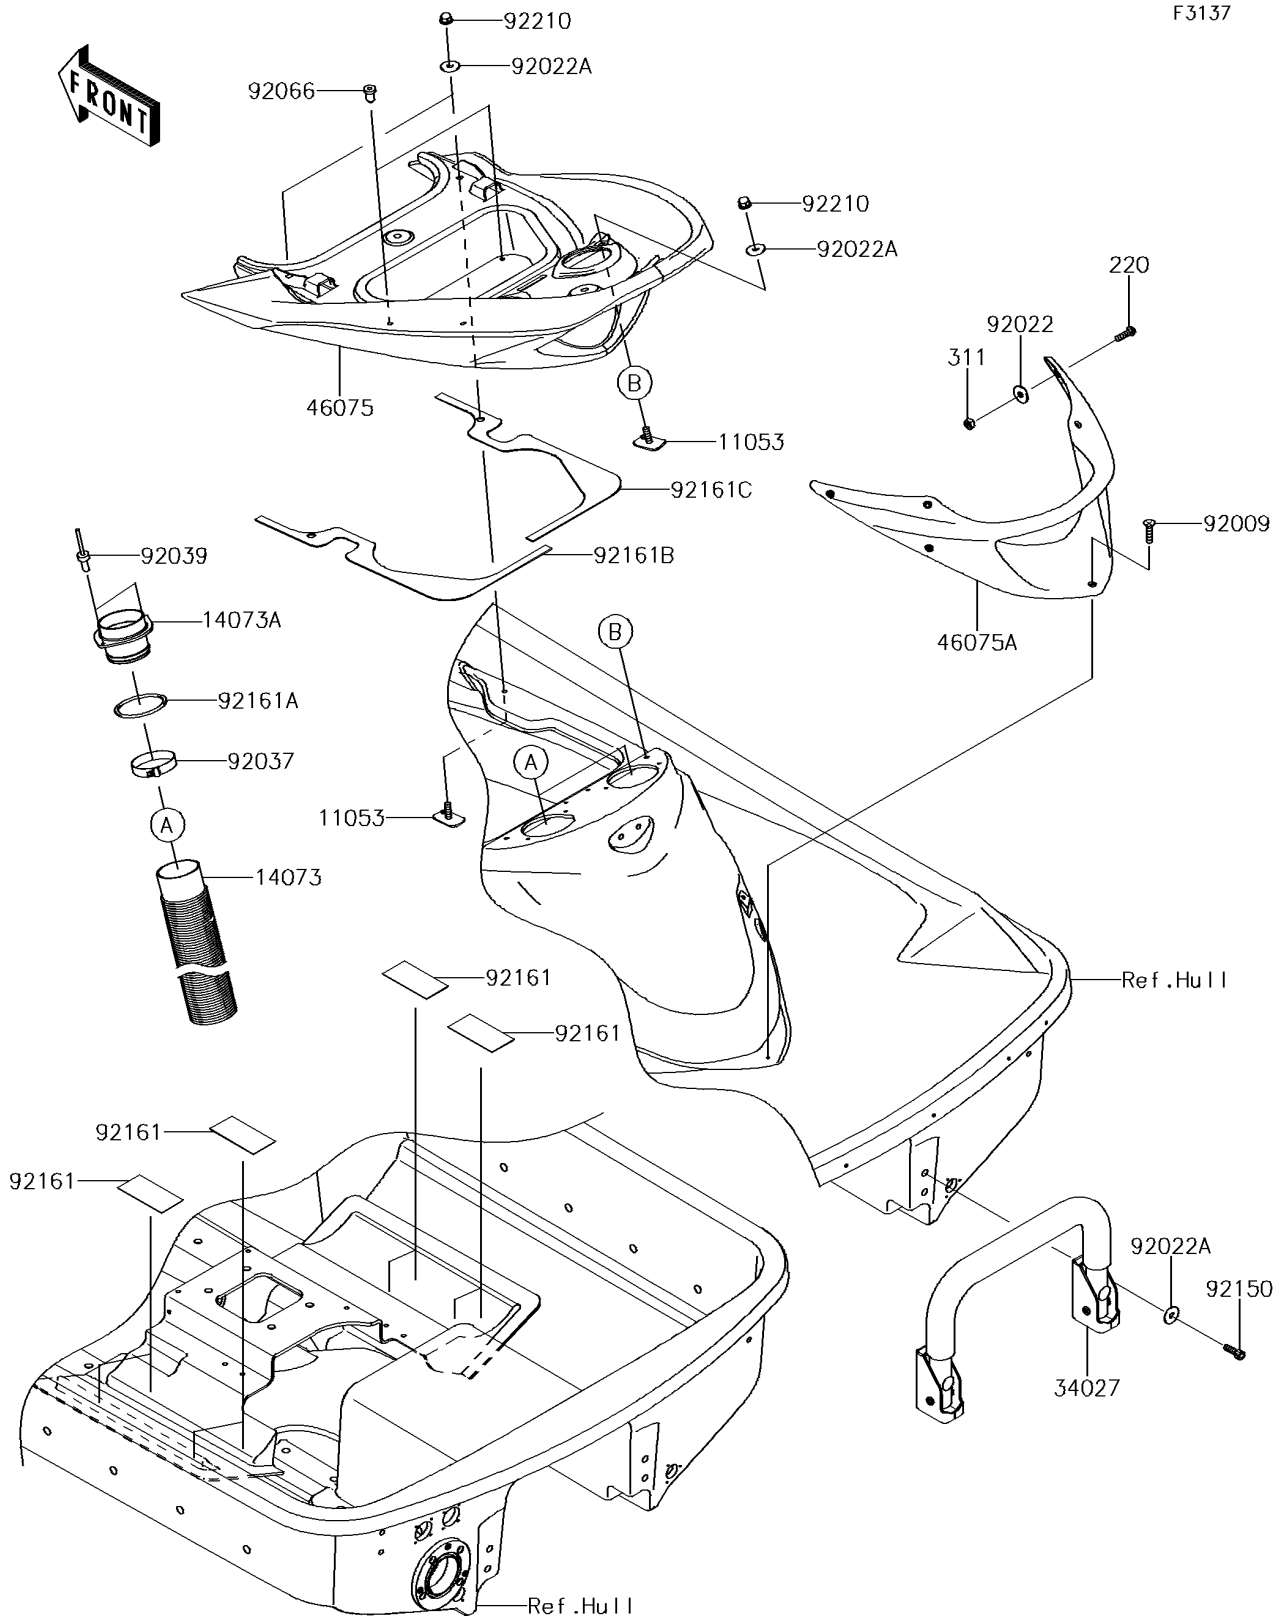

2015 JET SKI® ULTRA® 310X SE

PARTS DIAGRAM Hull Rear Fittings

F3137

2015 JET SKI® ULTRA® 310X SE

PARTS LIST

Hull Rear Fittings

ITEM NAME	PART NUMBER	QUANTITY
-----------	-------------	----------
