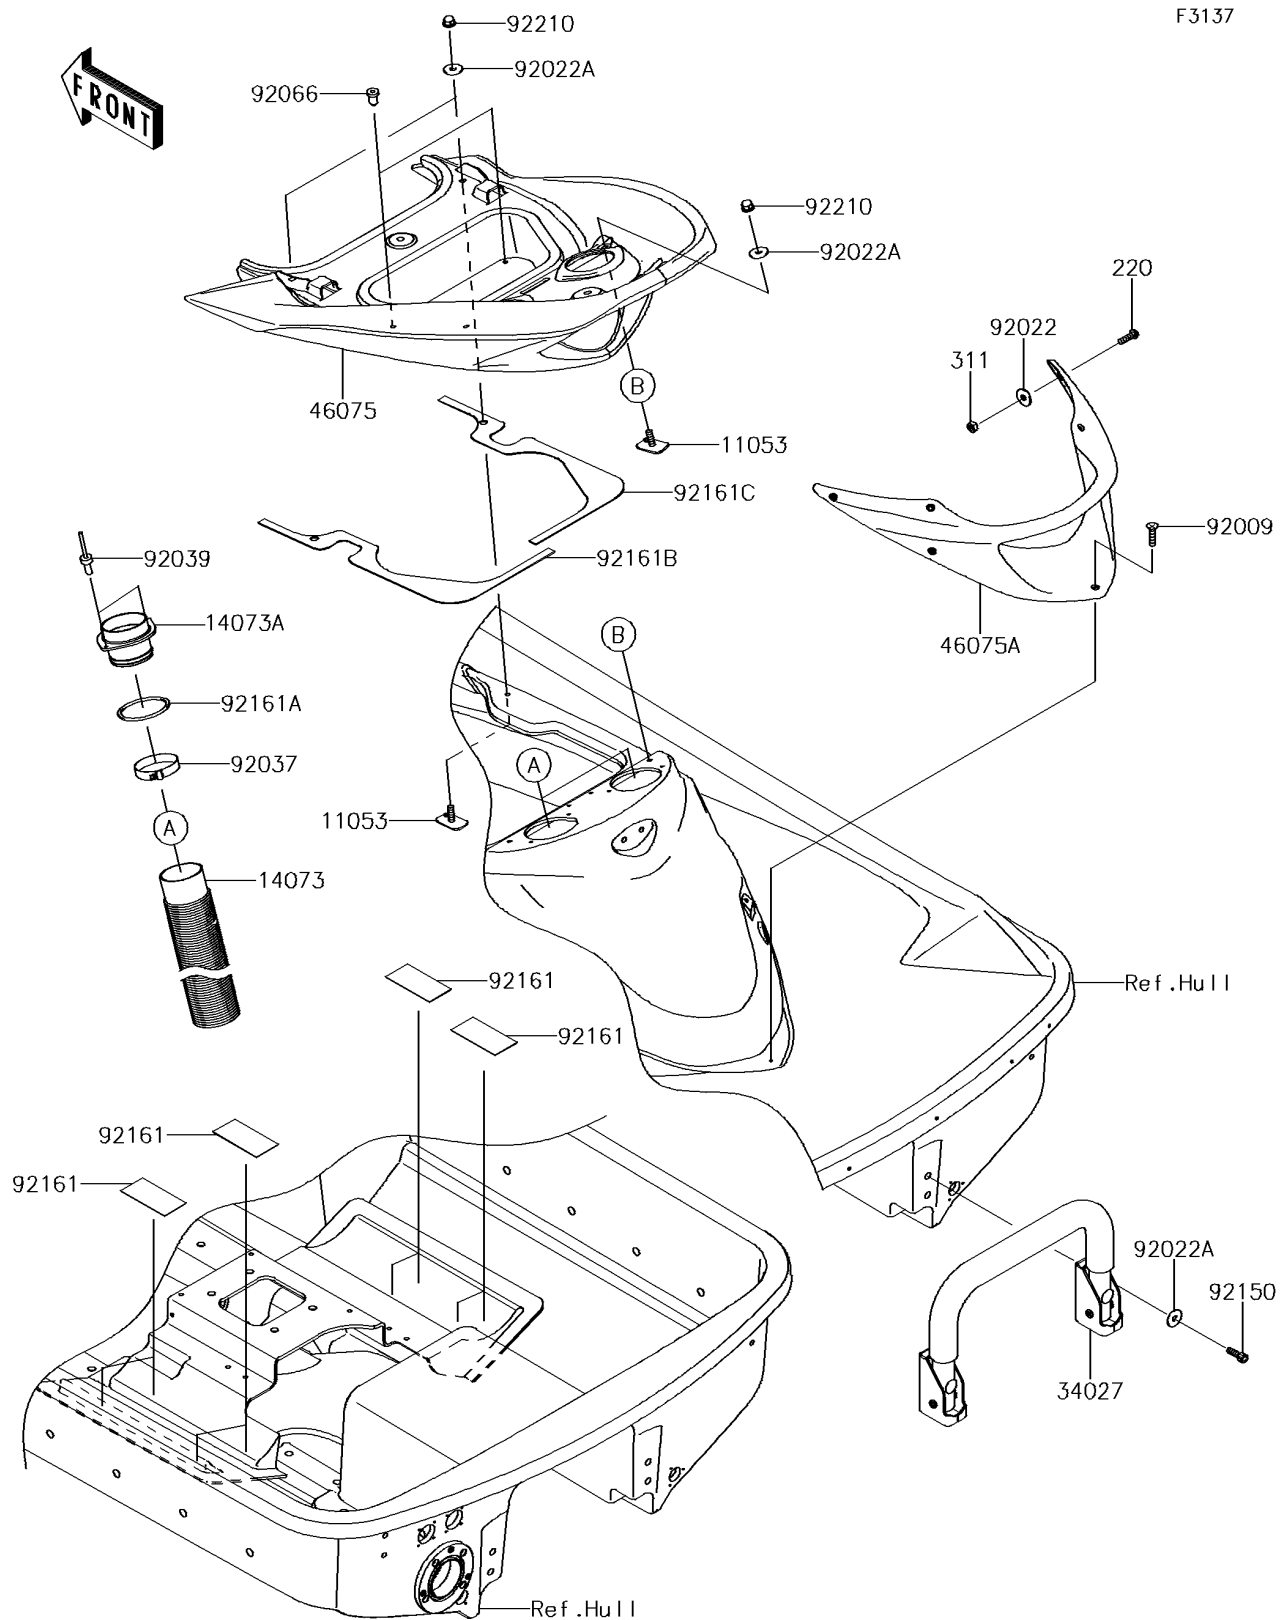

2014 JET SKI® ULTRA® 310X SE

PARTS DIAGRAM Hull Rear Fittings

F3137

2014 JET SKI® ULTRA® 310X SE

PARTS LIST

Hull Rear Fittings

ITEM NAME	PART NUMBER	QUANTITY
-----------	-------------	----------
