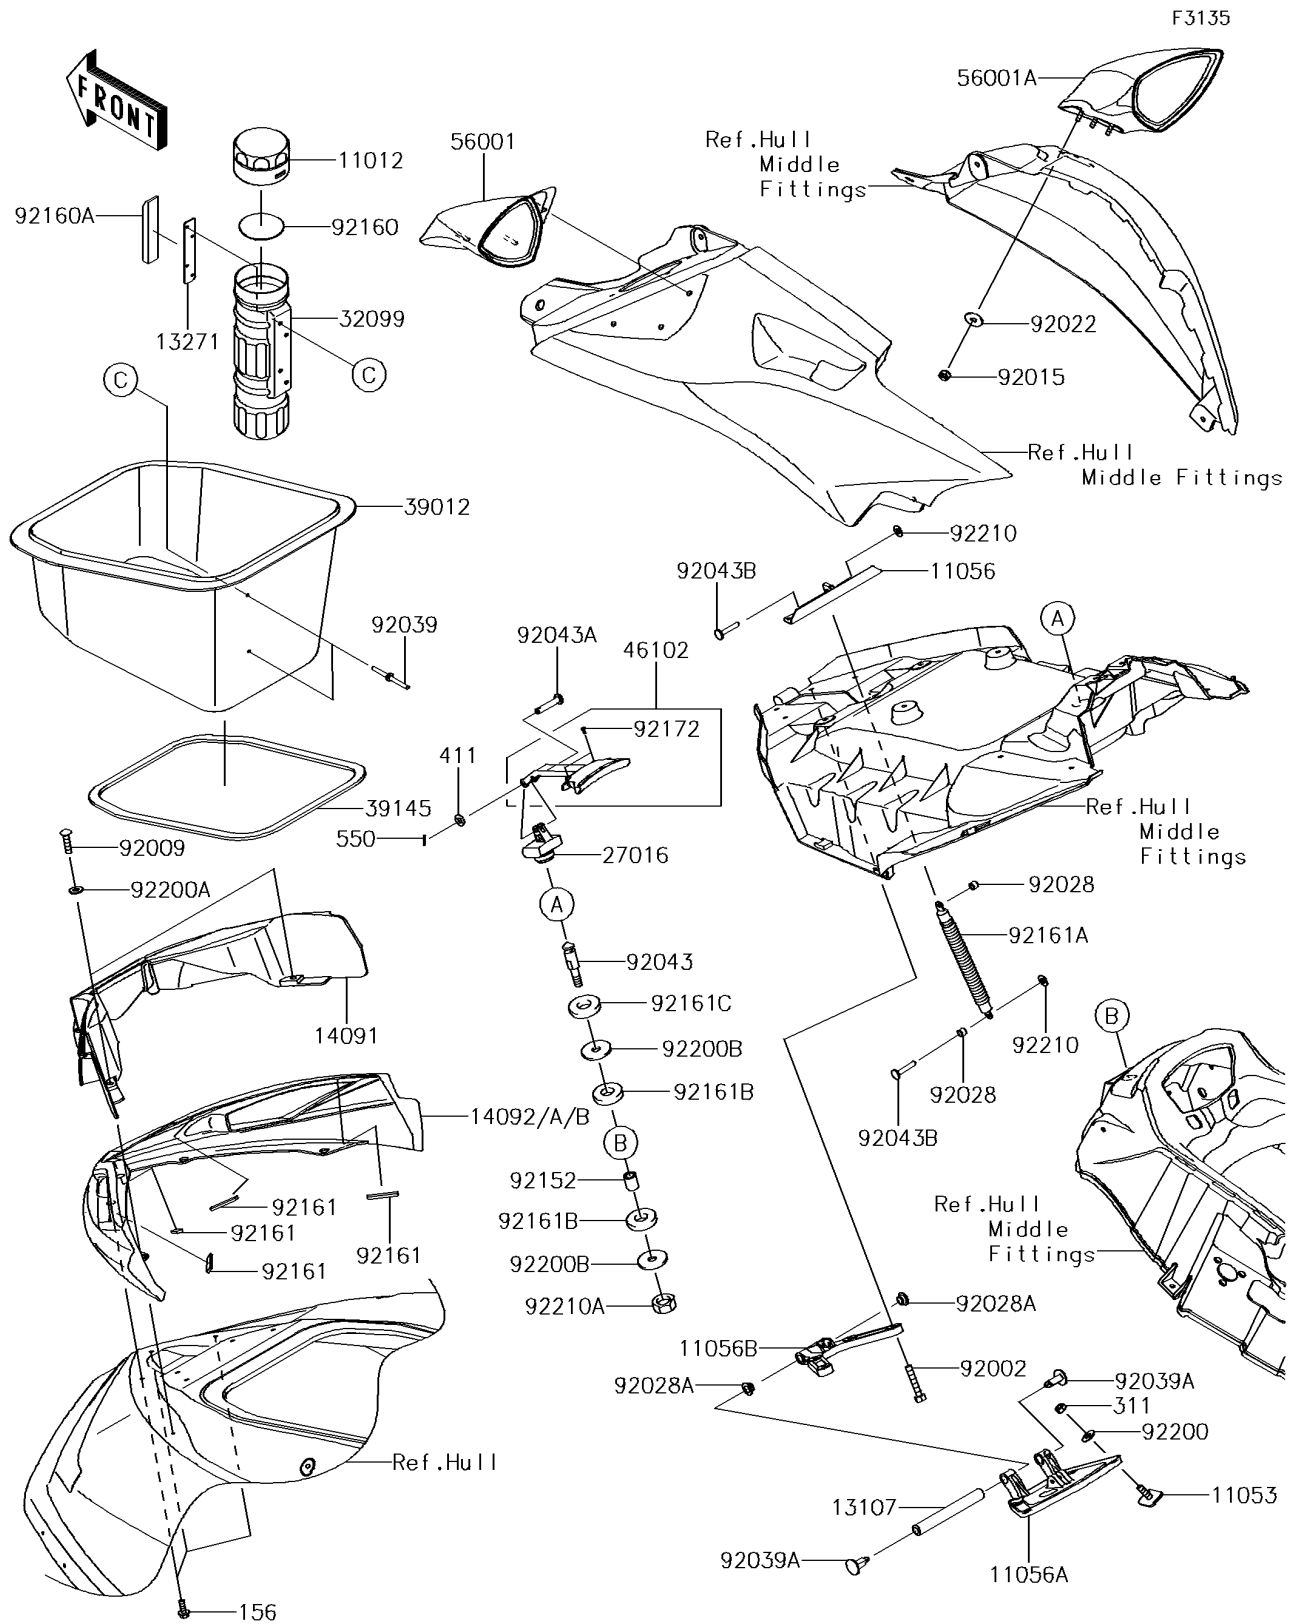

2017 JET SKI® ULTRA® 310X SE

PARTS DIAGRAM

Hull Front Fittings

2017 JET SKI® ULTRA® 310X SE

PARTS LIST

Hull Front Fittings

ITEM NAME	PART NUMBER	QUANTITY
-----------	-------------	----------
