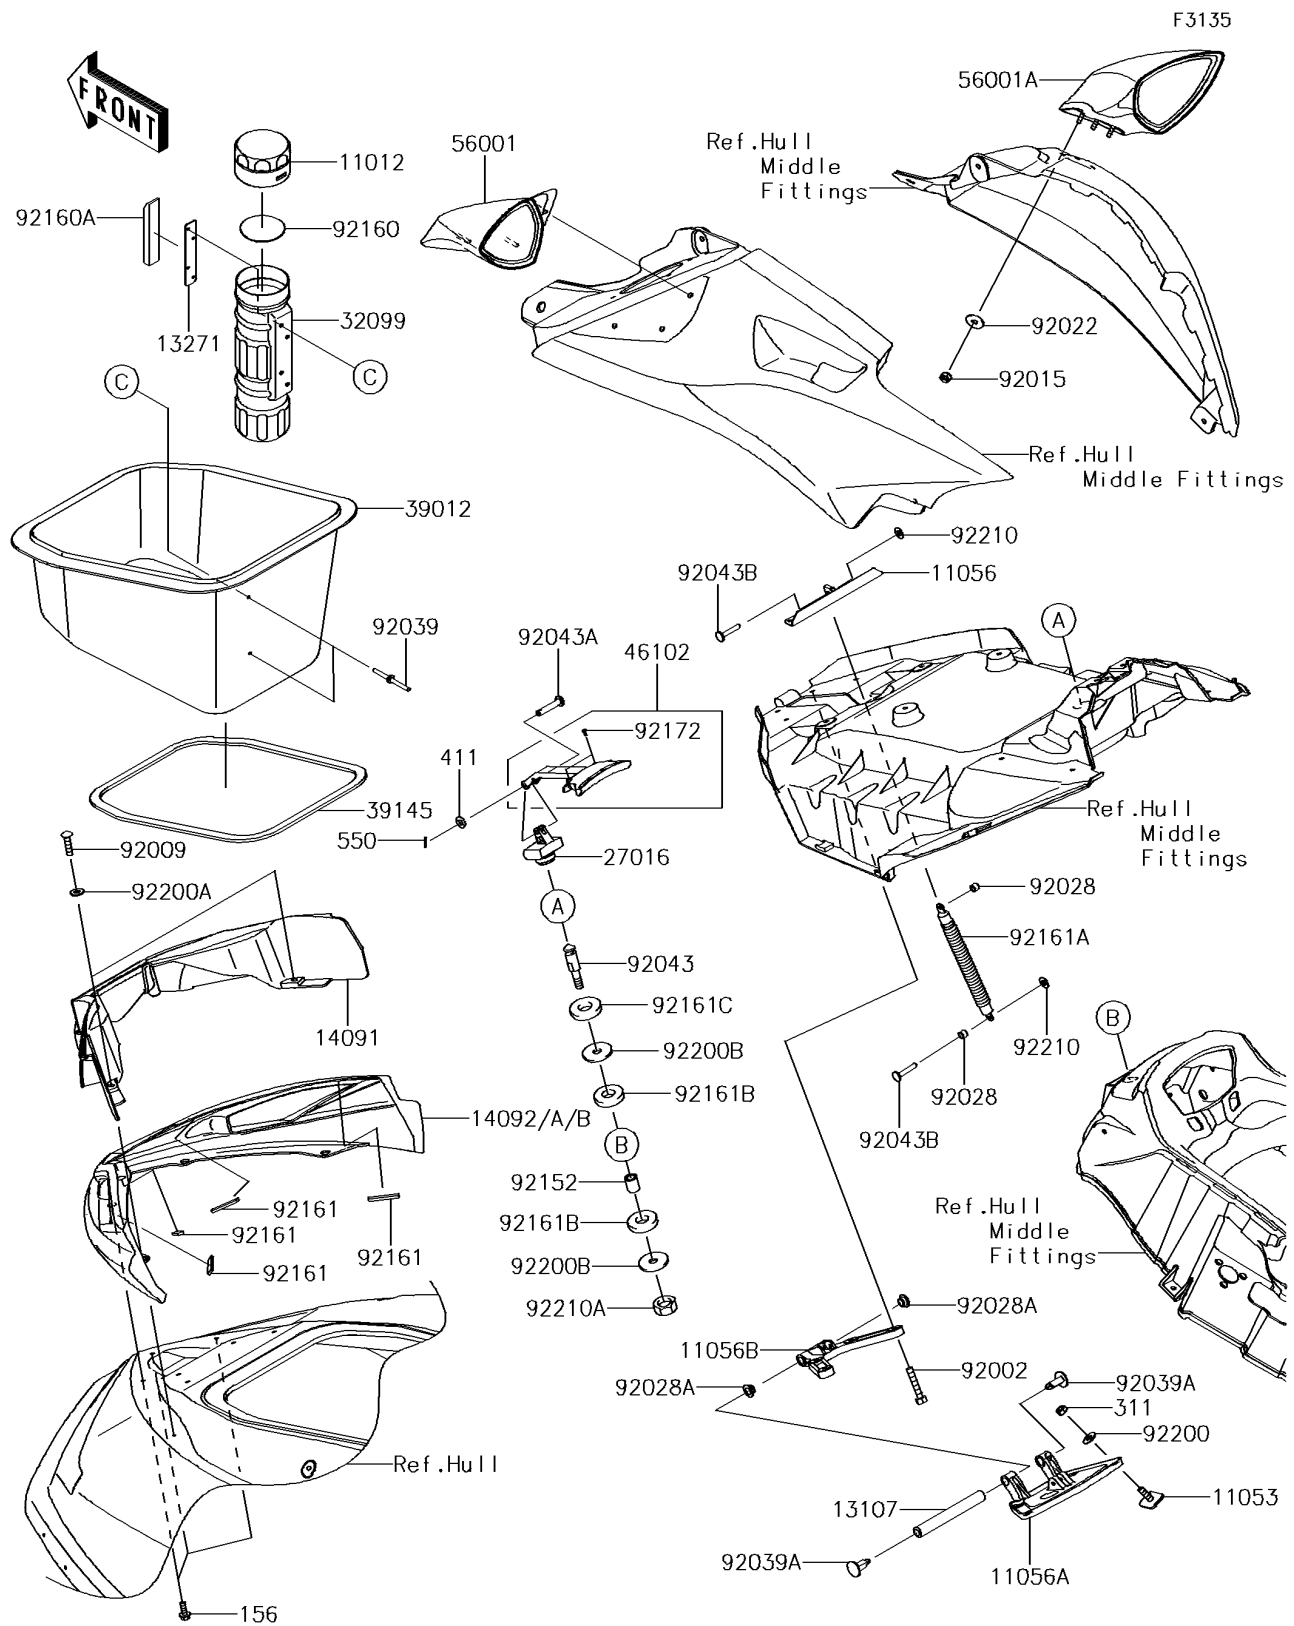

2016 JET SKI® ULTRA® 310X SE

PARTS DIAGRAM

Hull Front Fittings