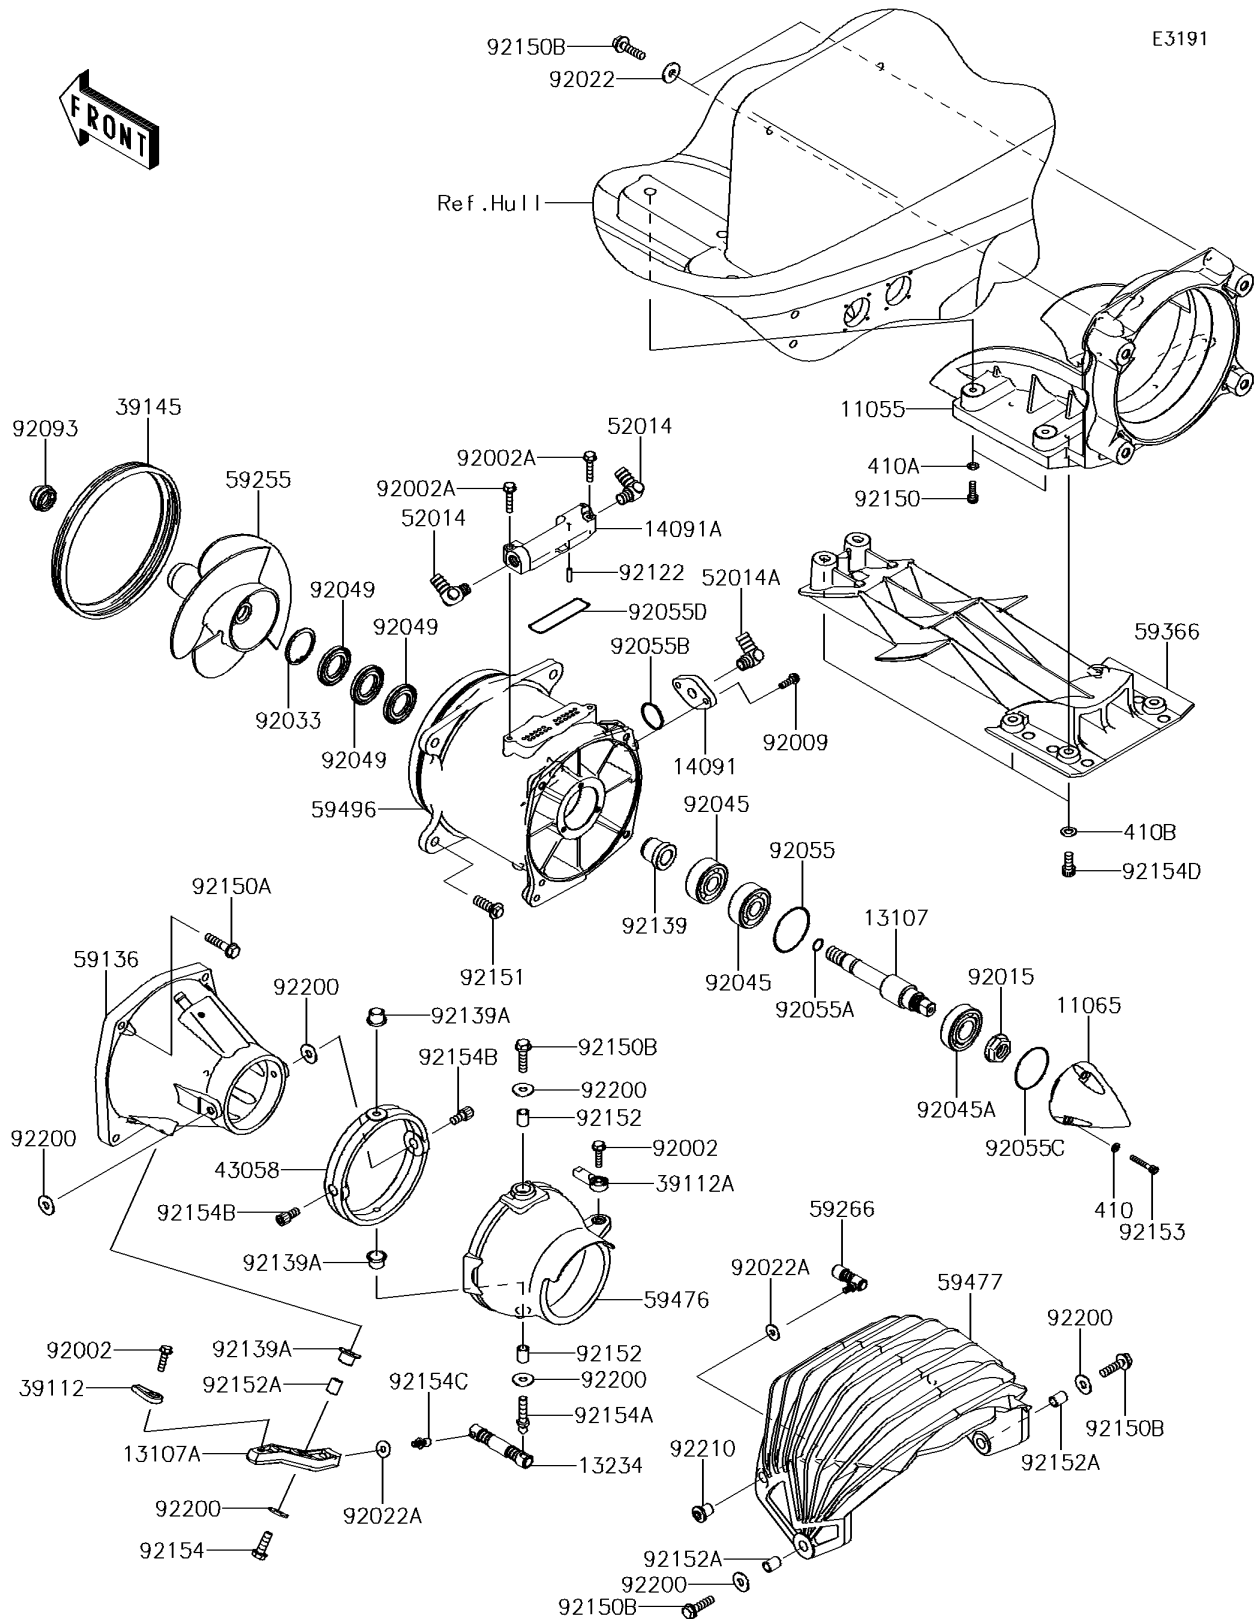

2015 JET SKI® ULTRA® 310X SE

PARTS DIAGRAM

Jet Pump

2015 JET SKI® ULTRA® 310X SE

PARTS LIST

Jet Pump

ITEM NAME

PART NUMBER

QUANTITY
