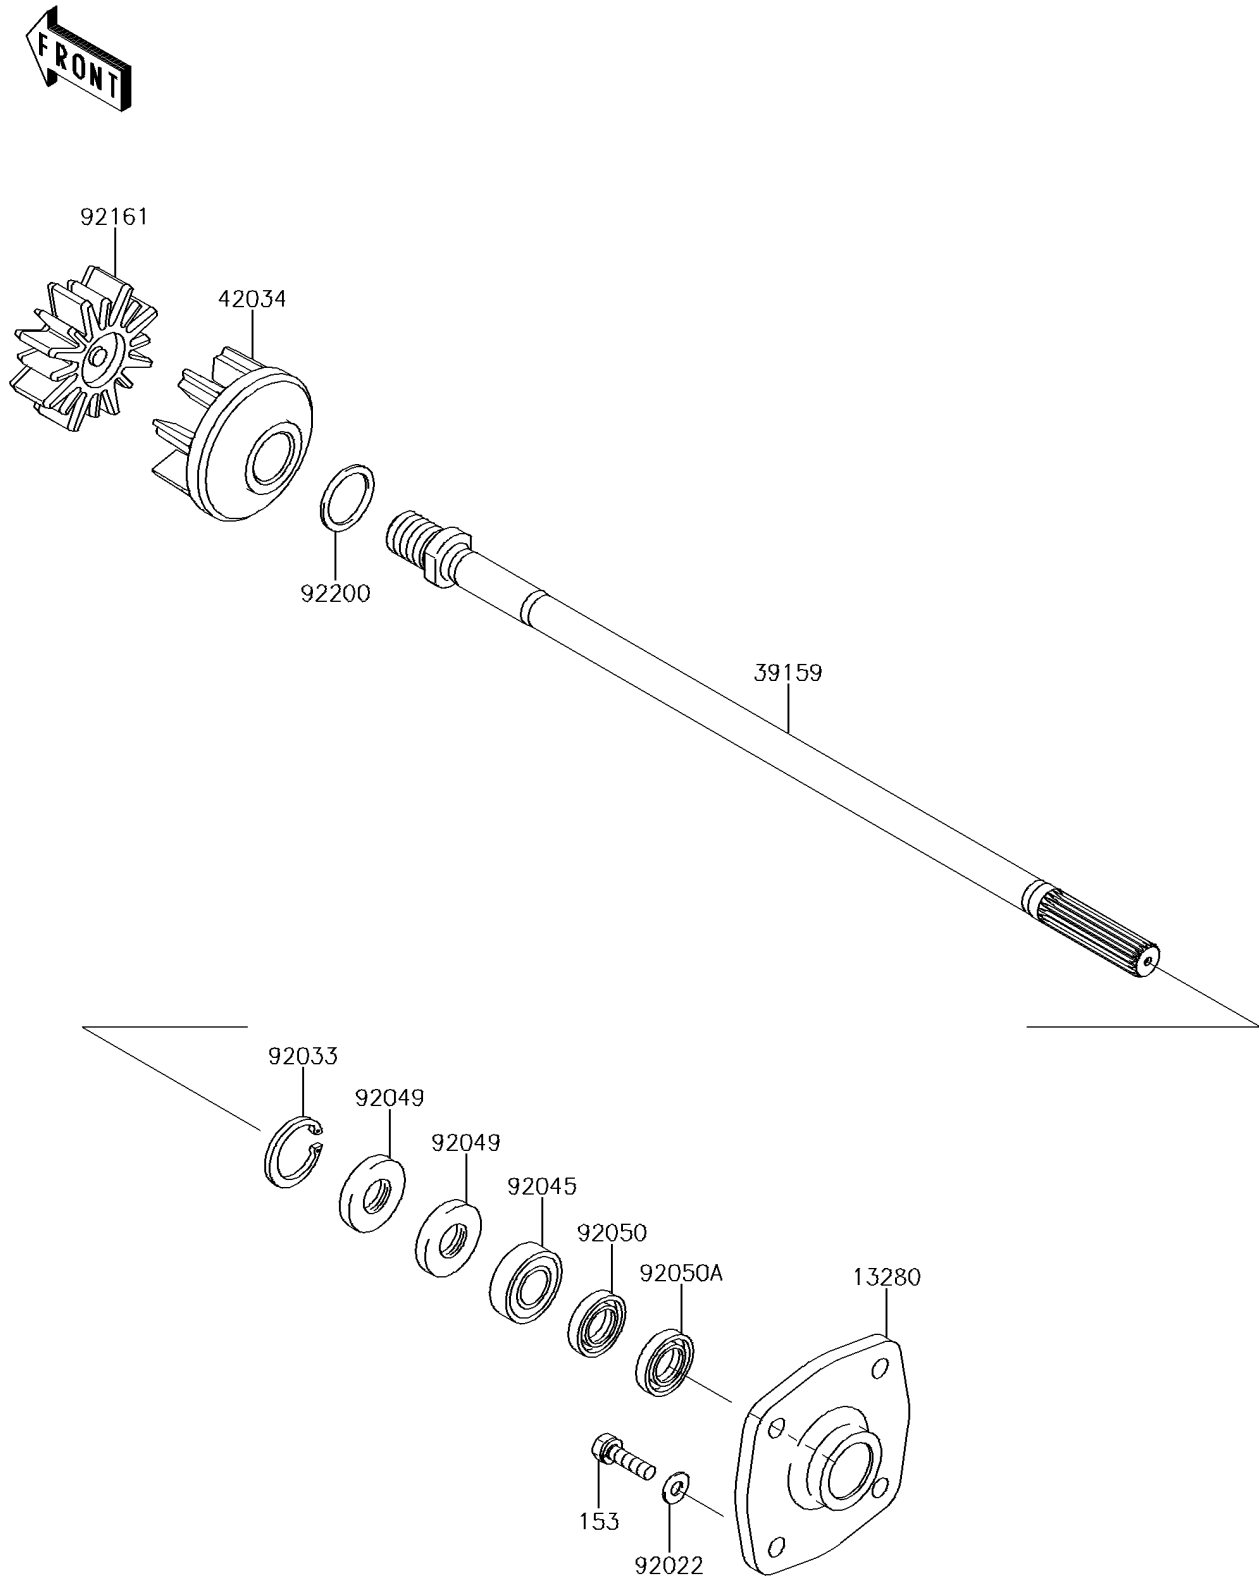

2017 JET SKI® ULTRA® 310X SE

PARTS DIAGRAM

Drive Shaft

E3134

2017 JET SKI® ULTRA® 310X SE

PARTS LIST

Drive Shaft

ITEM NAME

PART NUMBER

QUANTITY
