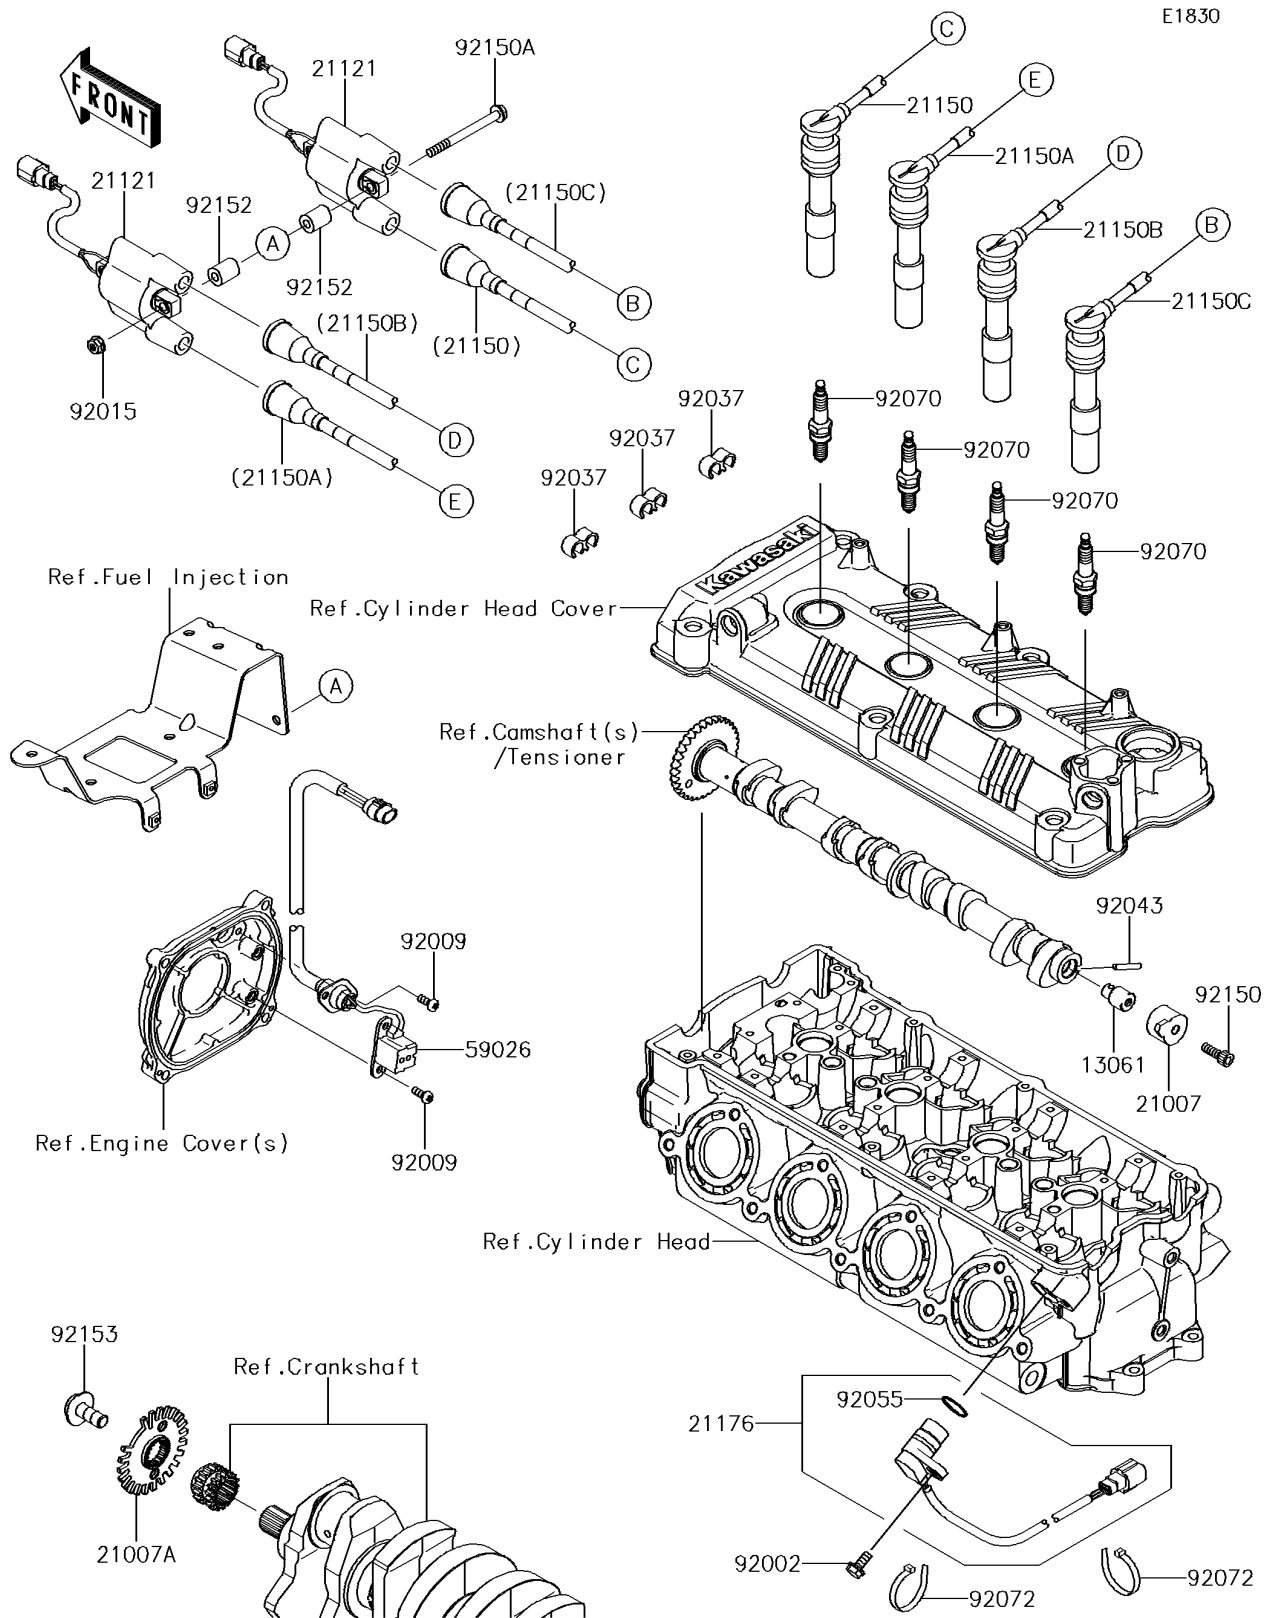

2016 JET SKI® ULTRA® 310X SE

PARTS DIAGRAM

Ignition System

2016 JET SKI® ULTRA® 310X SE

PARTS LIST

Ignition System

ITEM NAME

PART NUMBER

QUANTITY
