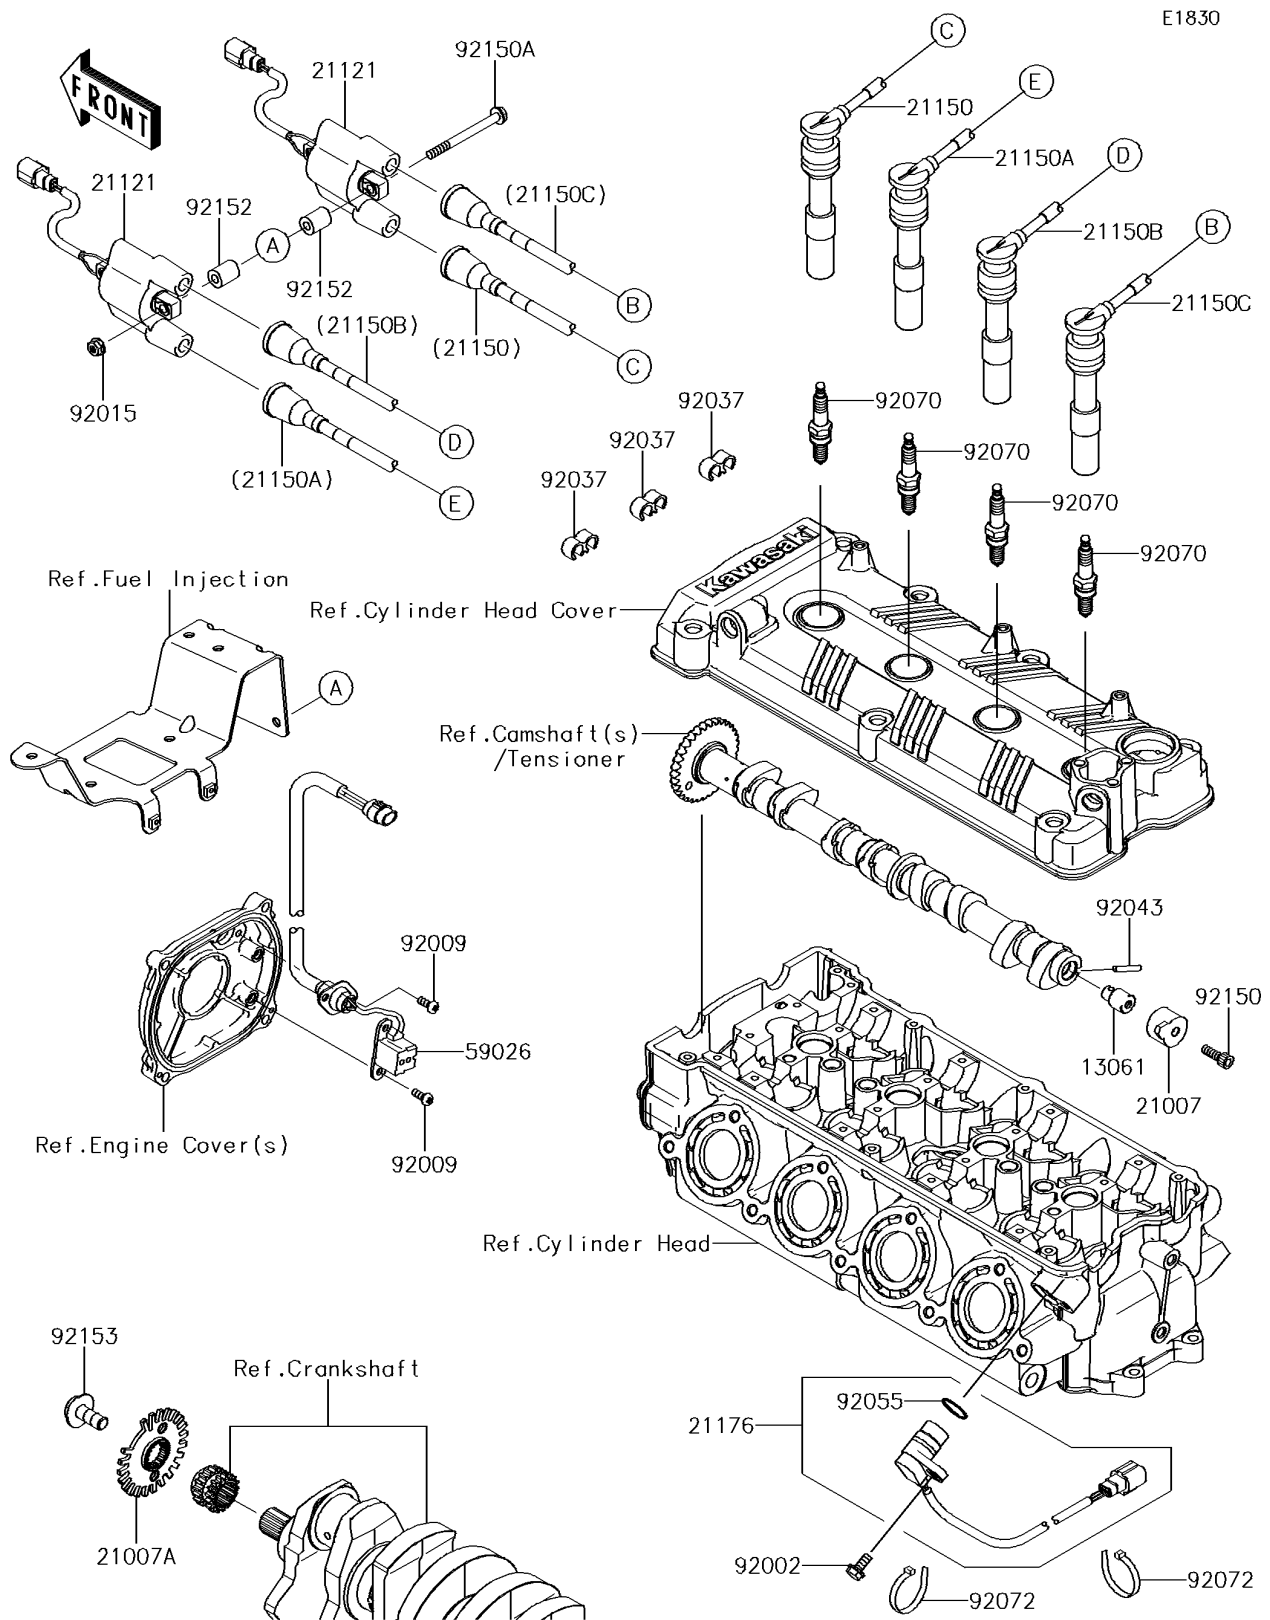

2015 JET SKI® ULTRA® 310X SE

PARTS DIAGRAM

Ignition System

2015 JET SKI® ULTRA® 310X SE

PARTS LIST

Ignition System

ITEM NAME

PART NUMBER

QUANTITY
