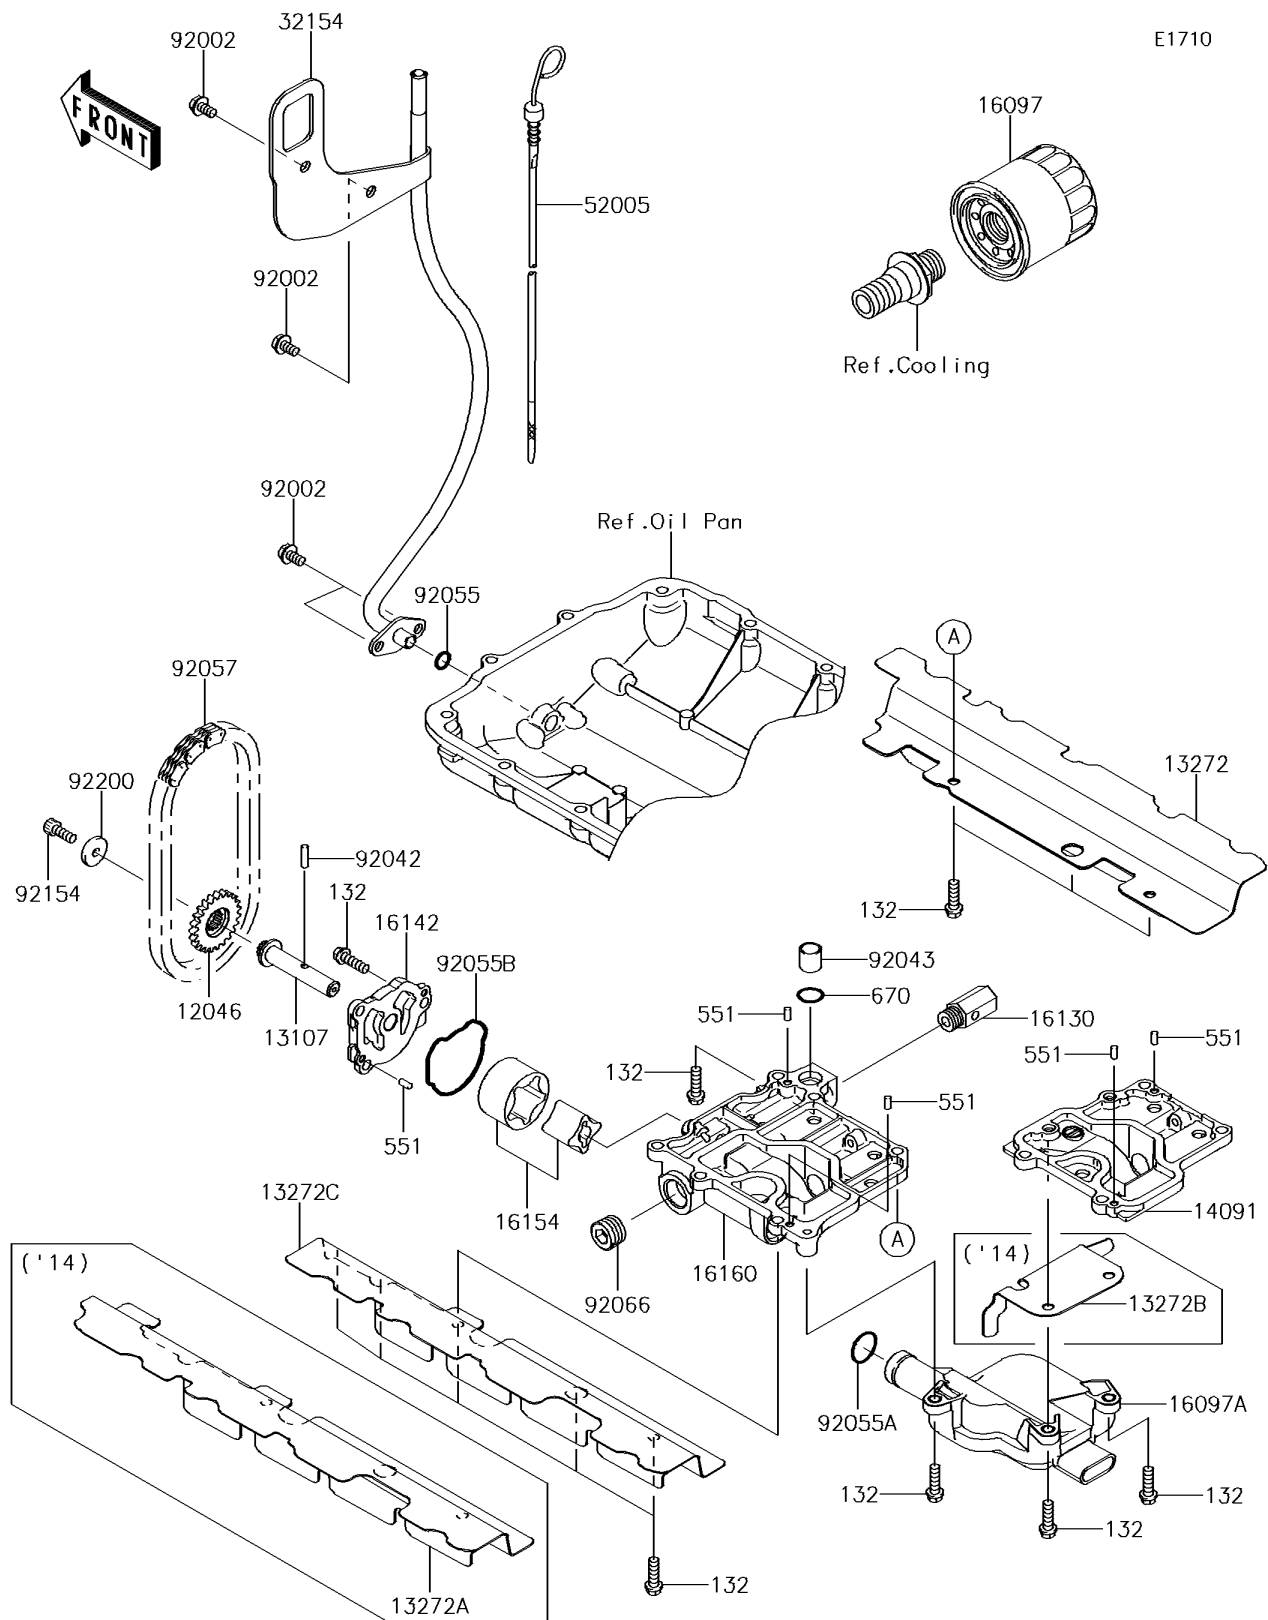

2017 JET SKI® ULTRA® 310X SE

PARTS DIAGRAM

Oil Pump

2017 JET SKI® ULTRA® 310X SE

PARTS LIST

Oil Pump

ITEM NAME	PART NUMBER	QUANTITY
-----------	-------------	----------
