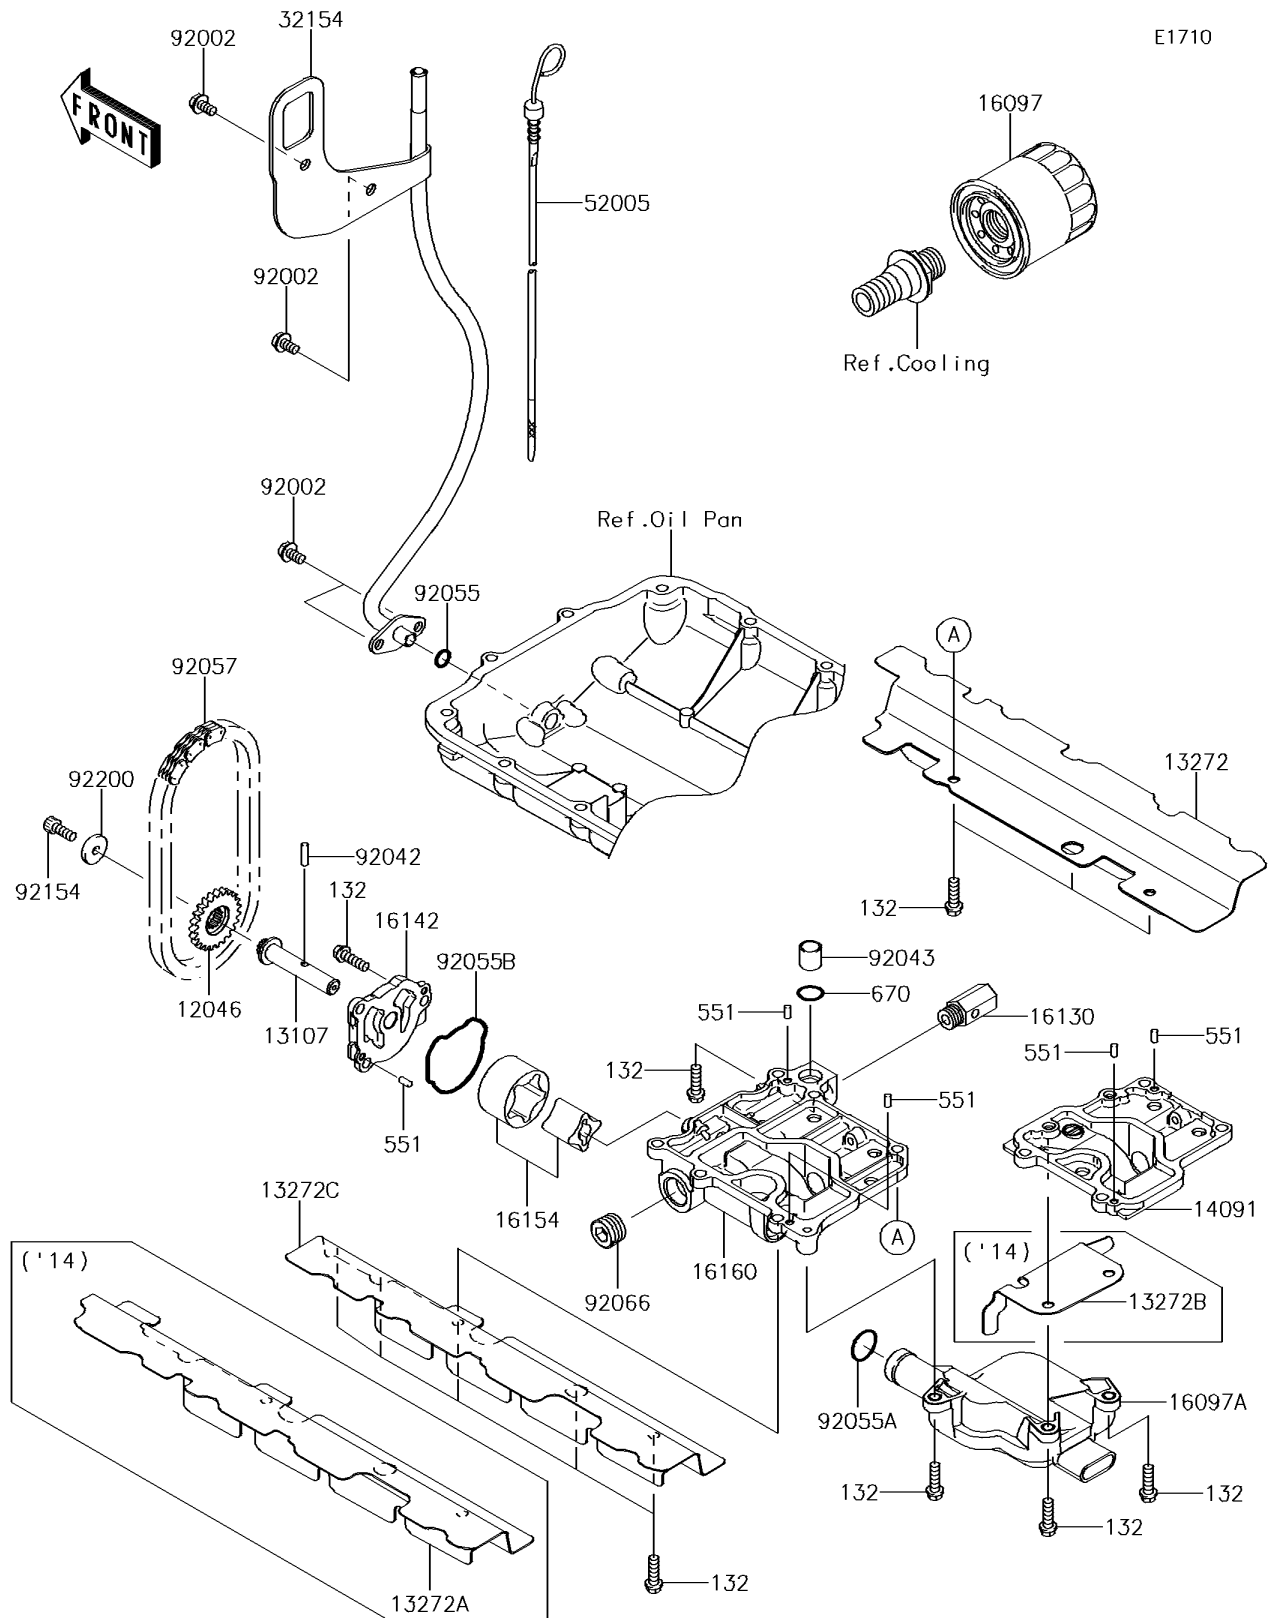

2015 JET SKI® ULTRA® 310X SE

PARTS DIAGRAM

Oil Pump

2015 JET SKI® ULTRA® 310X SE

PARTS LIST

Oil Pump

ITEM NAME	PART NUMBER	QUANTITY
-----------	-------------	----------
