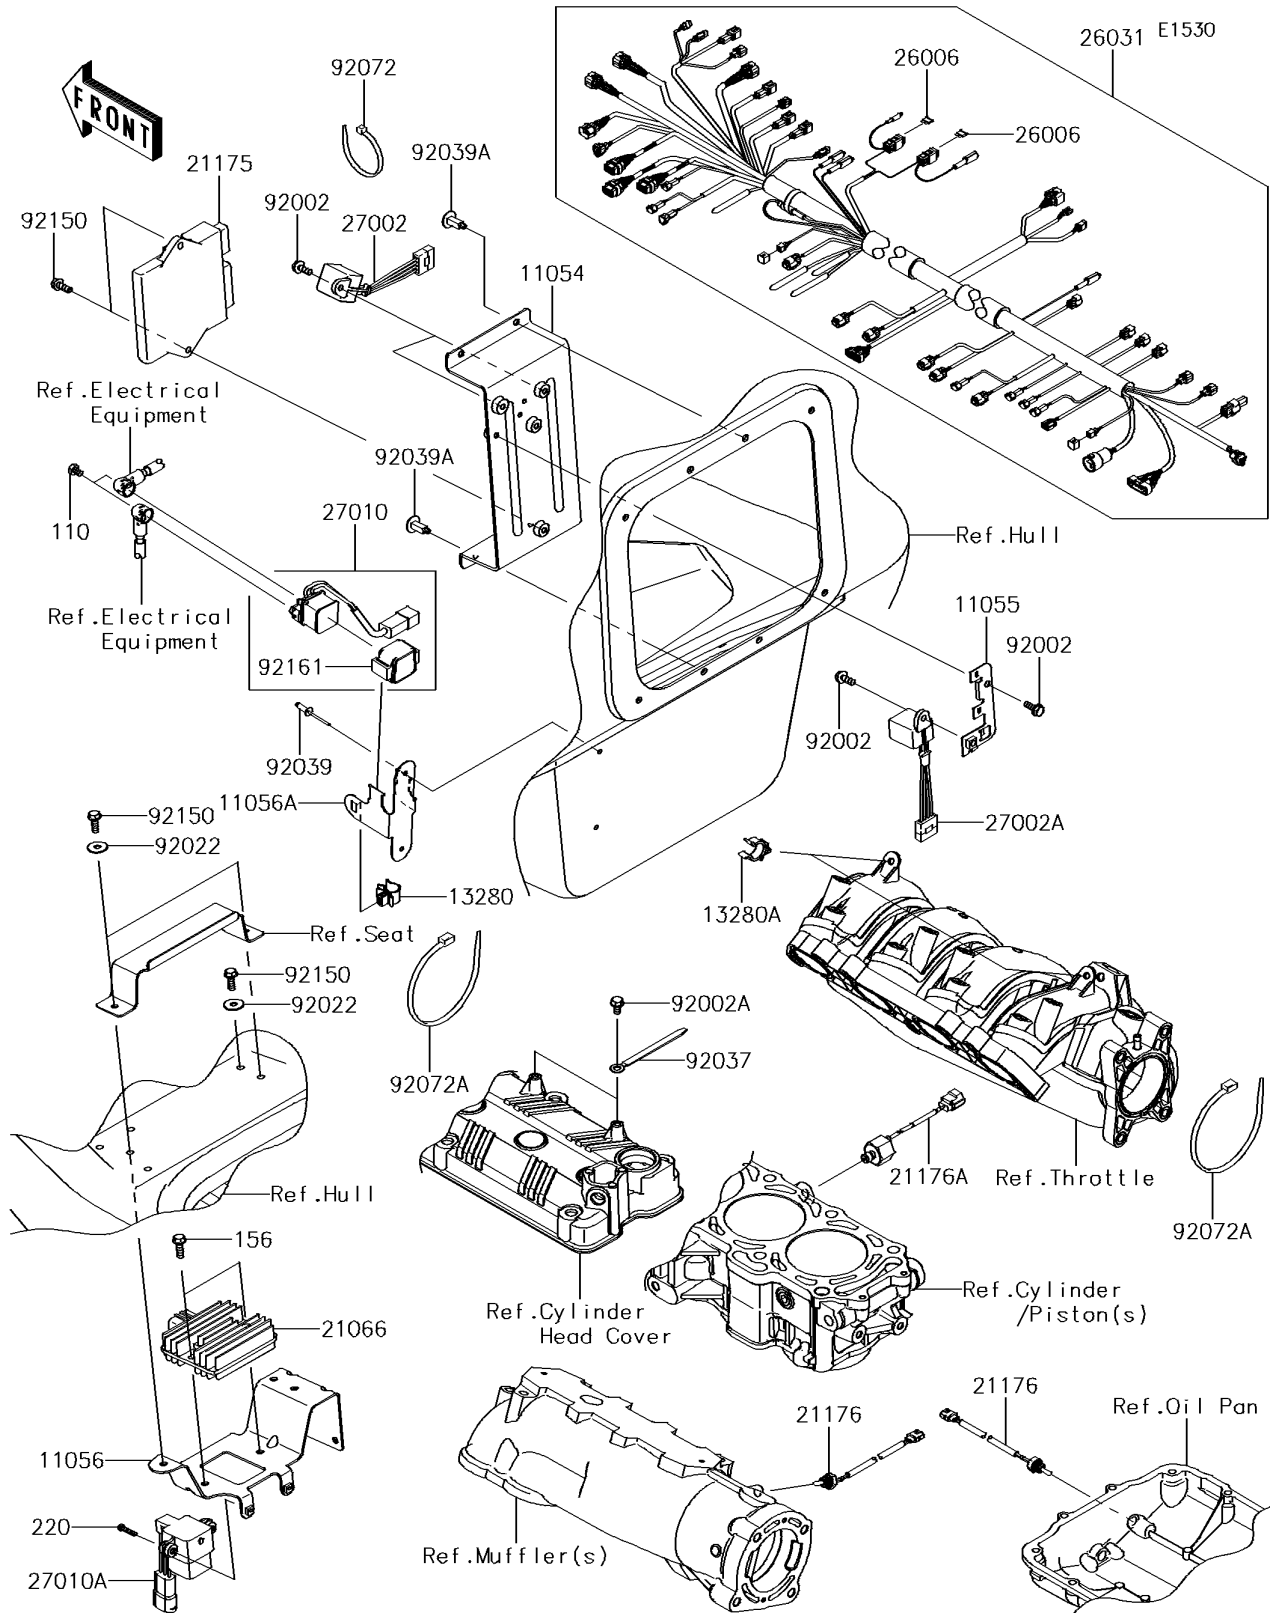

2017 JET SKI® ULTRA® 310X SE

PARTS DIAGRAM

Fuel Injection

2017 JET SKI® ULTRA® 310X SE

PARTS LIST Fuel Injection

ITEM NAME

PART NUMBER

QUANTITY
