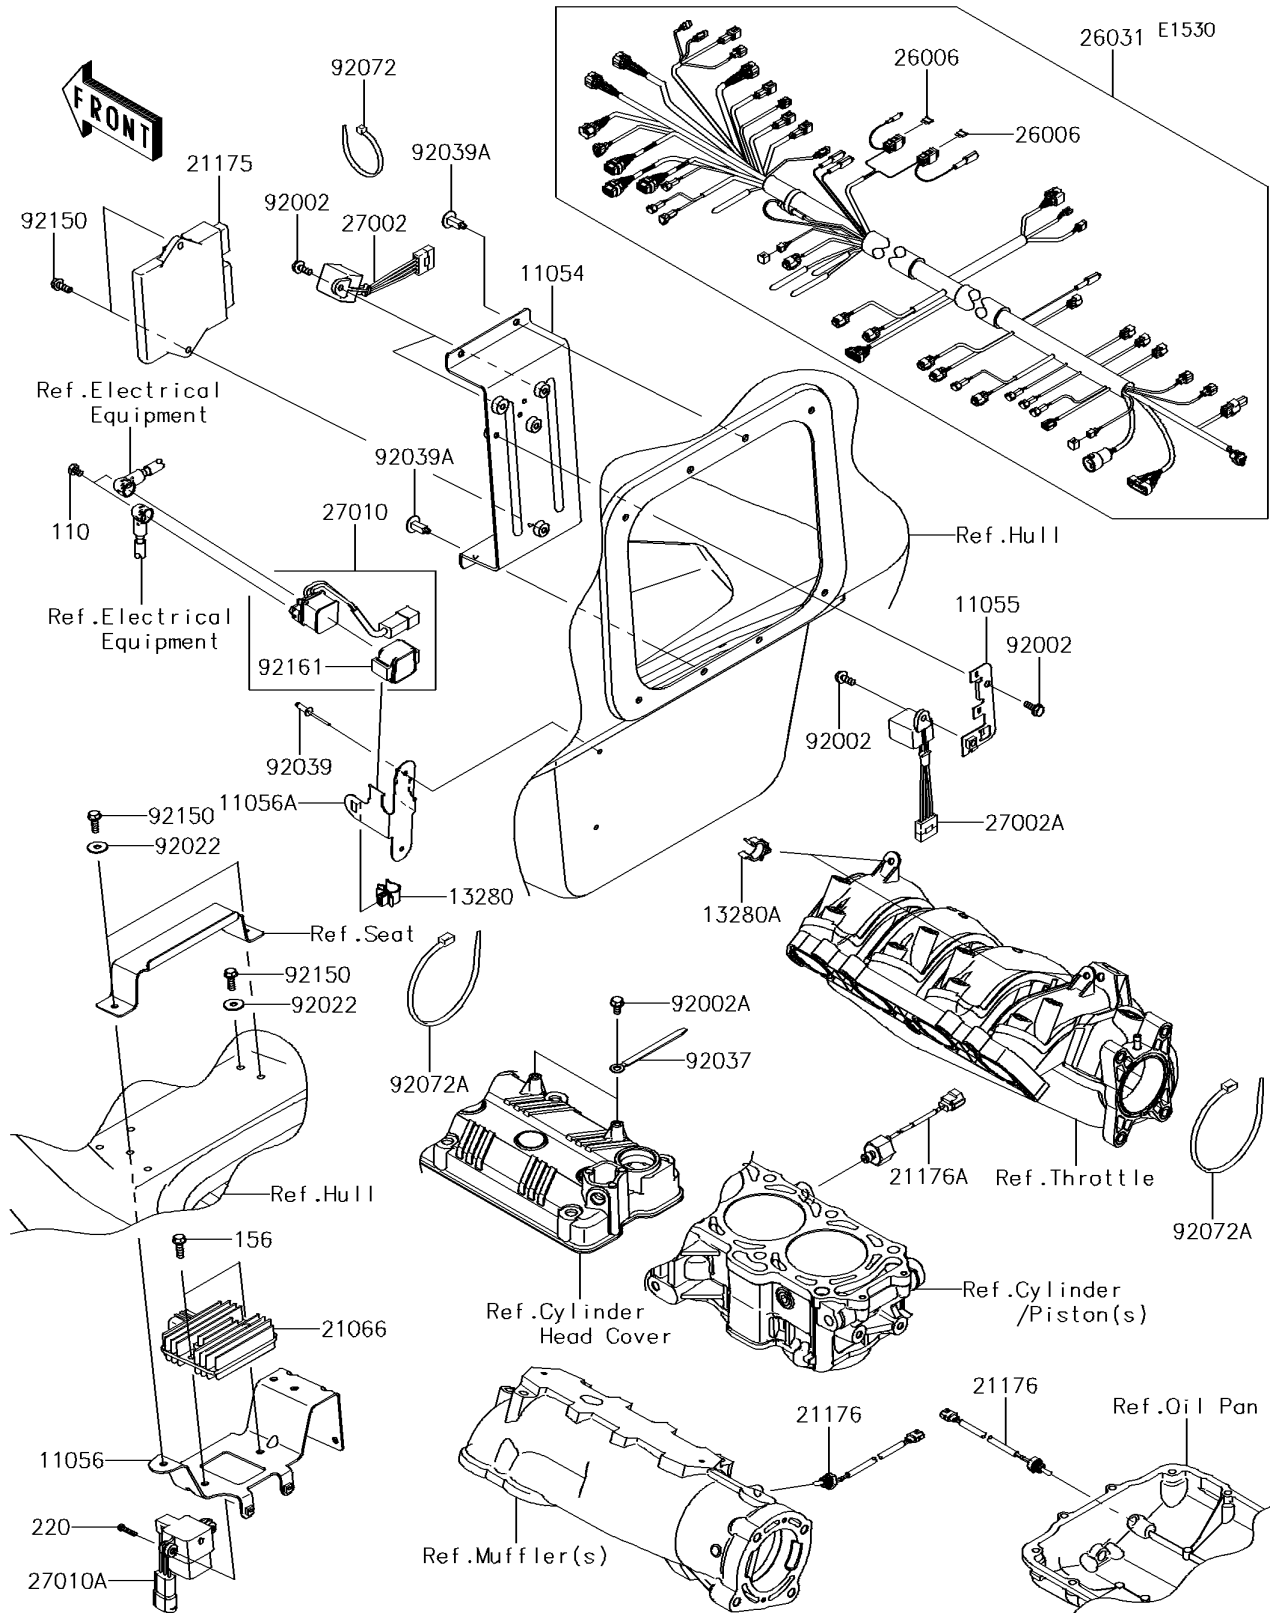

2016 JET SKI® ULTRA® 310X SE

PARTS DIAGRAM

Fuel Injection