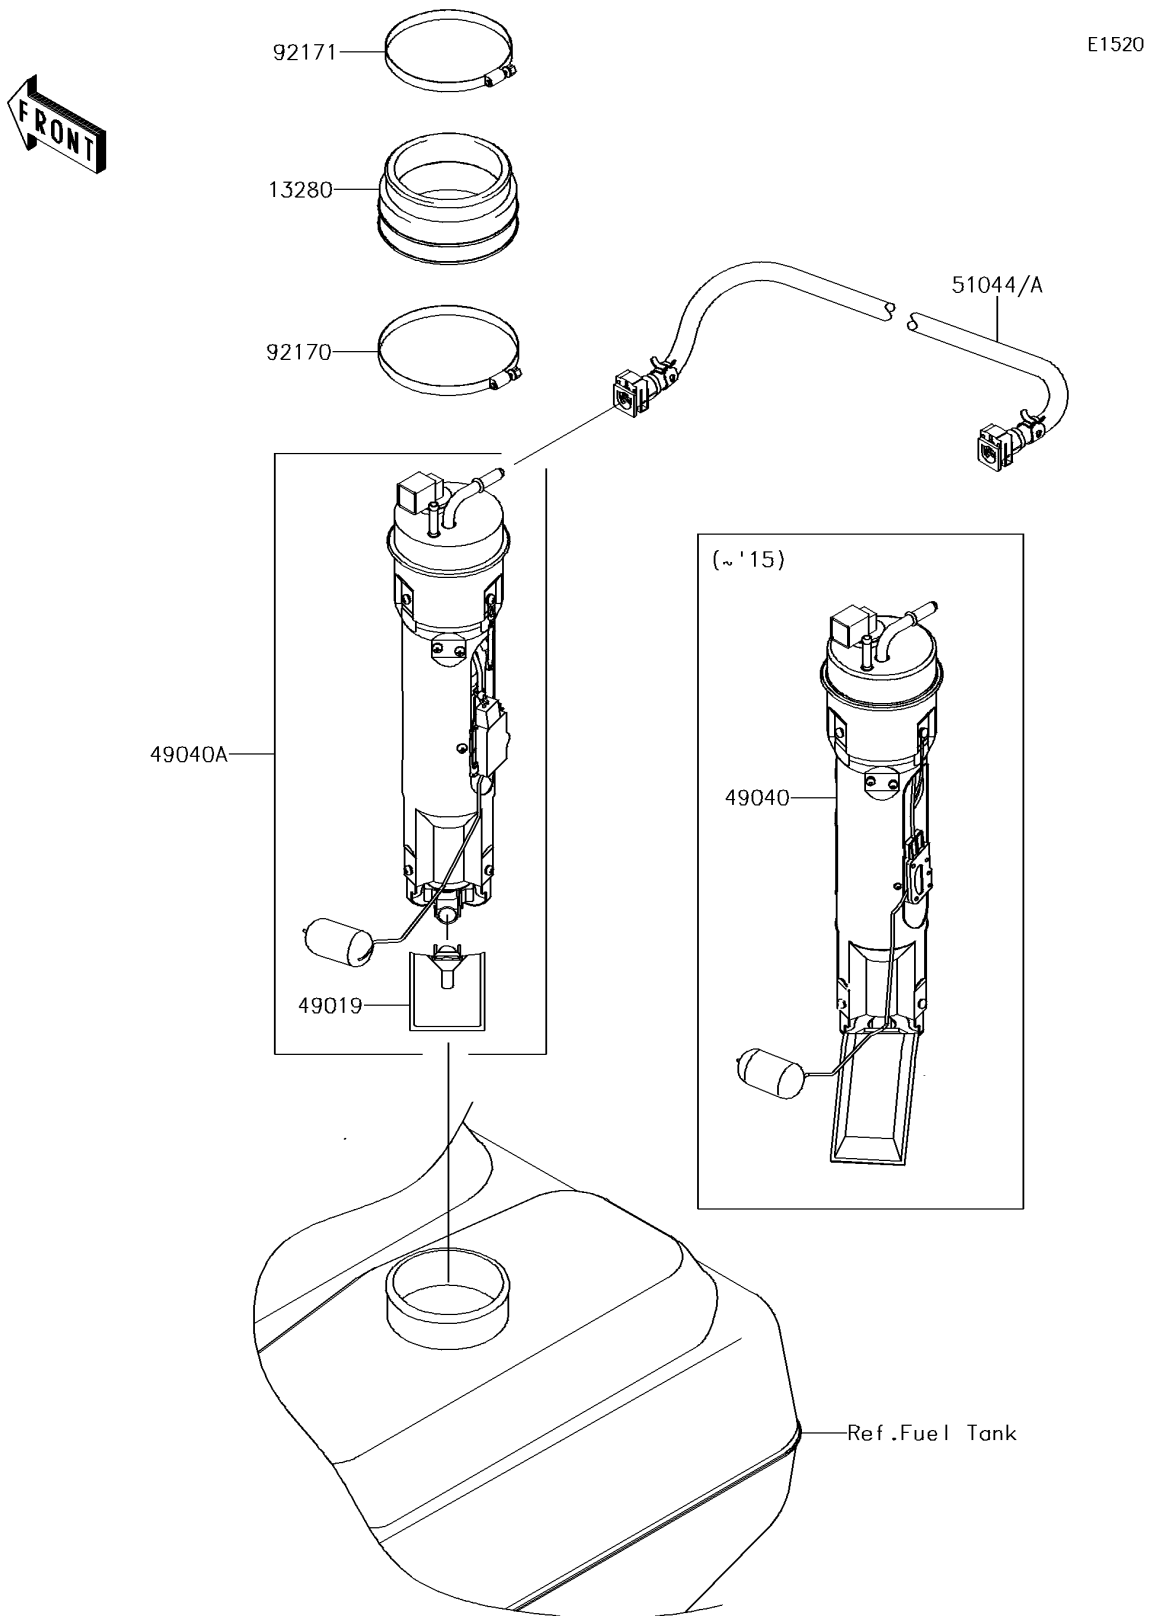

2016 JET SKI® ULTRA® 310X SE

PARTS DIAGRAM

Fuel Pump

2016 JET SKI® ULTRA® 310X SE

PARTS LIST

Fuel Pump

ITEM NAME

PART NUMBER

QUANTITY
