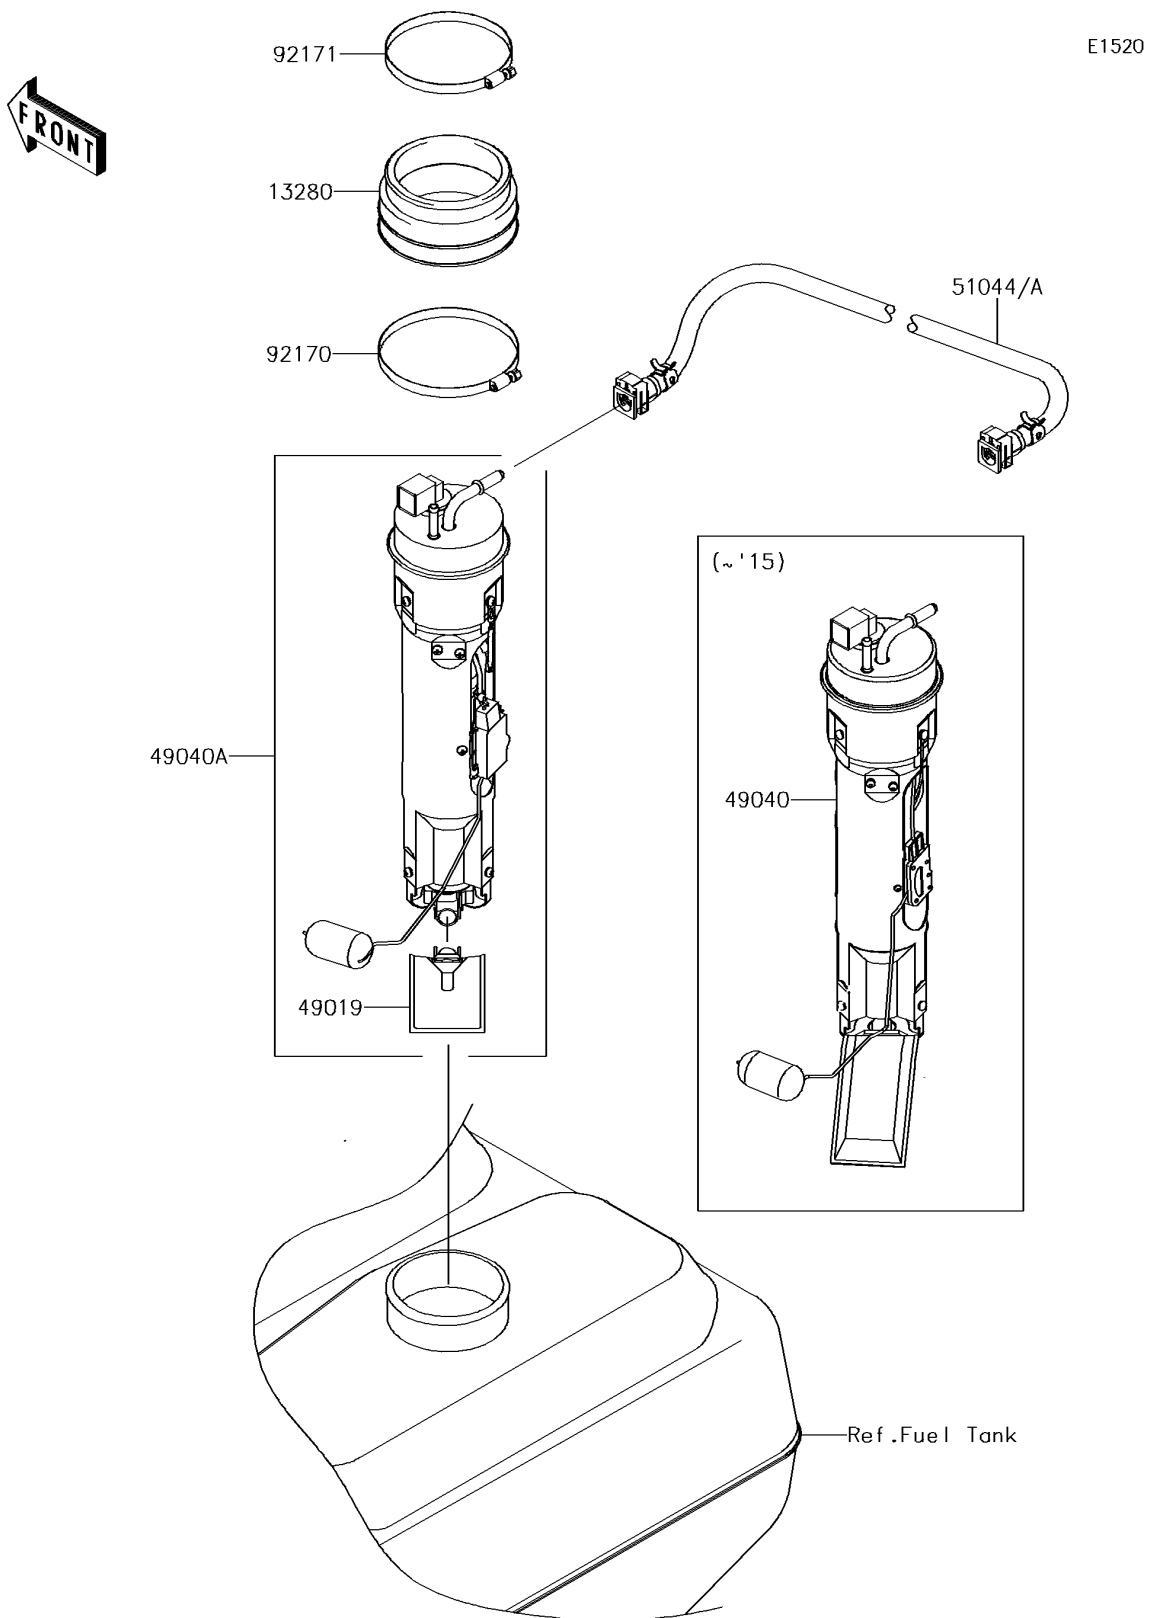

2016 JET SKI® ULTRA® 310X SE

PARTS DIAGRAM

Fuel Pump

2016 JET SKI® ULTRA® 310X SE

PARTS LIST

Fuel Pump

ITEM NAME	PART NUMBER	QUANTITY
HOLDER (Ref # 13280)	13280-0729	1
FILTER-FUEL (Ref # 49019)	49019-0022	1
PUMP-FUEL (Ref # 49040A)	49040-0748	1
TUBE-ASSY,FUEL (Ref # 51044A)	51044-3707	1
CLAMP (Ref # 92170)	92170-3760	1
CLAMP (Ref # 92171)	92171-3716	1