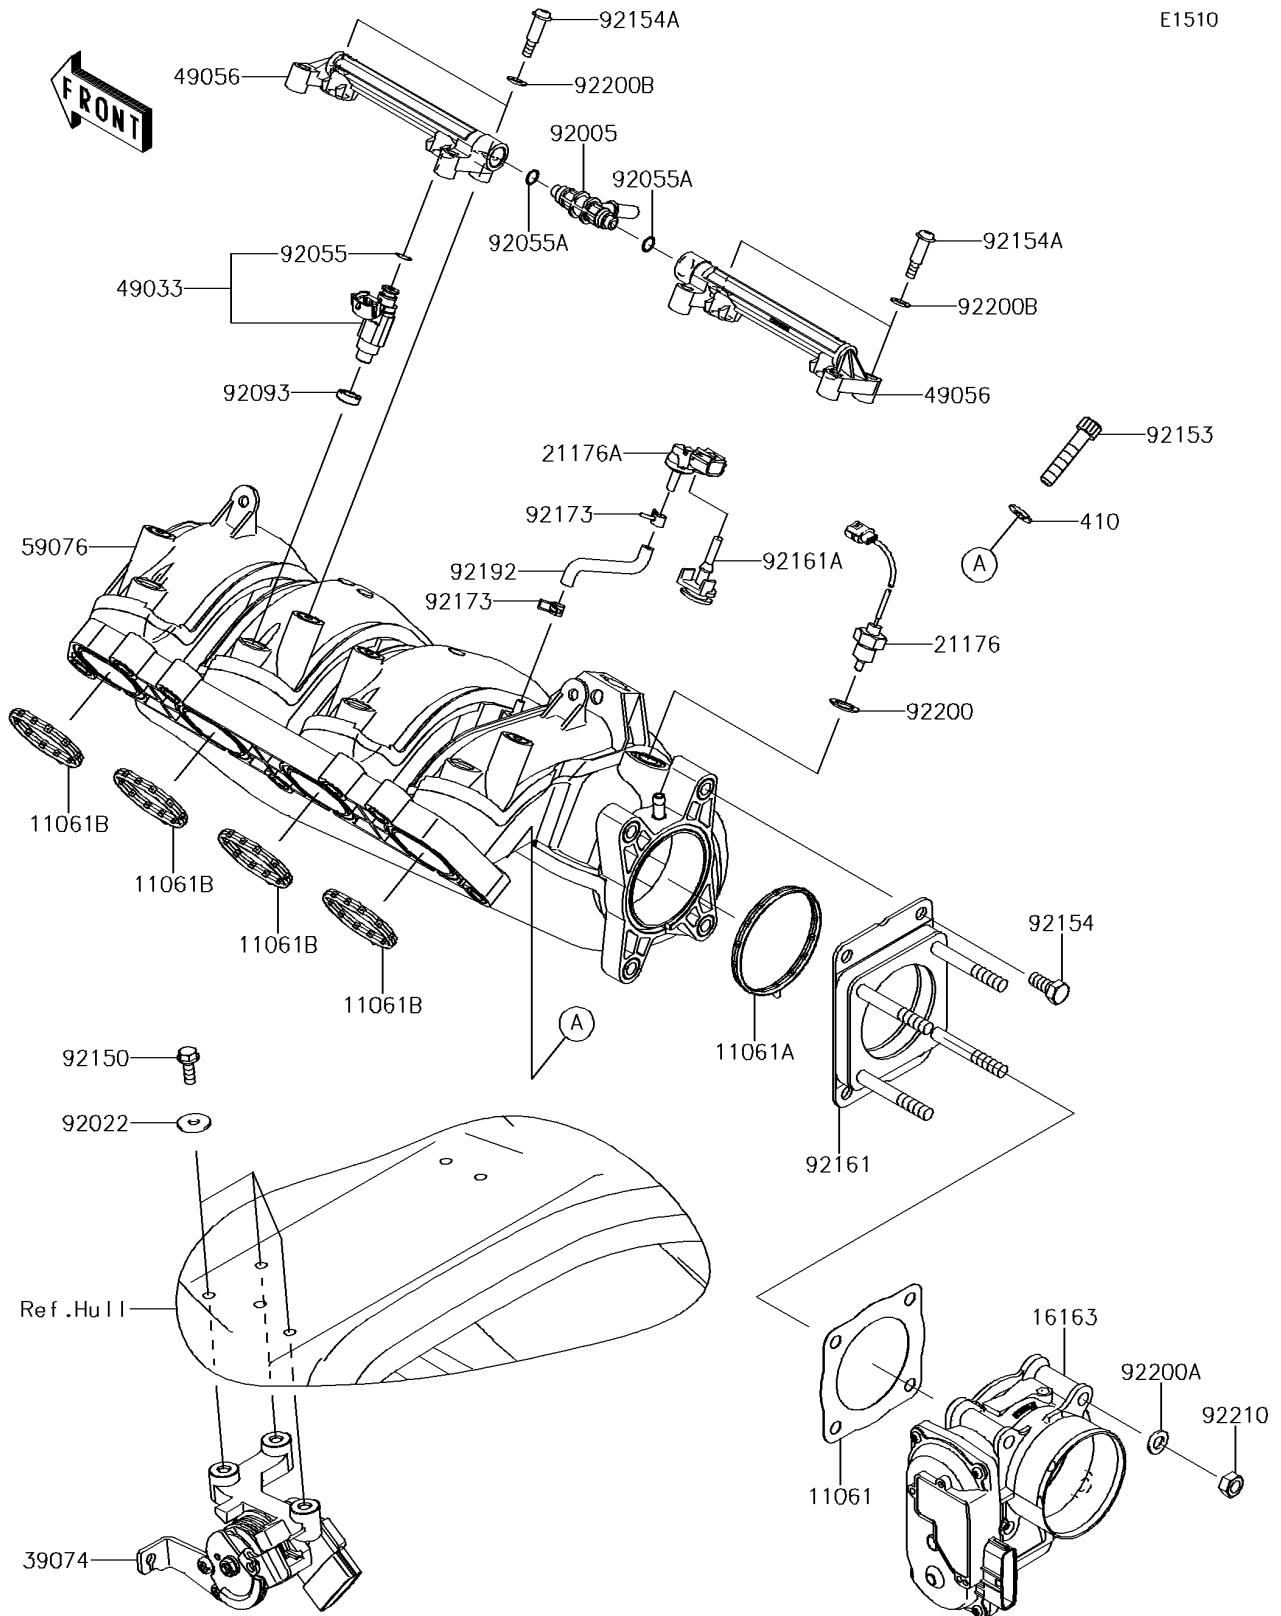

2017 JET SKI® ULTRA® 310X SE

PARTS DIAGRAM

Throttle

2017 JET SKI® ULTRA® 310X SE

PARTS LIST

Throttle

ITEM NAME

PART NUMBER

QUANTITY
