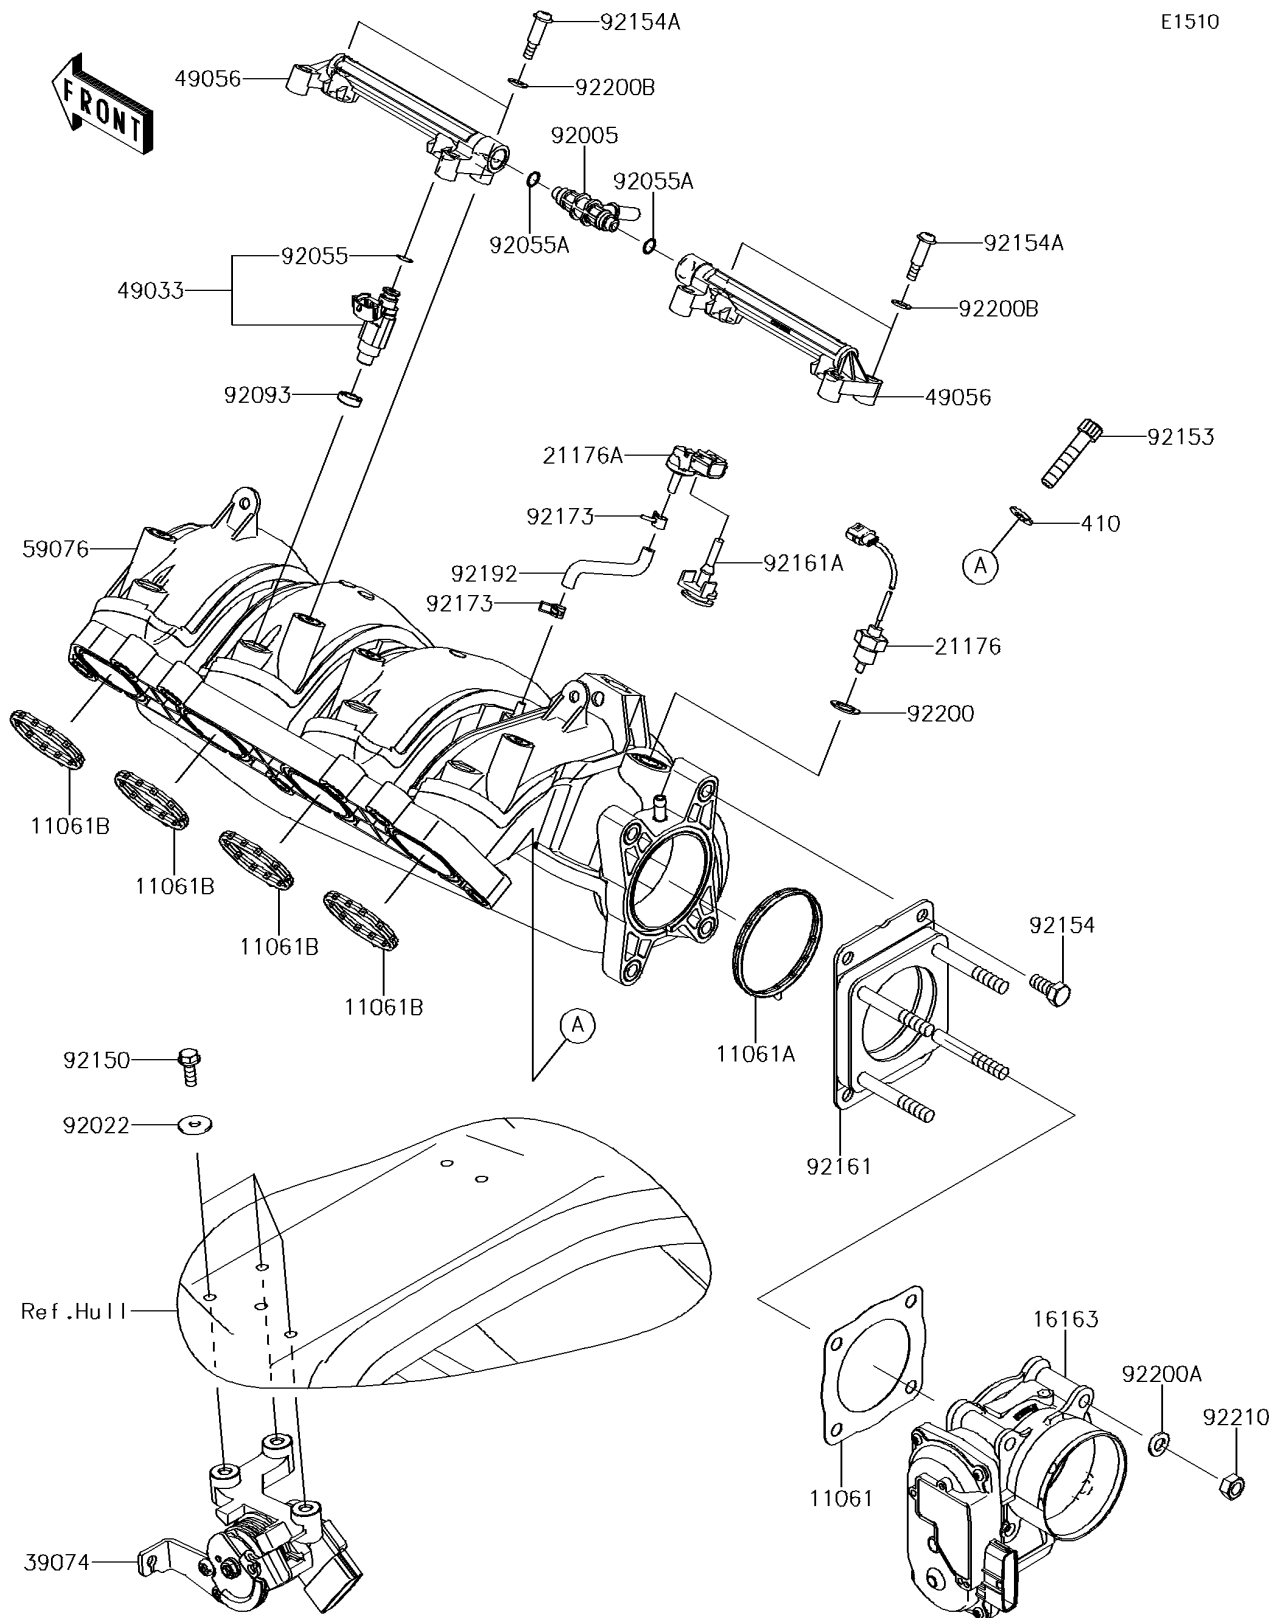

2016 JET SKI® ULTRA® 310X SE

PARTS DIAGRAM

Throttle

2016 JET SKI® ULTRA® 310X SE

PARTS LIST

Throttle

ITEM NAME

PART NUMBER

QUANTITY
