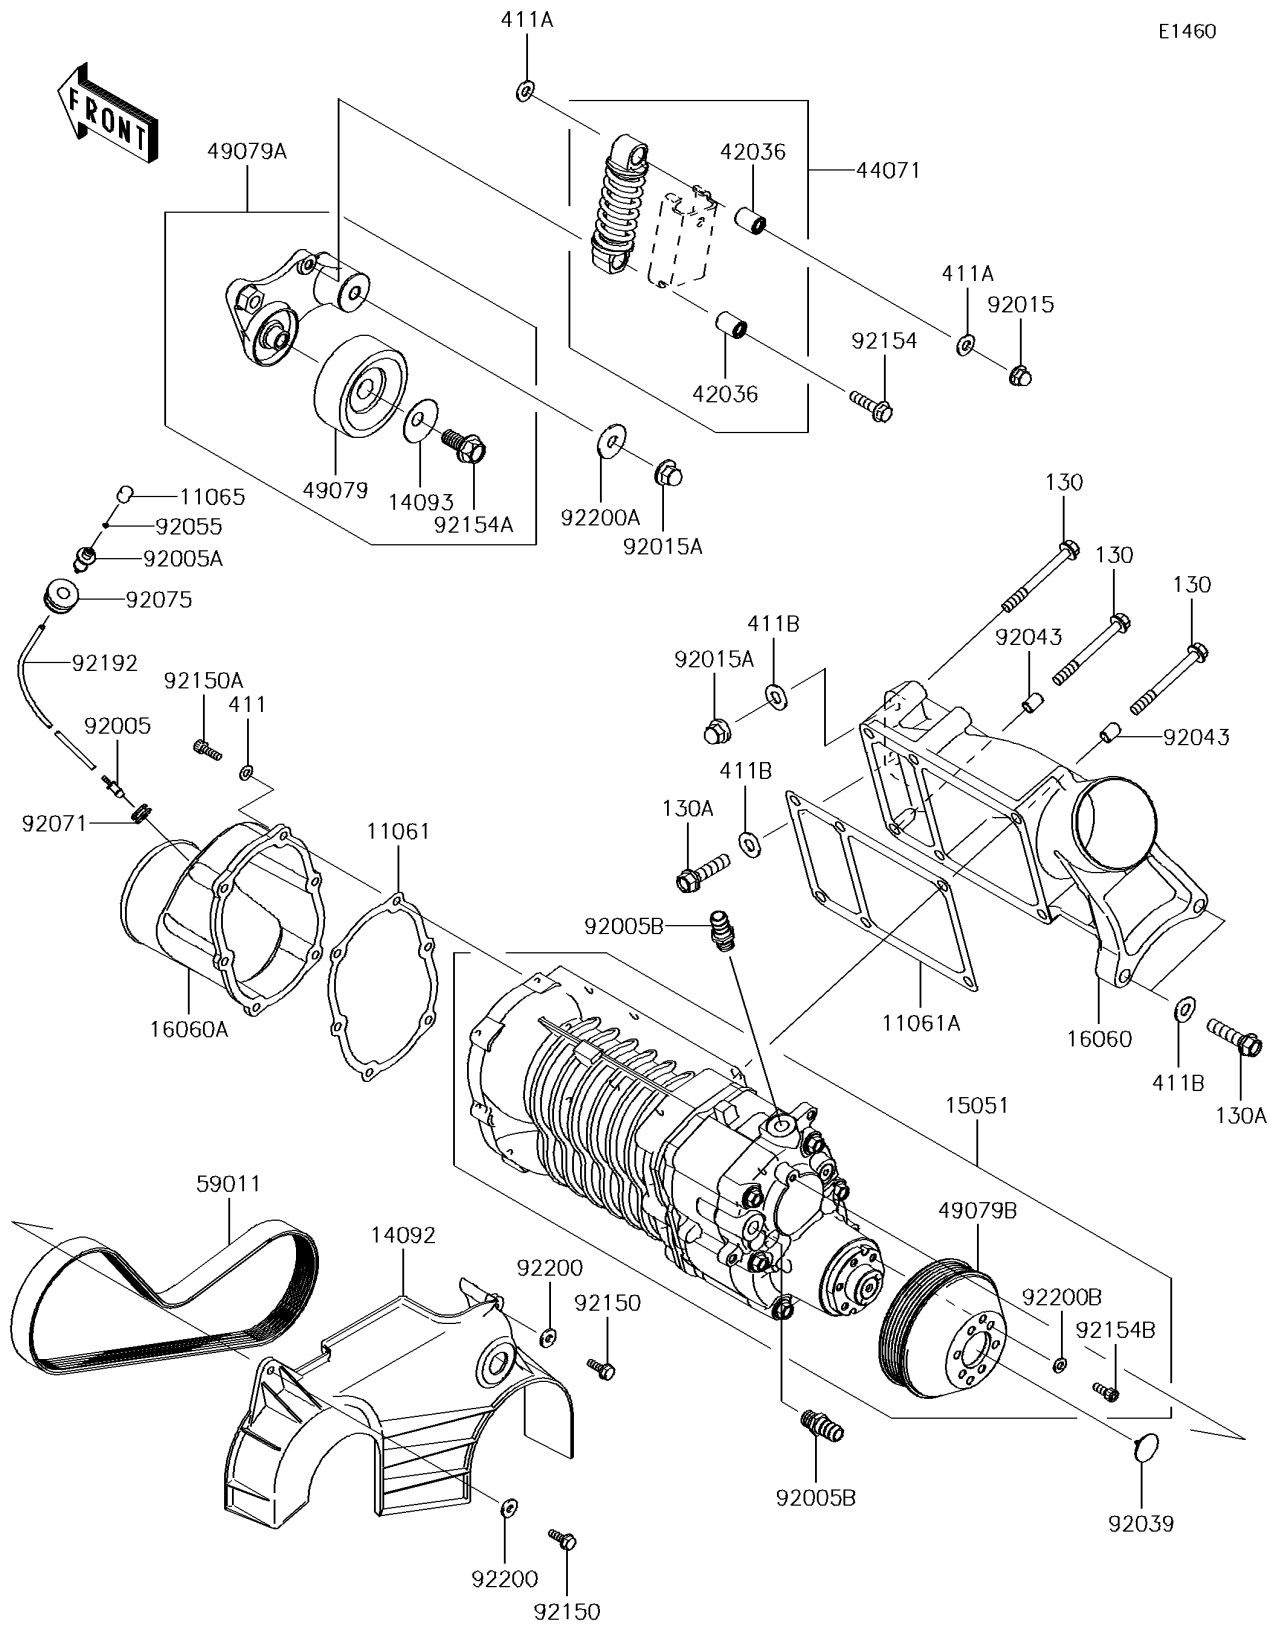

2016 JET SKI® ULTRA® 310X SE

PARTS DIAGRAM

Super Charger