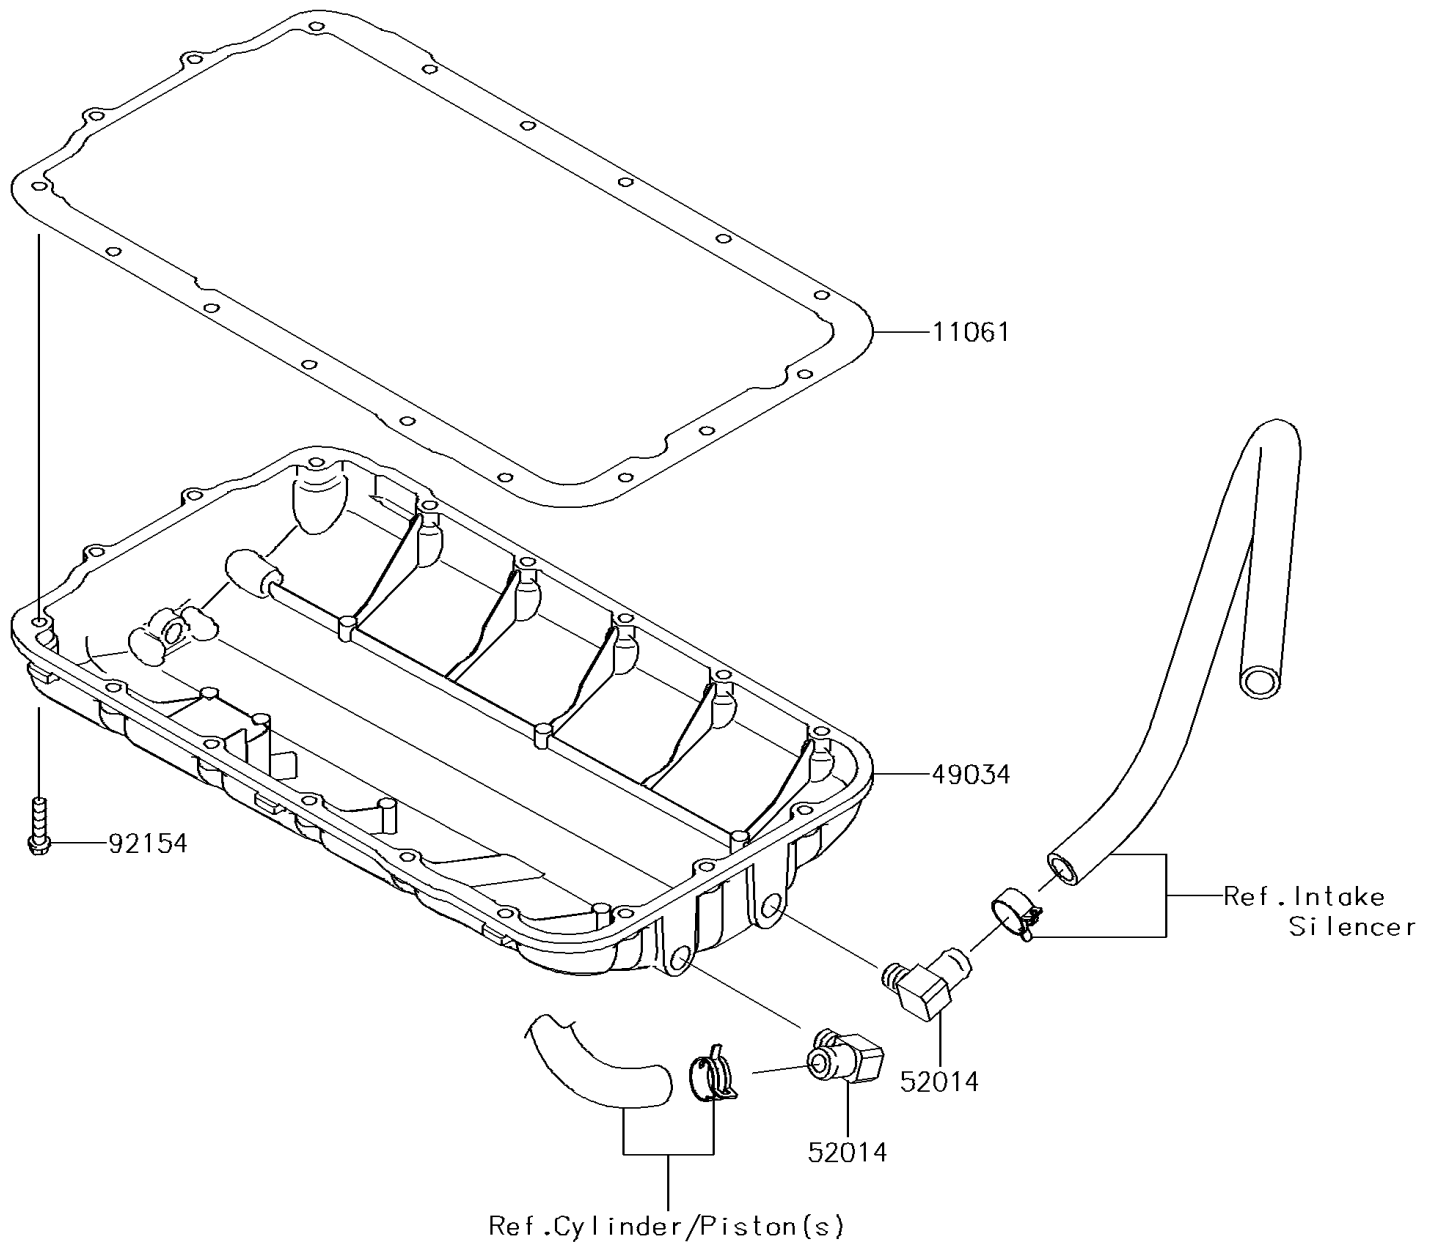

2016 JET SKI® ULTRA® 310X SE

PARTS DIAGRAM

Oil Pan

E1434

2016 JET SKI® ULTRA® 310X SE

PARTS LIST

Oil Pan

ITEM NAME

PART NUMBER

QUANTITY
