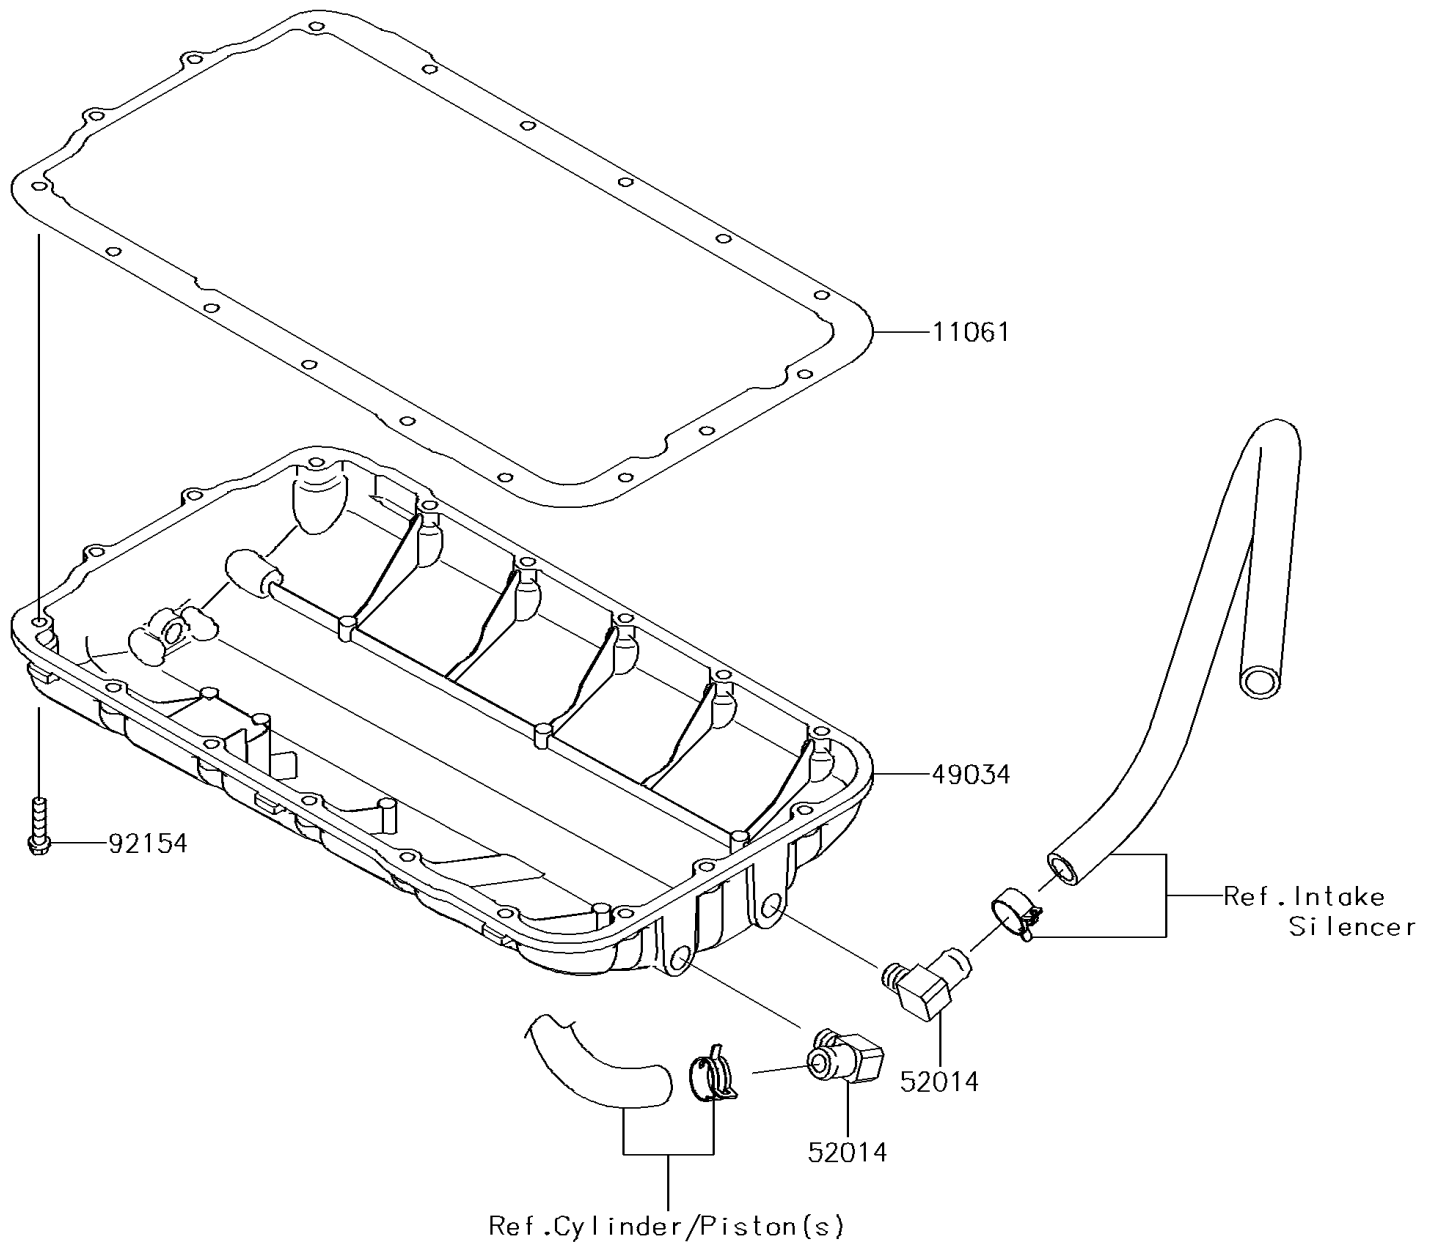

2015 JET SKI® ULTRA® 310X SE

PARTS DIAGRAM

Oil Pan

E1434

2015 JET SKI® ULTRA® 310X SE

PARTS LIST

Oil Pan

ITEM NAME

PART NUMBER

QUANTITY
