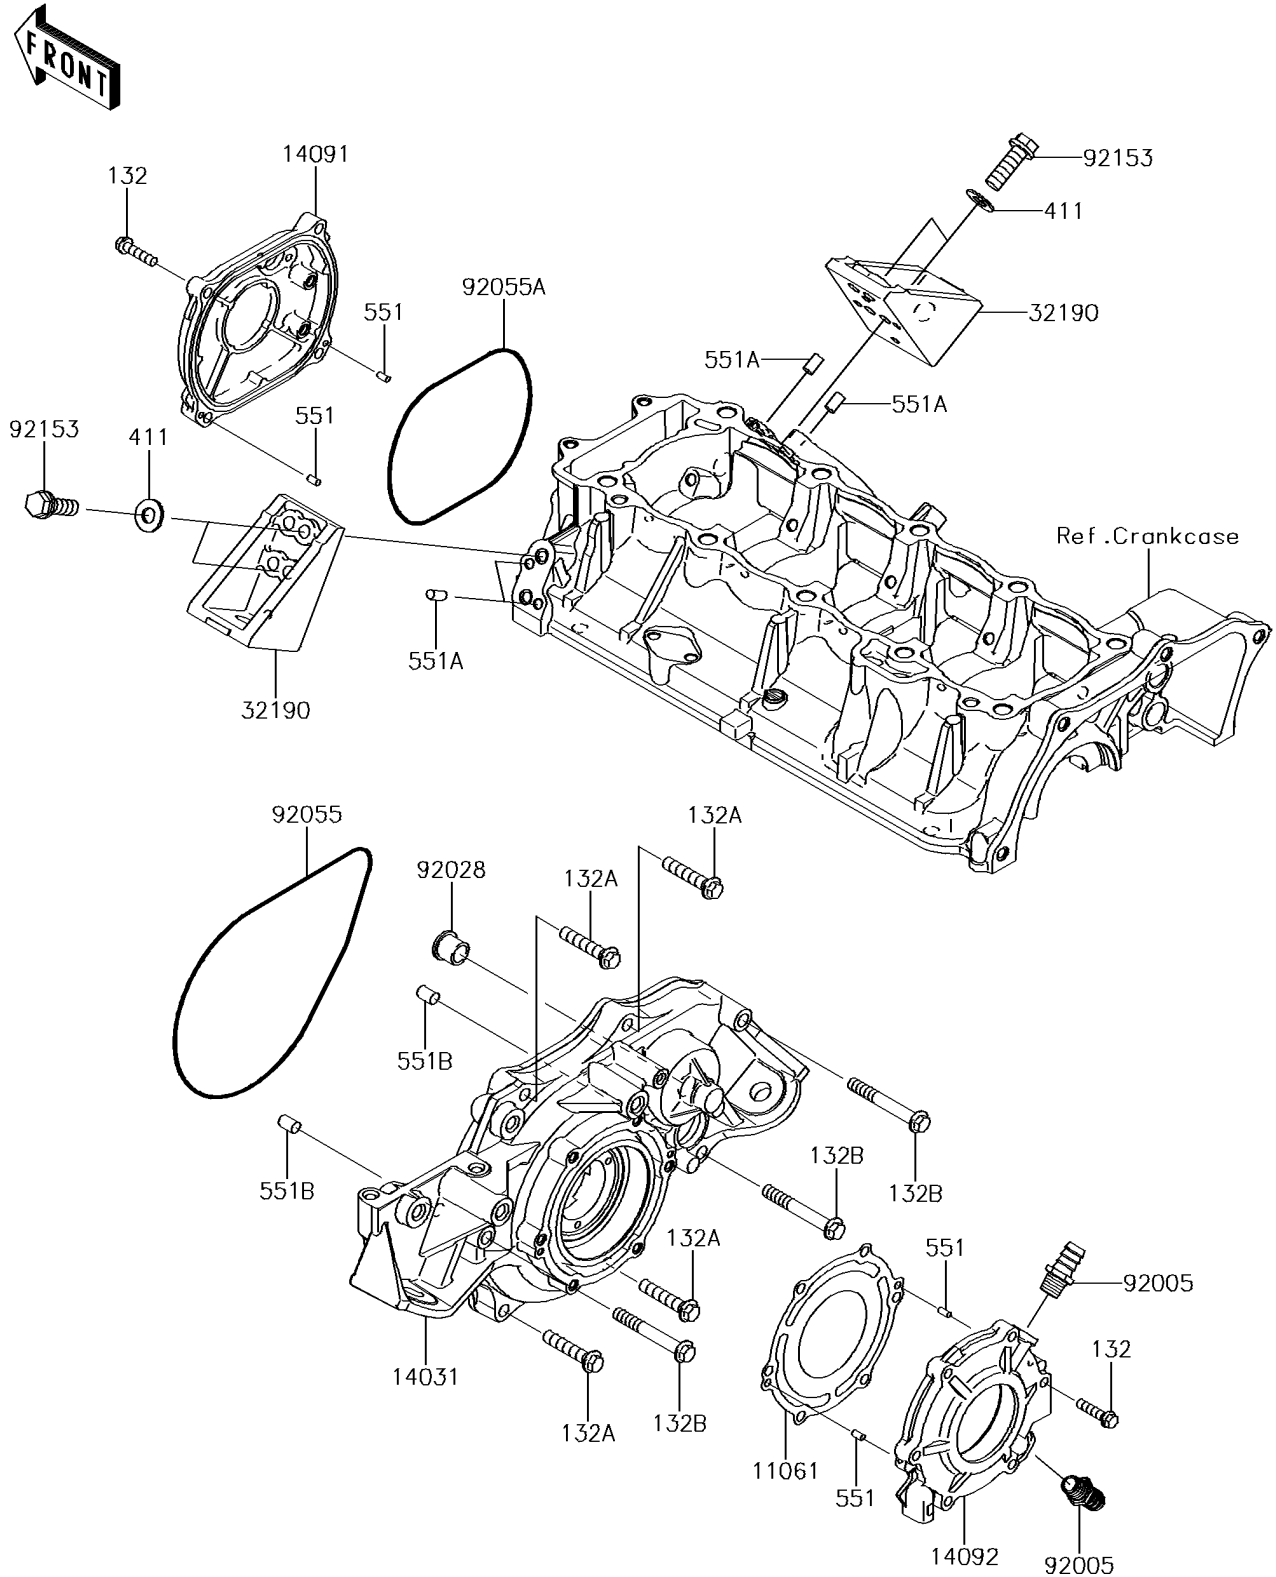

2017 JET SKI® ULTRA® 310X SE

PARTS DIAGRAM

Engine Cover(s)

E1431

2017 JET SKI® ULTRA® 310X SE

PARTS LIST

Engine Cover(s)

ITEM NAME

PART NUMBER

QUANTITY
