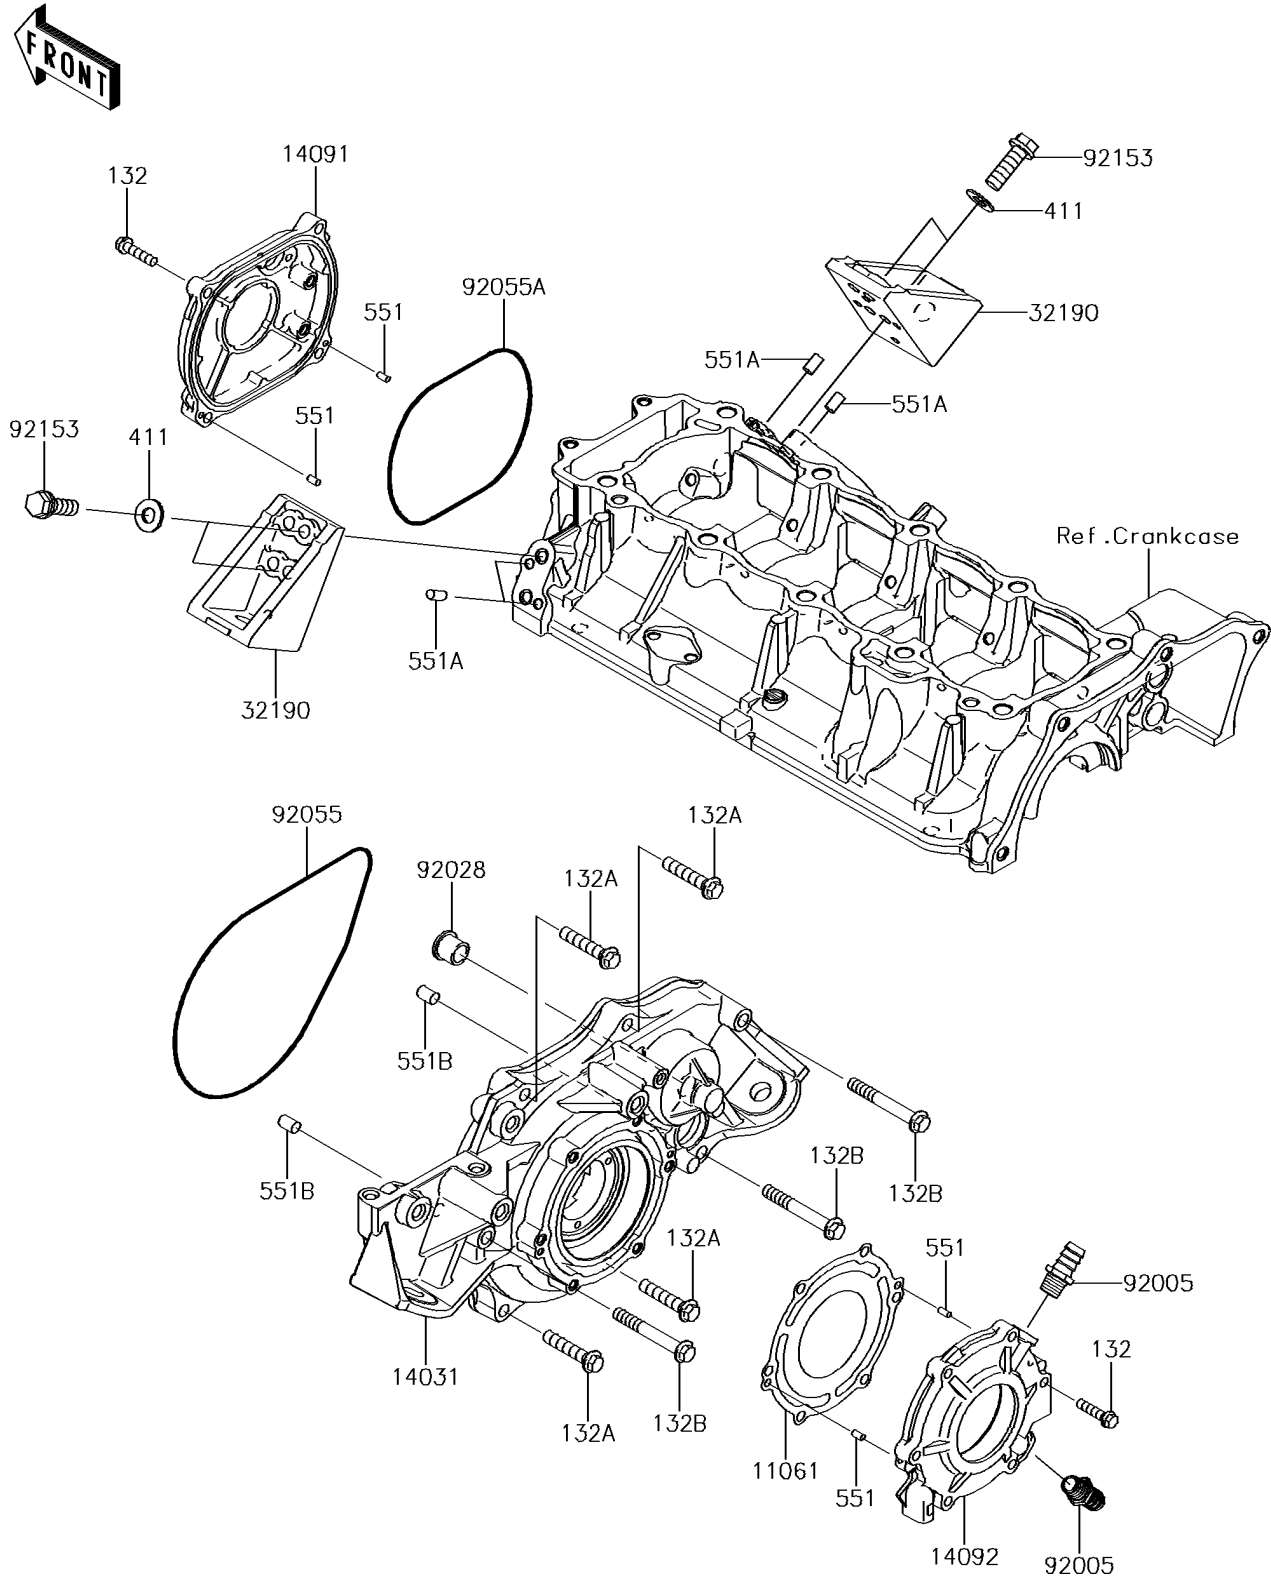

2016 JET SKI® ULTRA® 310X SE

PARTS DIAGRAM

Engine Cover(s)

E1431

2016 JET SKI® ULTRA® 310X SE

PARTS LIST

Engine Cover(s)

ITEM NAME	PART NUMBER	QUANTITY
GASKET,OUTPUT COVER (Ref # 11061)	11061-0812	1
BOLT-FLANGED-SMALL,6X25 (Ref # 132)	132BD0625	10
BOLT-FLANGED-SMALL,8X40 (Ref # 132A)	132BD0840	4
BOLT-FLANGED-SMALL,8X60 (Ref # 132B)	132BD0860	3
COVER-GENERATOR (Ref # 14031)	14031-3738	1
COVER,PULS (Ref # 14091)	14091-3763	1
COVER,OUTPUT (Ref # 14092)	14092-1048	1
BRACKET-ENGINE (Ref # 32190)	32190-3703	2
WASHER-PLAIN,8MM (Ref # 411)	411S0800	4
PIN-DOWEL (Ref # 551)	551R0408	4
PIN-DOWEL (Ref # 551A)	551R0612	4
PIN-DOWEL (Ref # 551B)	551R0812	2
FITTING (Ref # 92005)	92005-3714	2
BUSHING (Ref # 92028)	92028-3718	1
RING-O,196X3 (Ref # 92055)	92055-3761	1
RING-O,120X3 (Ref # 92055A)	92055-3762	1
BOLT,FLANGED,8X30 (Ref # 92153)	92153-3722	4