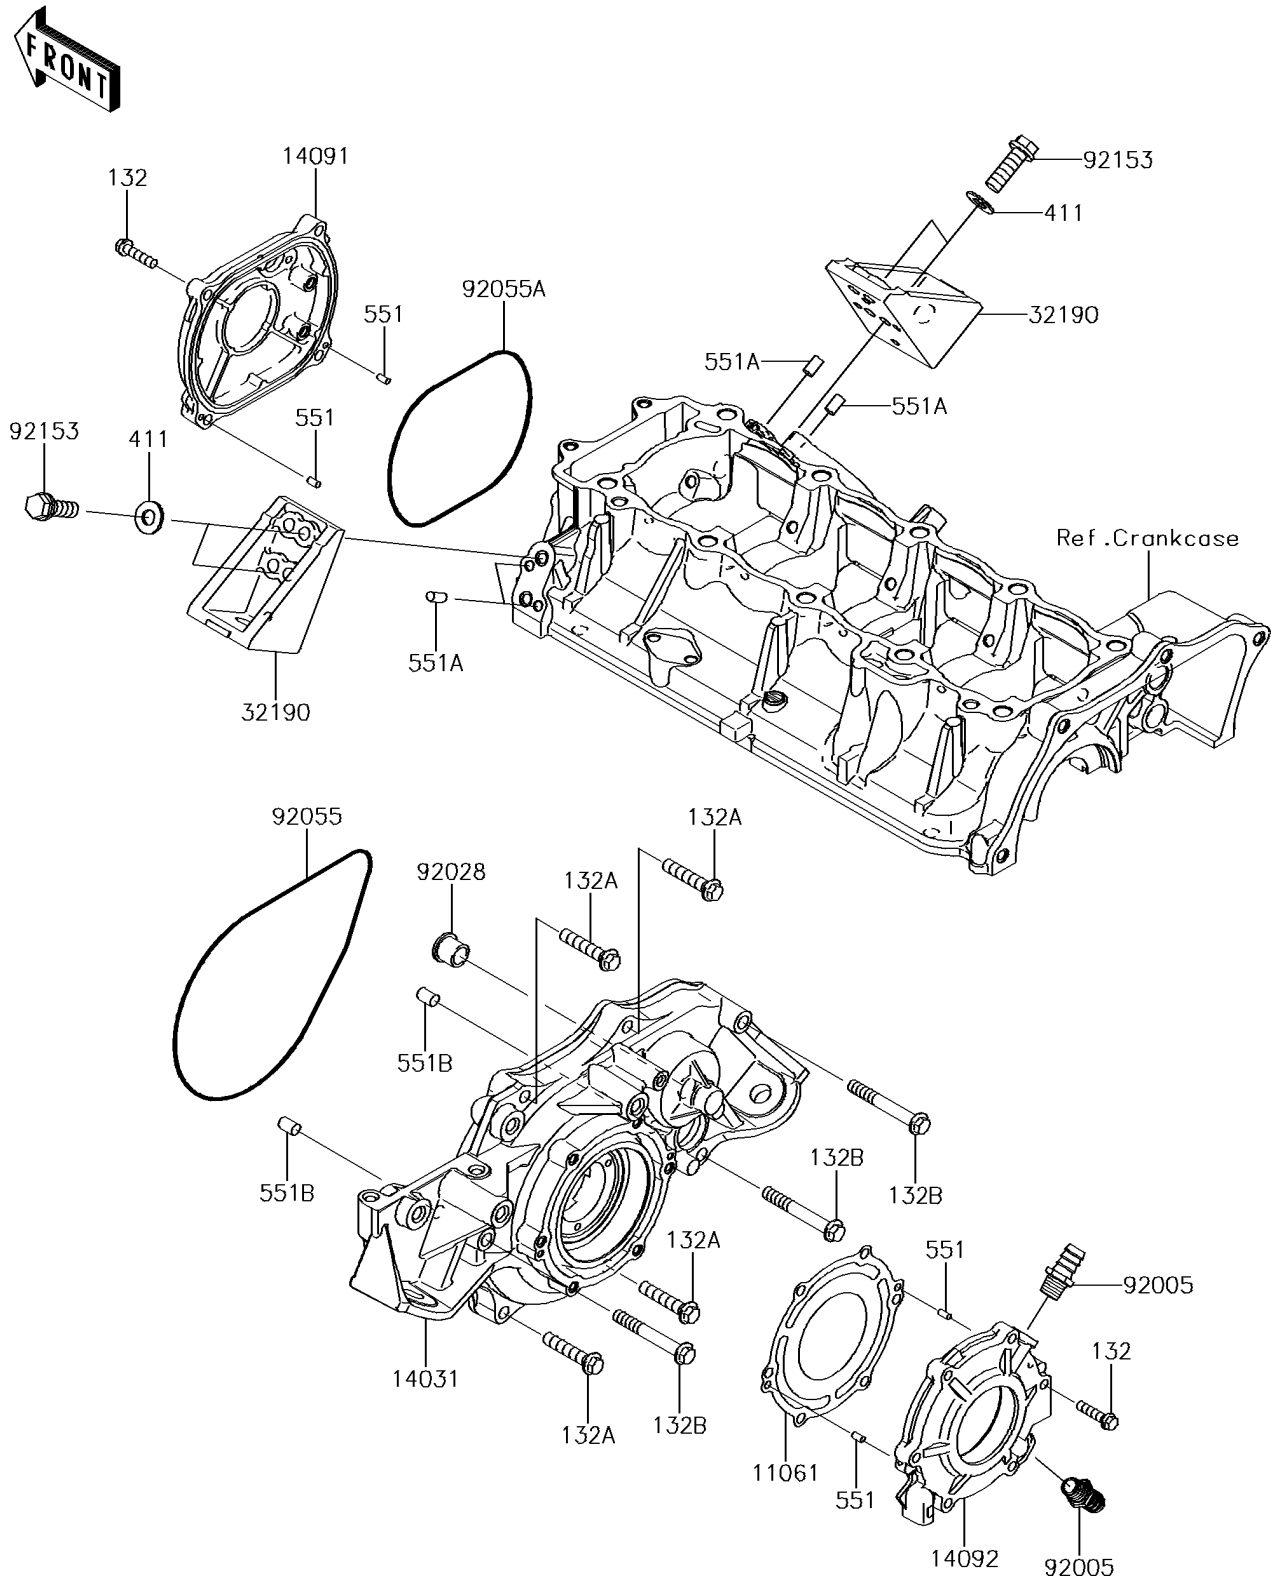

2016 JET SKI® ULTRA® 310X SE

PARTS DIAGRAM

Engine Cover(s)

E1431

2016 JET SKI® ULTRA® 310X SE

PARTS LIST

Engine Cover(s)

ITEM NAME

PART NUMBER

QUANTITY
