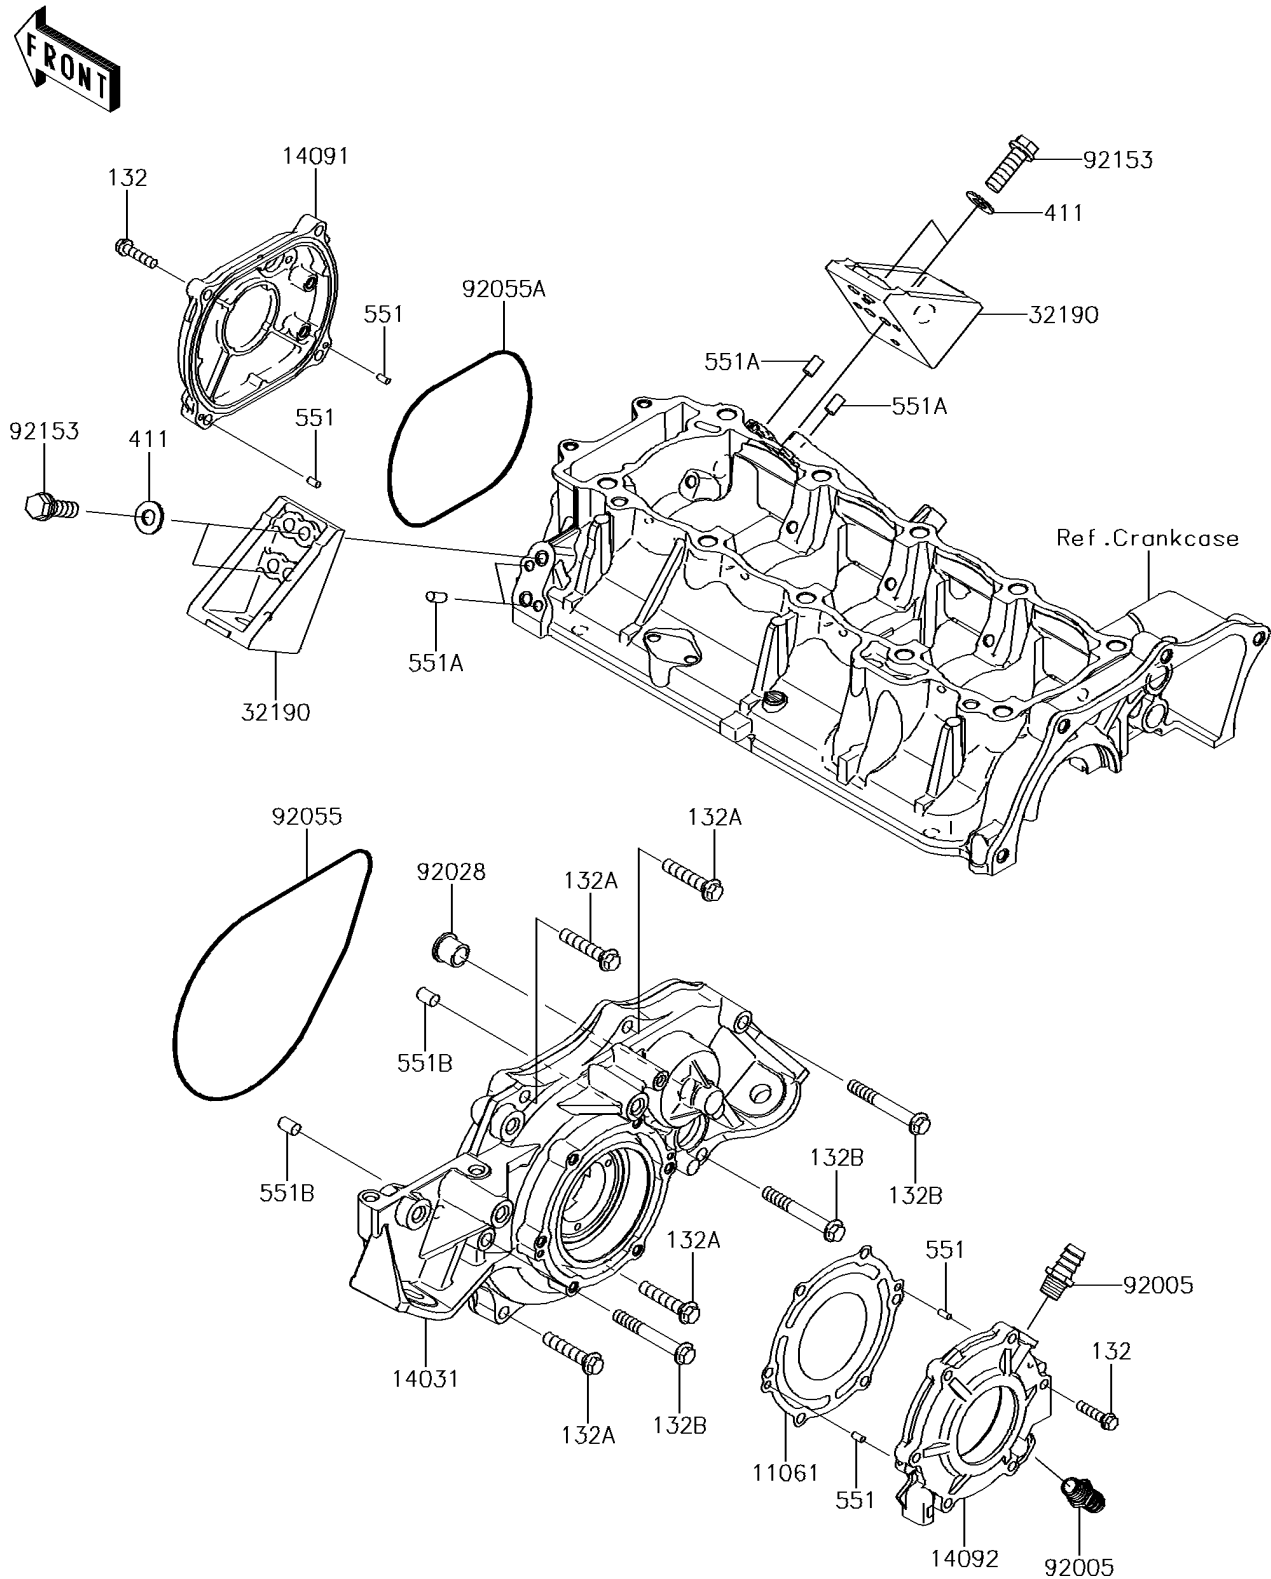

2015 JET SKI® ULTRA® 310X SE

PARTS DIAGRAM

Engine Cover(s)

E1431

2015 JET SKI® ULTRA® 310X SE

PARTS LIST

Engine Cover(s)

ITEM NAME

PART NUMBER

QUANTITY
