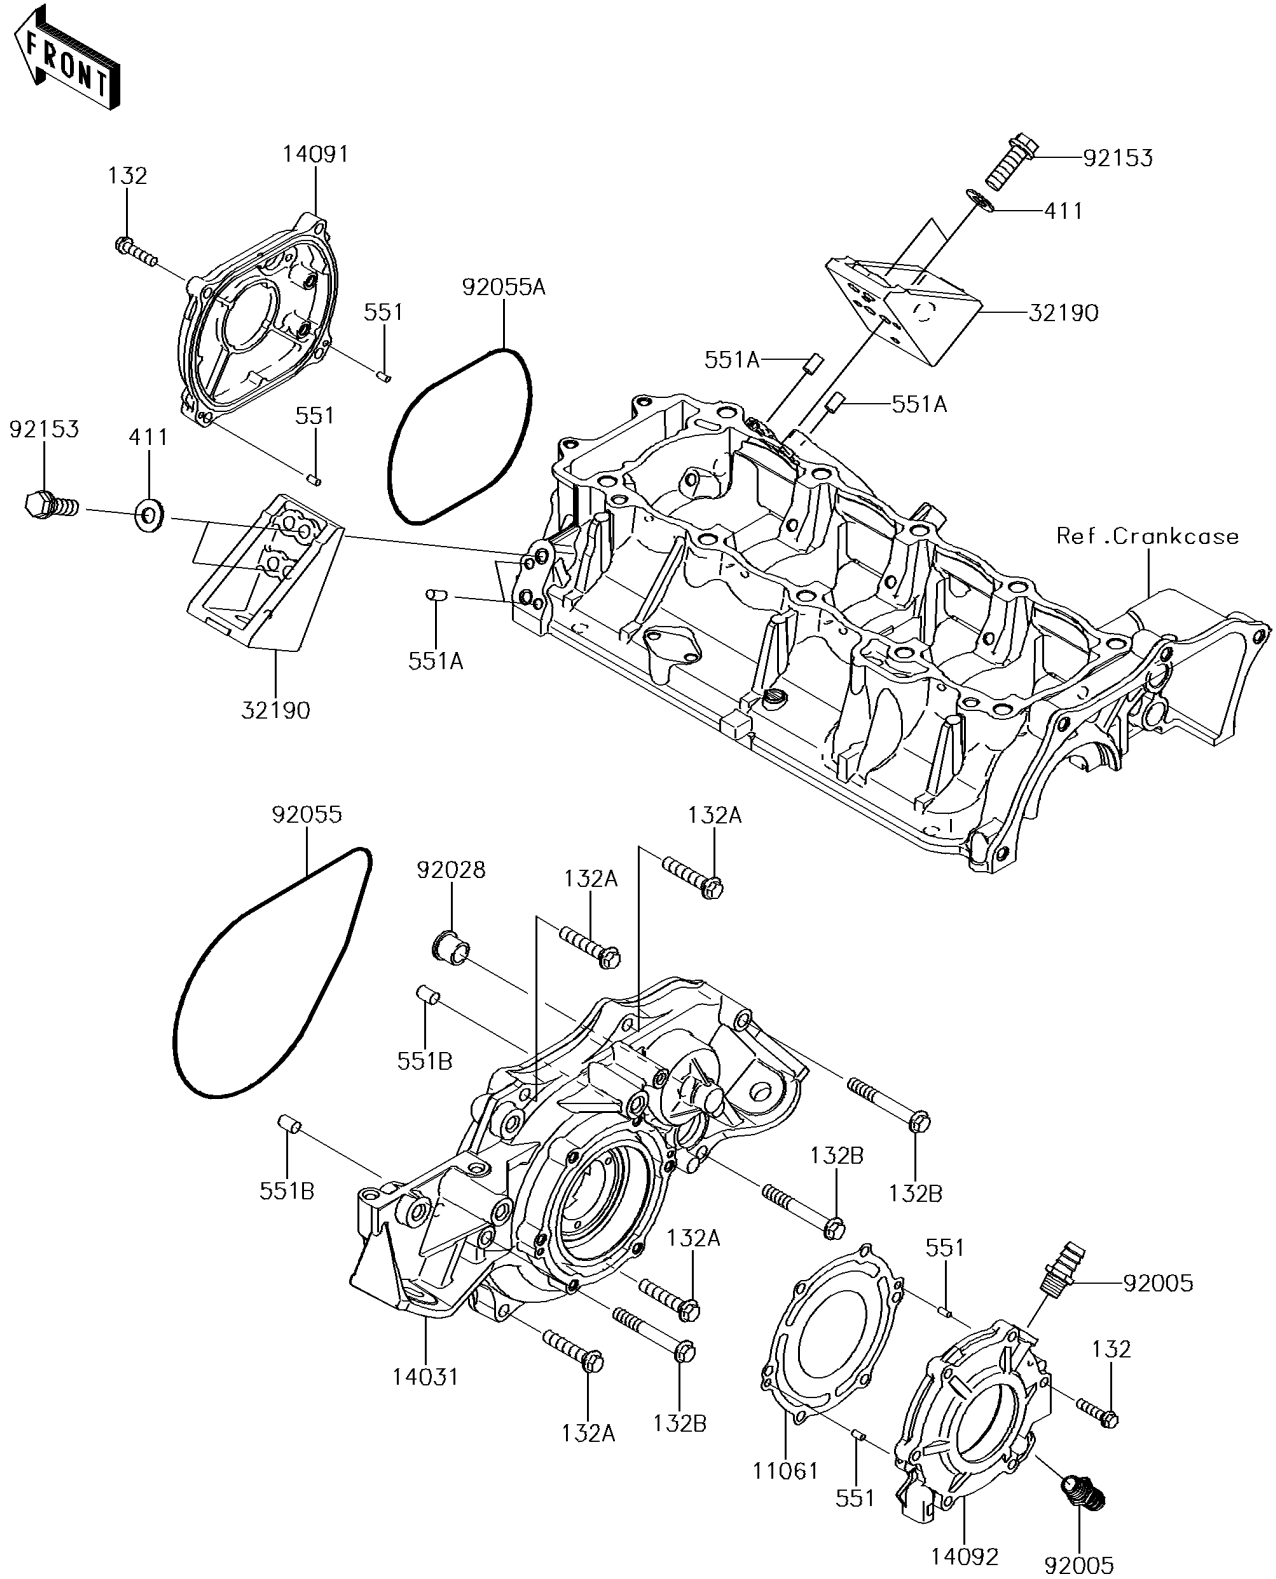

2014 JET SKI® ULTRA® 310X SE

PARTS DIAGRAM

Engine Cover(s)

E1431

2014 JET SKI® ULTRA® 310X SE

PARTS LIST

Engine Cover(s)

ITEM NAME

PART NUMBER

QUANTITY
