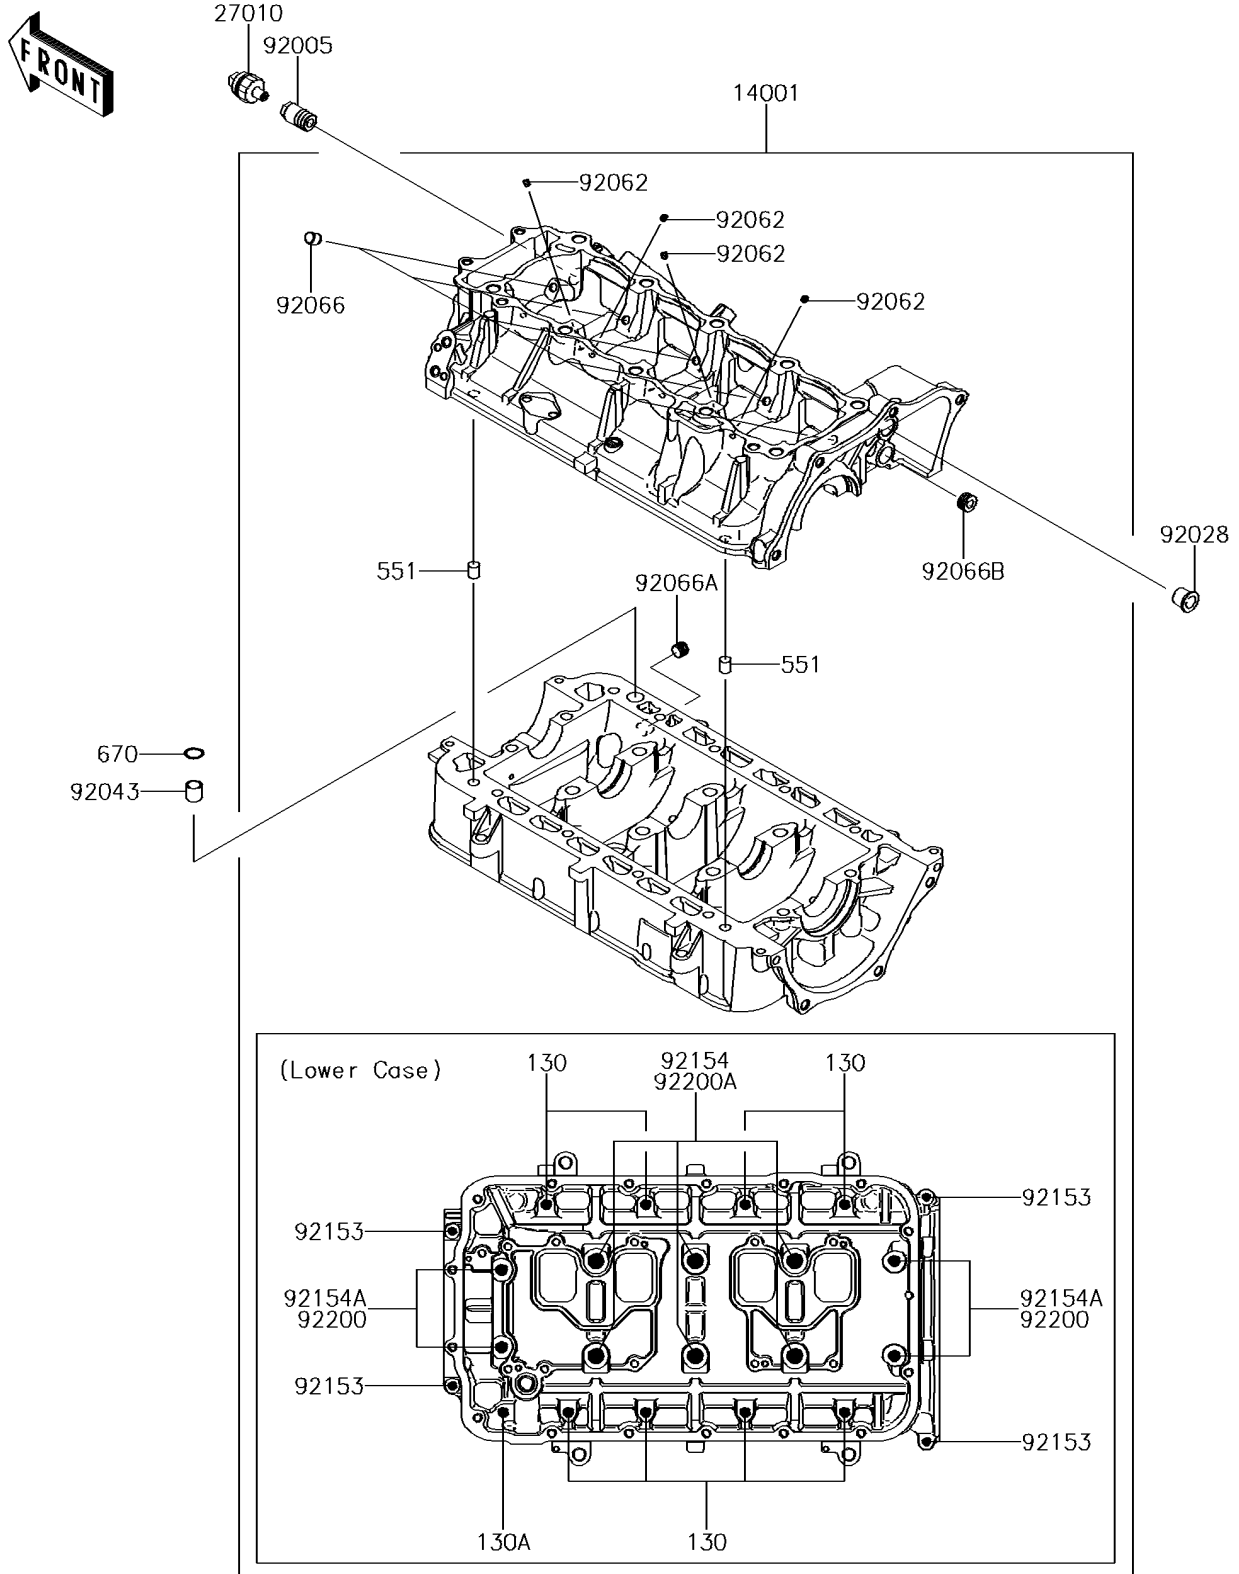

2015 JET SKI® ULTRA® 310X SE

PARTS DIAGRAM

Crankcase

E1411

2015 JET SKI® ULTRA® 310X SE

PARTS LIST

Crankcase

ITEM NAME	PART NUMBER	QUANTITY
BOLT-FLANGED,8X45 (Ref # 130)	130CD0845	8
BOLT-FLANGED,8X55 (Ref # 130A)	130CD0855	1
SET-CRANKCASE (Ref # 14001)	14001-0614	1
SWITCH,OIL PRESSURE (Ref # 27010)	27010-3786	1
PIN-DOWEL (Ref # 551)	551R1012	2
O RING,14MM (Ref # 670)	670D2014	1
FITTING (Ref # 92005)	92005-0714	1
BUSHING (Ref # 92028)	92028-3718	1
PIN,11.5X14X14 (Ref # 92043)	92043-1279	1
NOZZLE (Ref # 92062)	92062-0029	8
PLUG,OIL LINE,7.2X8 (Ref # 92066)	92066-1012	5
PLUG (Ref # 92066A)	92066-3778	1
PLUG (Ref # 92066B)	92066-3782	1
BOLT,6X30 (Ref # 92153)	92153-3707	4
BOLT (Ref # 92154)	92154-0719	6
BOLT (Ref # 92154A)	92154-0720	4
WASHER (Ref # 92200)	92200-0743	4
WASHER,11.5X20.5X1.6 (Ref # 92200A)	92200-0747	6