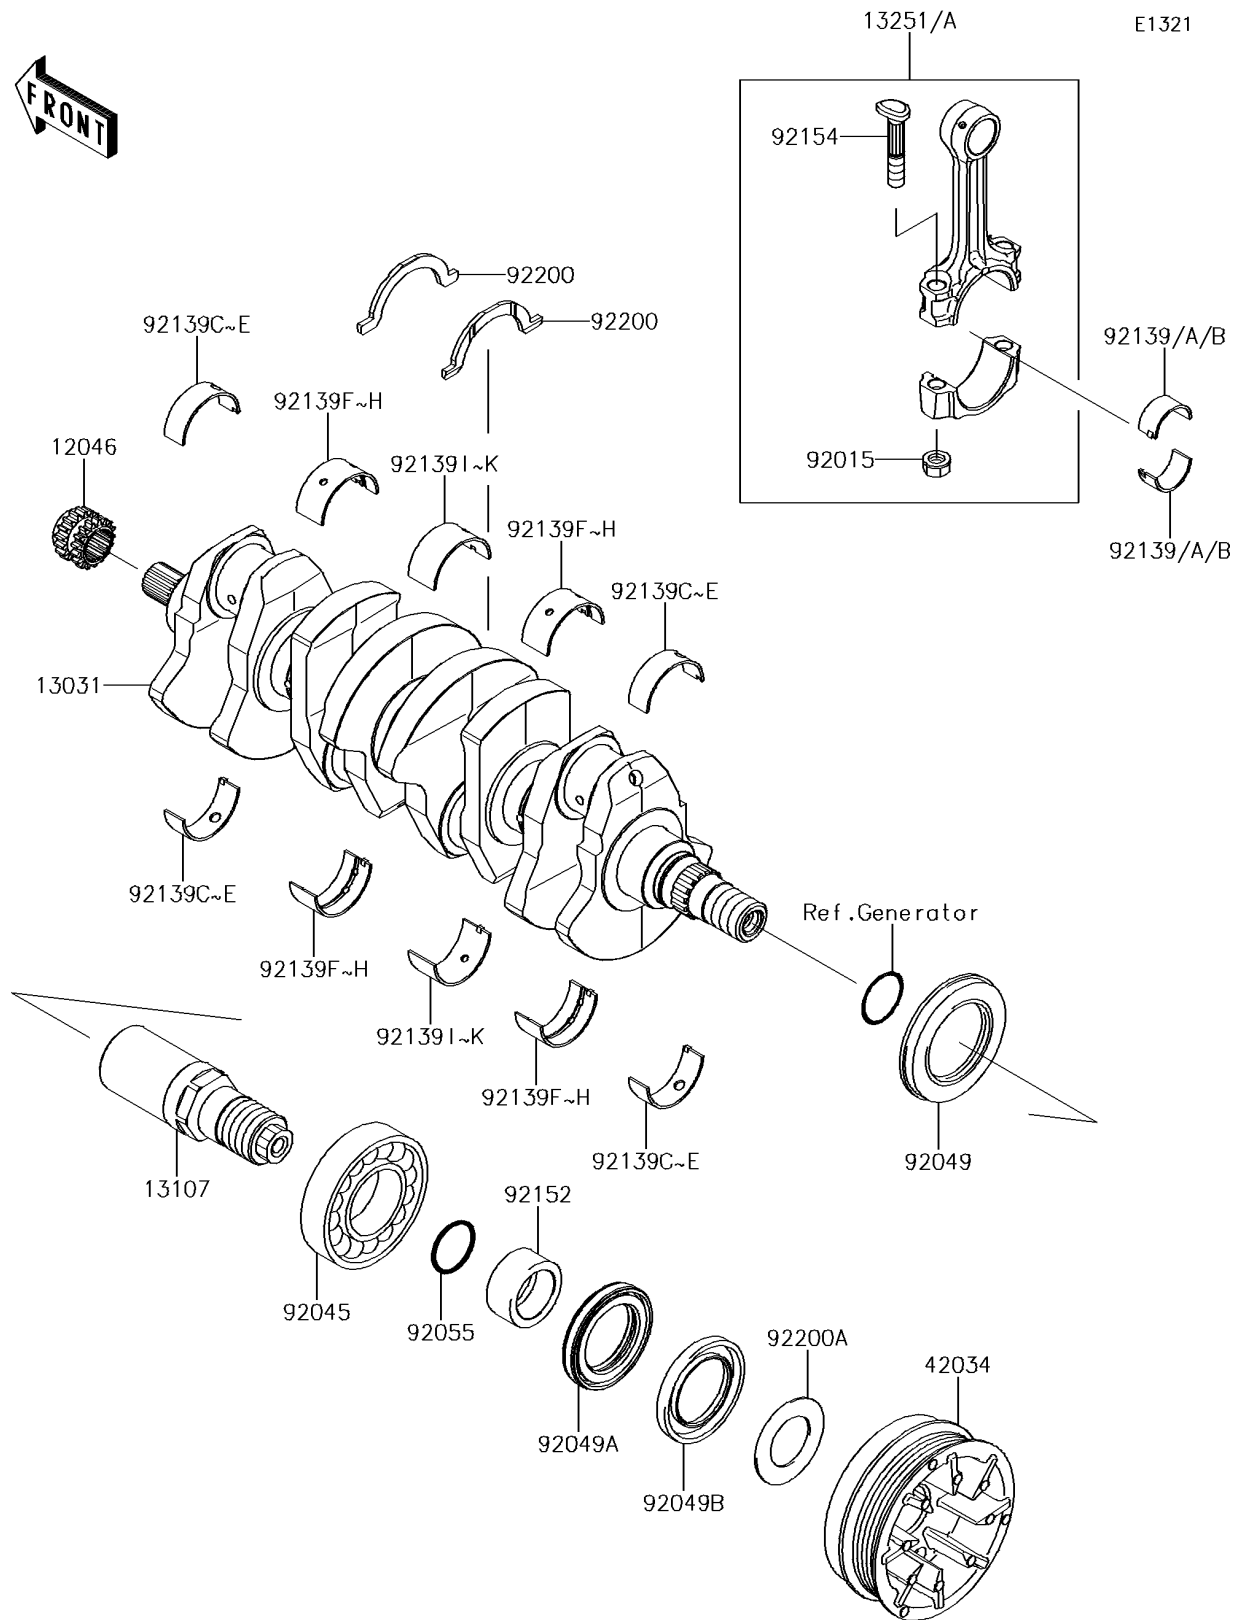

2016 JET SKI® ULTRA® 310X SE

PARTS DIAGRAM

Crankshaft

2016 JET SKI® ULTRA® 310X SE

PARTS LIST

Crankshaft

ITEM NAME	PART NUMBER	QUANTITY
SPROCKET,17T (Ref # 12046)	12046-3711	1
CRANKSHAFT-COMP (Ref # 13031)	13031-3743	1
SHAFT (Ref # 13107)	13107-3810	1
ROD-ASSY-CONNECTING,I (Ref # 13251)	13251-3703-II	4
ROD-ASSY-CONNECTING,J (Ref # 13251A)	13251-3703-JJ	4
COUPLING (Ref # 42034)	42034-3723	1
NUT,CONNECTING ROD (Ref # 92015)	92015-1559	8
BEARING-BALL,6208ZZ AS2S (Ref # 92045)	92045-3739	1
SEAL-OIL,SD347626LHS (Ref # 92049)	92049-3736	1
SEAL-OIL,FPJ740628.5ZS (Ref # 92049A)	92049-3737	1
SEAL-OIL,S40626NS (Ref # 92049B)	92049-3738	1
RING-O,27.7X2.4 (Ref # 92055)	92055-091	1
BUSHING,CONNECTING ROD,GREEN (Ref # 92139)	92139-0722	8
BUSHING,CONNECTING ROD,YELLOW (Ref # 92139A)	92139-0723	AR
BUSHING,CONNECTING ROD,PINK (Ref # 92139B)	92139-0724	AR
BUSHING,CRANKSHAFT,#1,GREEN (Ref # 92139C)	92139-0725	4
BUSHING,CRANKSHAFT,#1,YEL (Ref # 92139D)	92139-0726	AR
BUSHING,CRANKSHAFT,#1,PINK (Ref # 92139E)	92139-0727	AR
BUSHING,CRANKSHAFT,#2,GREEN (Ref # 92139F)	92139-0728	4
BUSHING,CRANKSHAFT,#2,YEL (Ref # 92139G)	92139-0729	AR
BUSHING,CRANKSHAFT,#2,PINK (Ref # 92139H)	92139-0730	AR
BUSHING,CRANKSHAFT,#3,GREEN (Ref # 92139I)	92139-0731	2
BUSHING,CRANKSHAFT,#3,YELLOW (Ref # 92139J)	92139-0732	AR
BUSHING,CRANKSHAFT,#3,PINK (Ref # 92139K)	92139-0733	AR
COLLAR,30X40X18 (Ref # 92152)	92152-3759	1
BOLT,CONNECTING ROD,9MM (Ref # 92154)	92154-3720	8
WASHER (Ref # 92200)	92200-3789	2
WASHER,30.5X52X1.5 (Ref # 92200A)	92200-3808	1