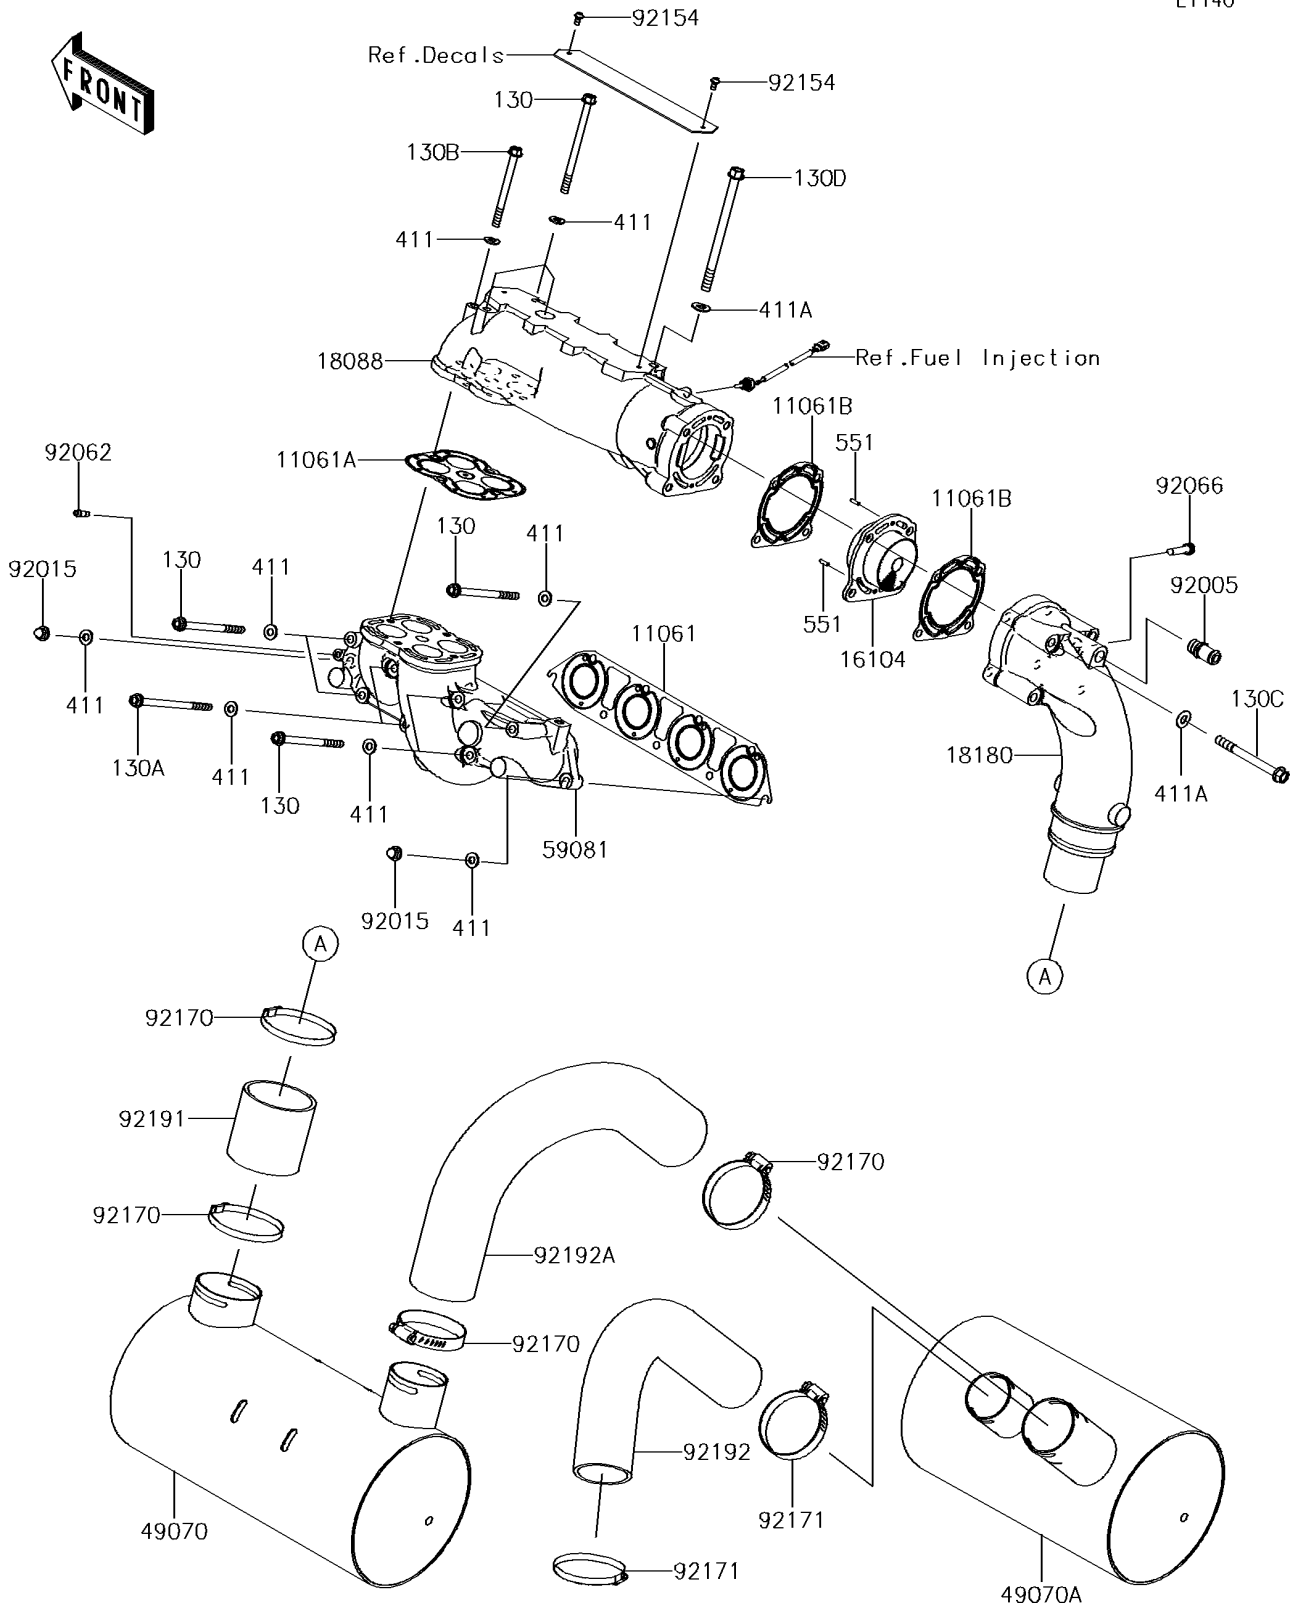

## PARTS DIAGRAM

### Muffler(s)

E1140

## PARTS LIST

### Muffler(s)

ITEM NAME	PART NUMBER	QUANTITY
GASKET,MANIFOLD EXHAUST (Ref # 11061)	11061-3742	1
GASKET,PIPE EXHAUST (Ref # 11061A)	11061-3762	1
GASKET,MUFFLER (Ref # 11061B)	11061-3768	2
BOLT-FLANGED,8X120 (Ref # 130)	130CD08120	8
BOLT-FLANGED,8X140 (Ref # 130A)	130CD08140	2
BOLT-FLANGED,8X95 (Ref # 130B)	130CD0895	1
BOLT-FLANGED,10X100 (Ref # 130C)	130CD10100	4
BOLT-FLANGED,10X150 (Ref # 130D)	130CD10150	1
FILTER-COMP,MUFFLER (Ref # 16104)	16104-0012	1
PIPE-EXHAUST (Ref # 18088)	18088-3730	1
BODY-MUFFLER (Ref # 18180)	18180-0825	1
WASHER-PLAIN,8MM (Ref # 411)	411S0800	13
WASHER-PLAIN,10MM (Ref # 411A)	411S1000	5
MUFFLER-COMP,1ST (Ref # 49070)	49070-0749	1
MUFFLER-COMP,2ND (Ref # 49070A)	49070-0750	1
PIN-DOWEL (Ref # 551)	551R0412	2
MANIFOLD-EXHAUST (Ref # 59081)	59081-3744	1
FITTING (Ref # 92005)	92005-0728	1
NUT,CAP,8MM (Ref # 92015)	92015-1371	2
NOZZLE (Ref # 92062)	92062-0562	1
PLUG,FILTER STOPPER (Ref # 92066)	92066-0764	1
BOLT,SOCKET,5X10 (Ref # 92154)	92154-0211	2
CLAMP (Ref # 92170)	92170-3764	4
CLAMP (Ref # 92171)	92171-3715	2
TUBE,PIPE EX-MUFFLER (Ref # 92191)	92191-3986	1
TUBE,2ND-TAIL PIPE (Ref # 92192)	92192-3762	1
TUBE,1ST-2ND (Ref # 92192A)	92192-3860	1