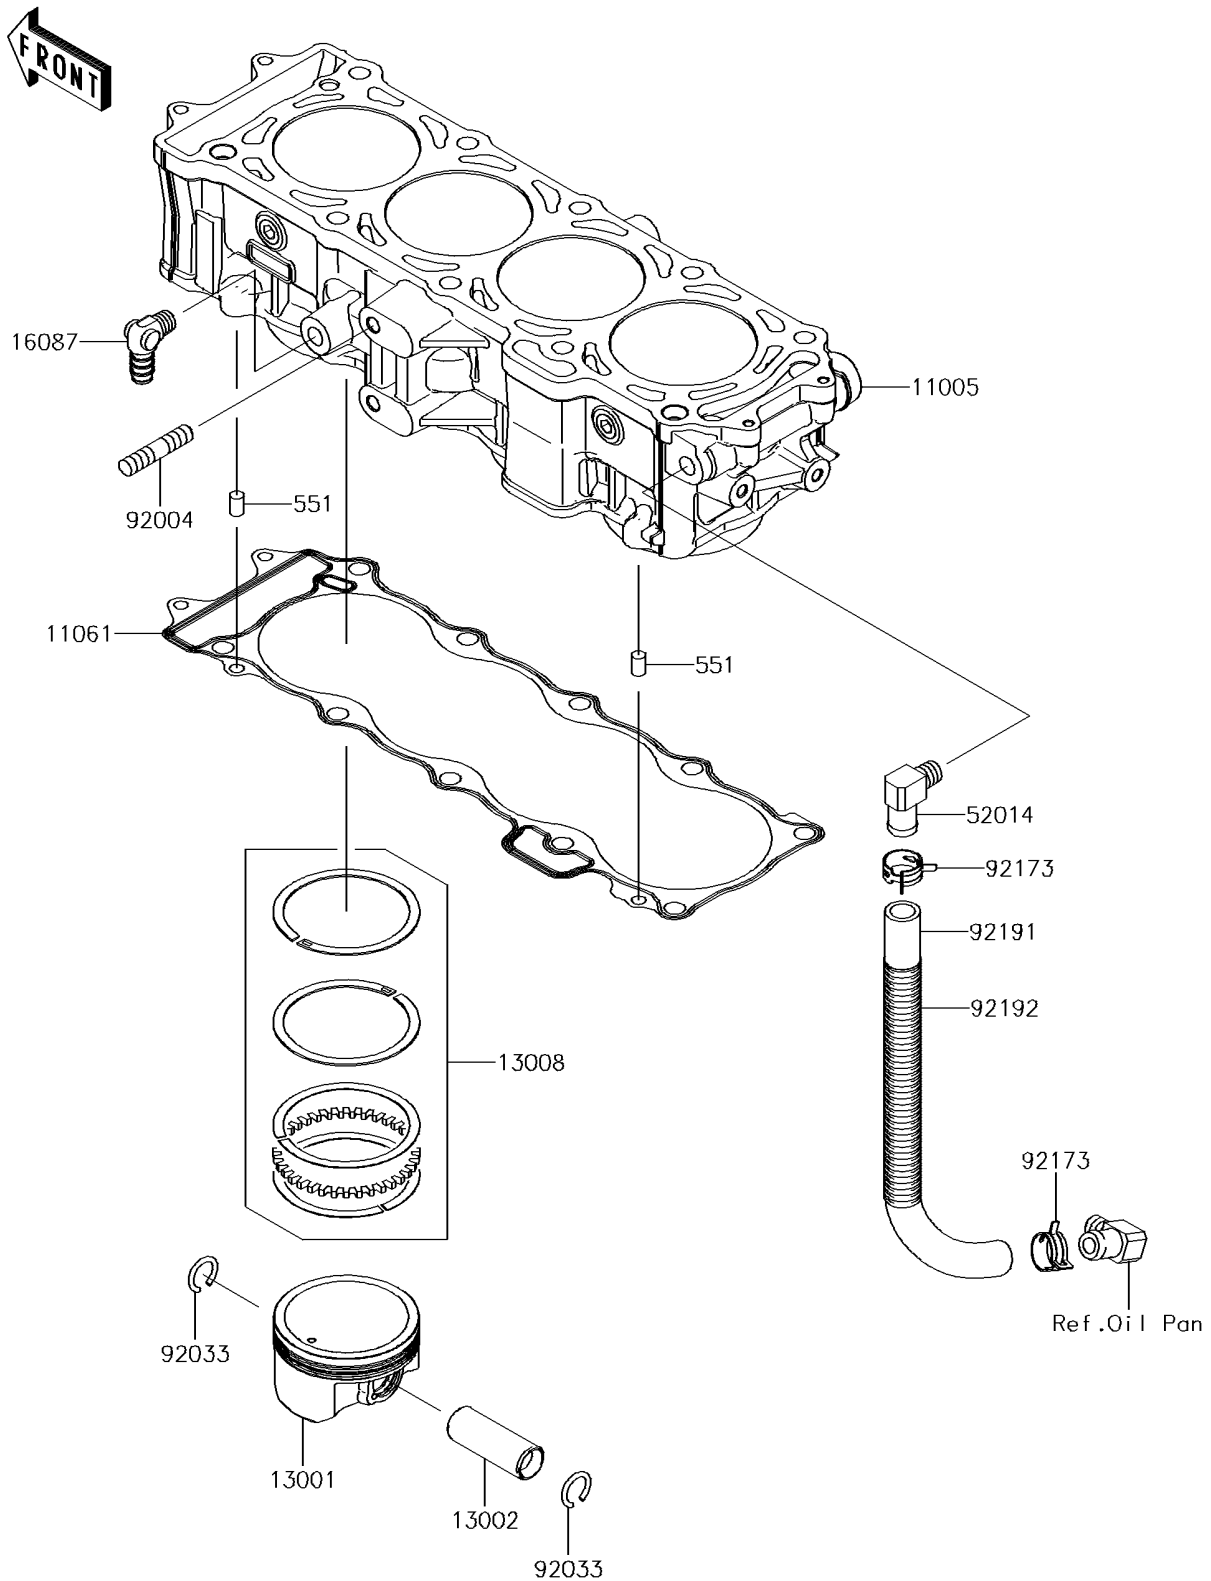

## PARTS DIAGRAM

### Cylinder/Piston(s)

E1120

## PARTS LIST

### Cylinder/Piston(s)

ITEM NAME	PART NUMBER	QUANTITY
CYLINDER-ENGINE (Ref # 11005)	11005-0630	1
GASKET,CYLINDER BASE (Ref # 11061)	11061-3770	1
PISTON-ENGINE (Ref # 13001)	13001-0787	4
PIN-PISTON (Ref # 13002)	13002-1131	4
RING-SET-PISTON (Ref # 13008)	13008-0564	4
VALVE-CHECK (Ref # 16087)	16087-3714	1
ELBOW (Ref # 52014)	52014-3717	1
PIN-DOWEL (Ref # 551)	551R0812	2
STUD,10X32 (Ref # 92004)	92004-3759	1
RING-SNAP (Ref # 92033)	92033-1188	8
CLAMP (Ref # 92173)	92173-1039	2
TUBE,BREATHER (Ref # 92191)	92191-3983	1
TUBE,CORRUGATED,L=265 (Ref # 92192)	92192-1083	1