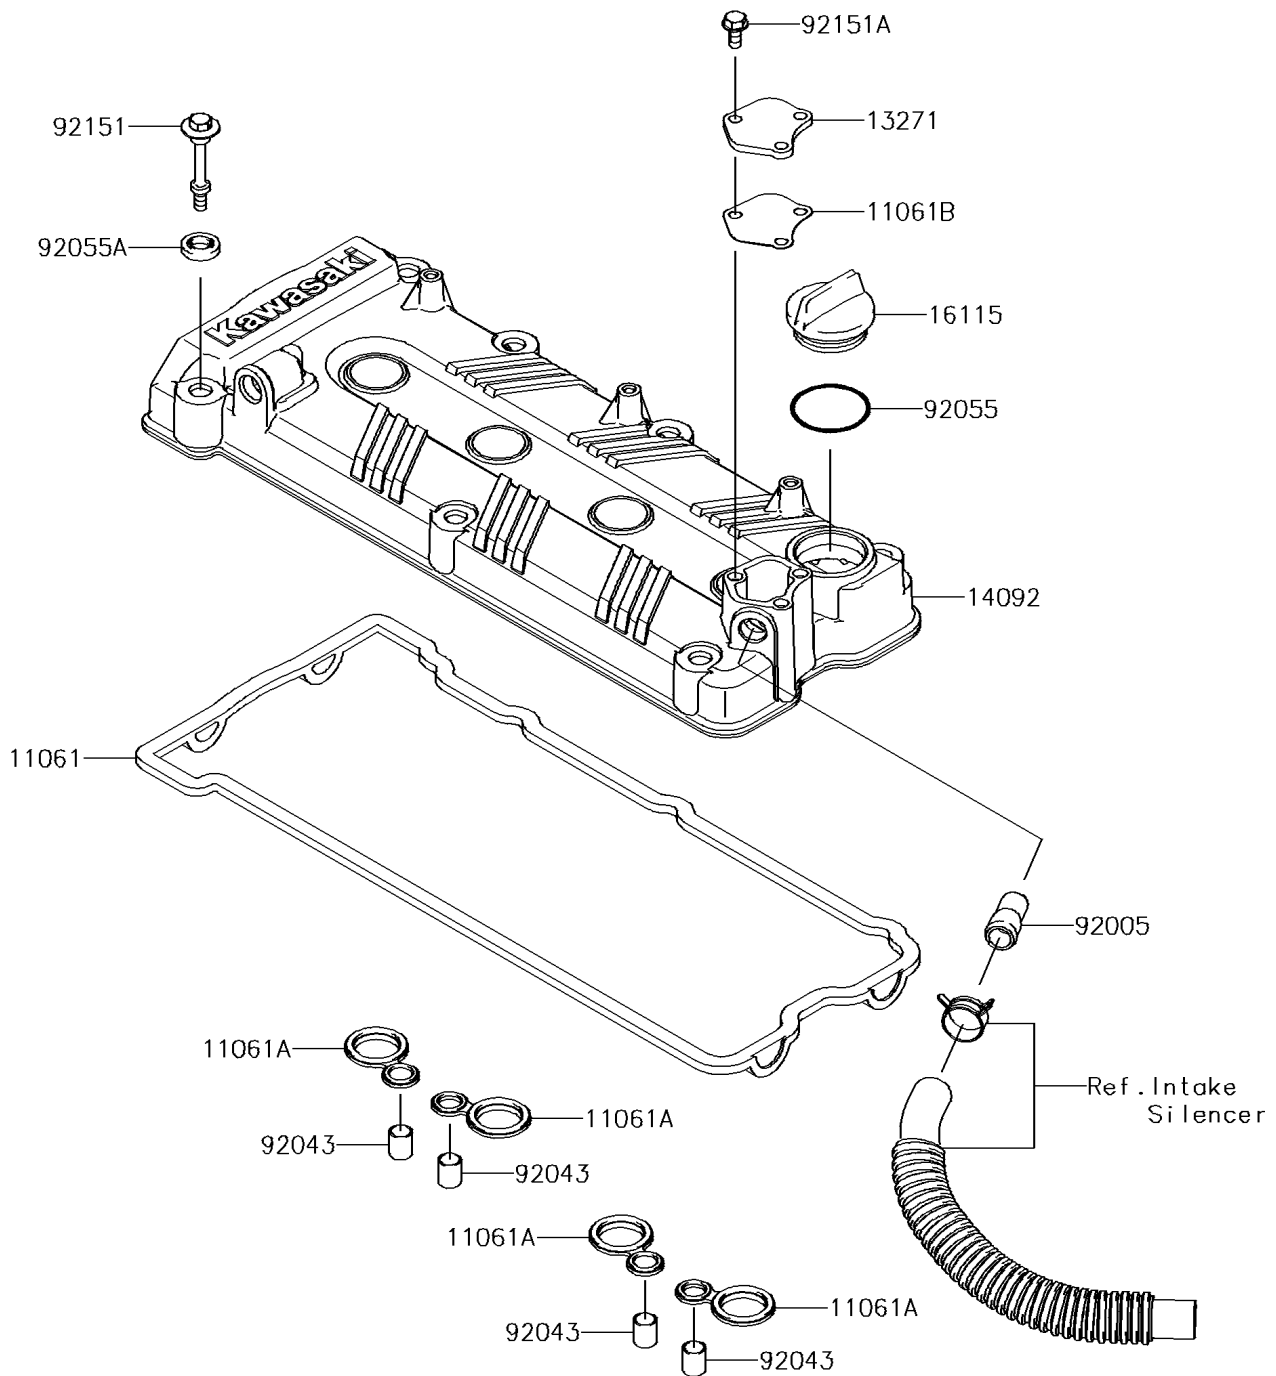

2017 JET SKI® ULTRA® 310X SE

PARTS DIAGRAM Cylinder Head Cover

E1112

2017 JET SKI® ULTRA® 310X SE

PARTS LIST

Cylinder Head Cover

ITEM NAME	PART NUMBER	QUANTITY
-----------	-------------	----------
