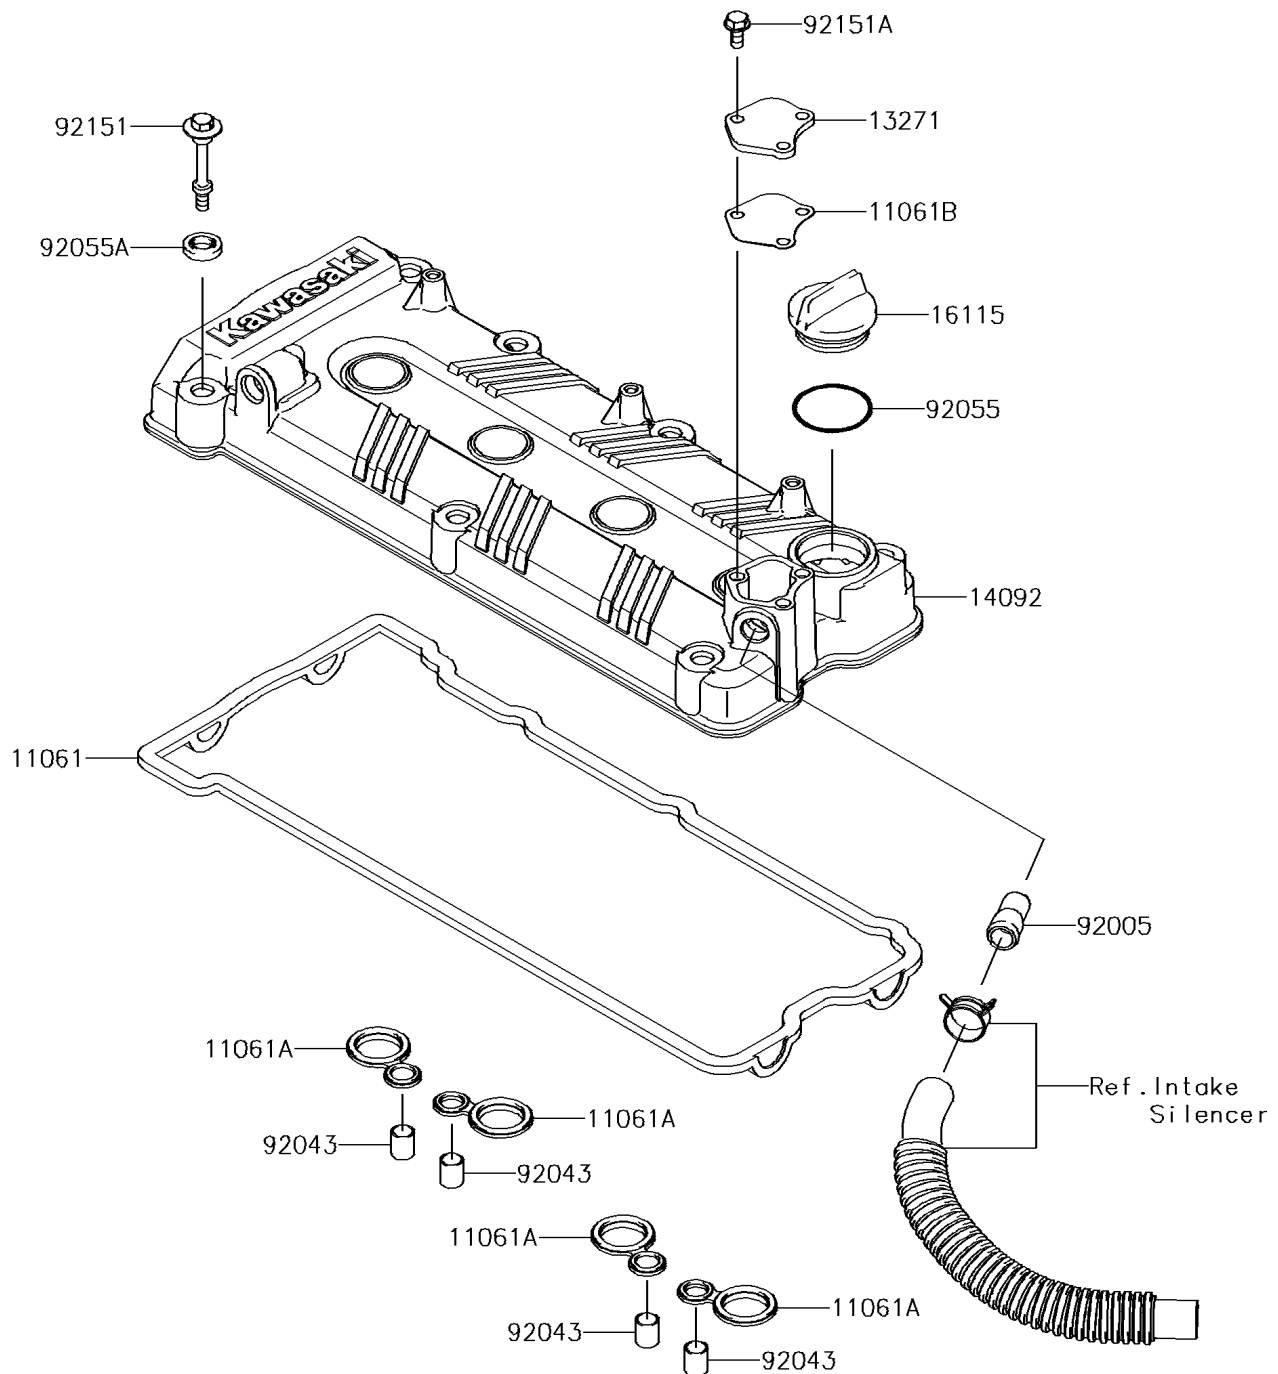

2016 JET SKI® ULTRA® 310X SE

PARTS DIAGRAM Cylinder Head Cover

E1112

2016 JET SKI® ULTRA® 310X SE

PARTS LIST

Cylinder Head Cover

ITEM NAME	PART NUMBER	QUANTITY
GASKET,HEAD COVER (Ref # 11061)	11061-0090	1
GASKET,SPARK PLUG HOLE (Ref # 11061A)	11061-0105	4
GASKET,PLATE (Ref # 11061B)	11061-0814	1
PLATE (Ref # 13271)	13271-3898	1
COVER,HEAD (Ref # 14092)	14092-0836	1
CAP-OIL FILLER (Ref # 16115)	16115-1064	1
FITTING (Ref # 92005)	92005-3741	1
PIN,10.1X12X14 (Ref # 92043)	92043-4009	4
RING-O,38X1.9 (Ref # 92055)	92055-1295	1
RING-O,HEAD COVER BOLT (Ref # 92055A)	92055-1352	7
BOLT,HEAD COVER (Ref # 92151)	92151-1221	7
BOLT,6X14 (Ref # 92151A)	92151-3788	3