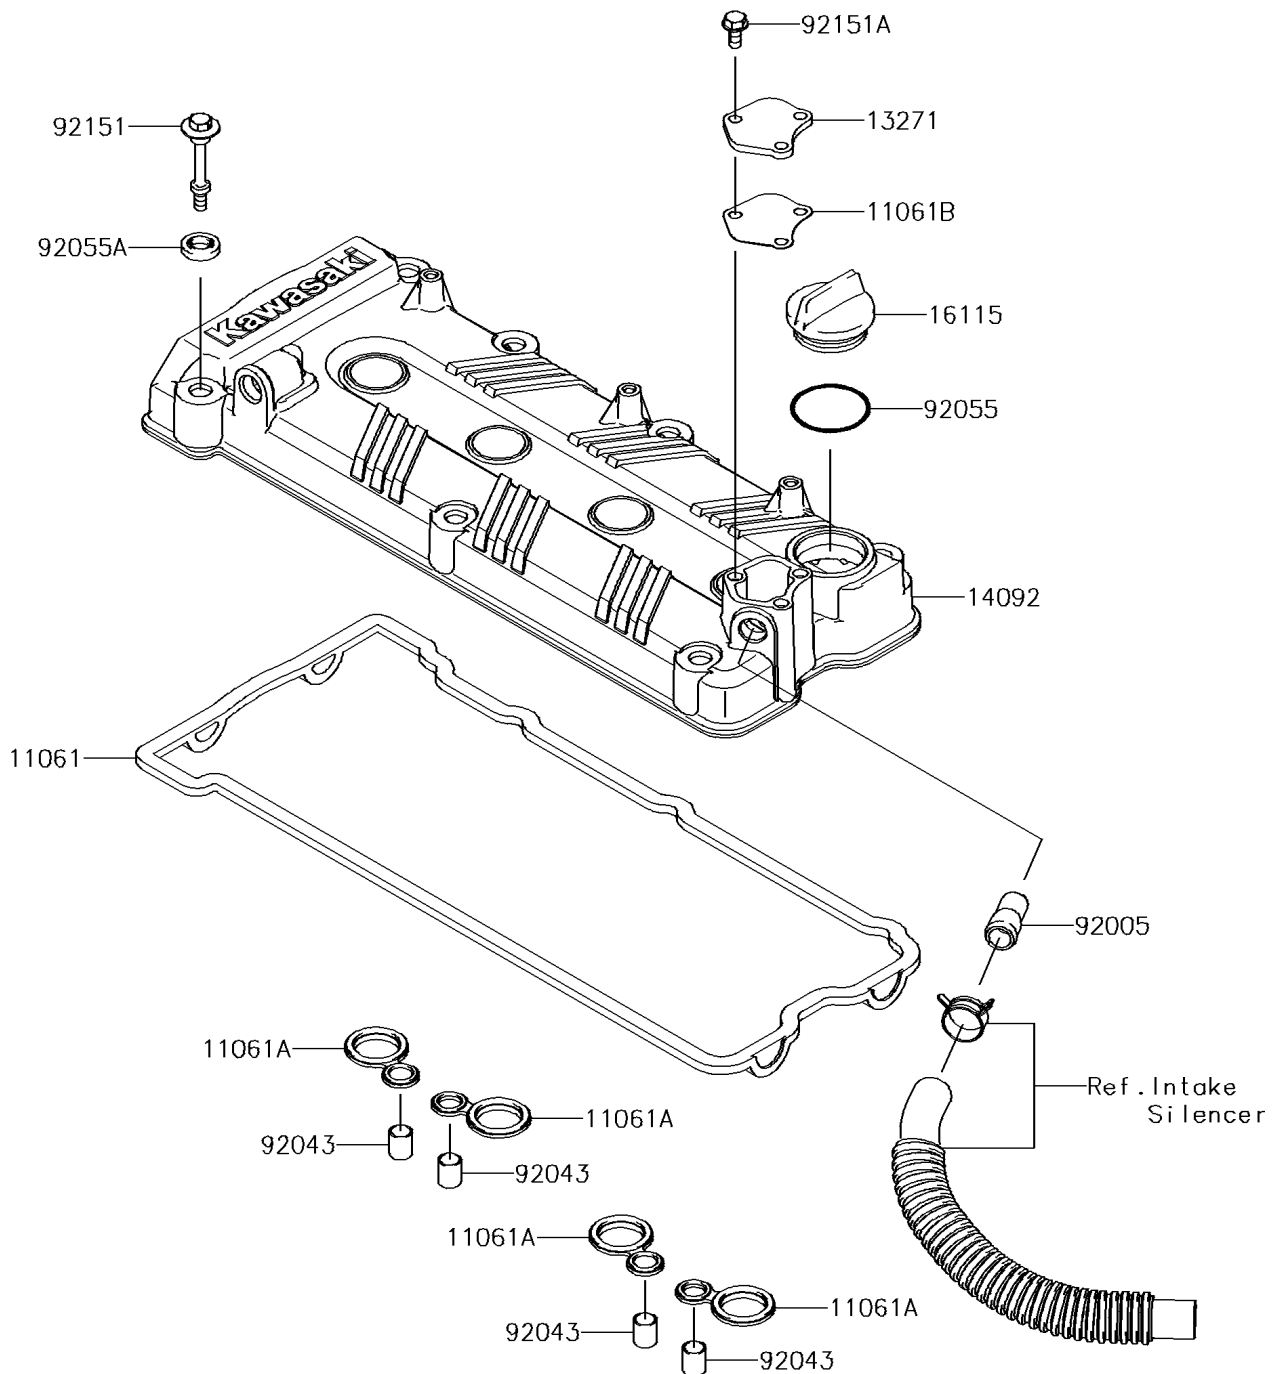

2016 JET SKI® ULTRA® 310X SE

PARTS DIAGRAM Cylinder Head Cover

E1112

2016 JET SKI® ULTRA® 310X SE

PARTS LIST

Cylinder Head Cover

ITEM NAME	PART NUMBER	QUANTITY
-----------	-------------	----------
