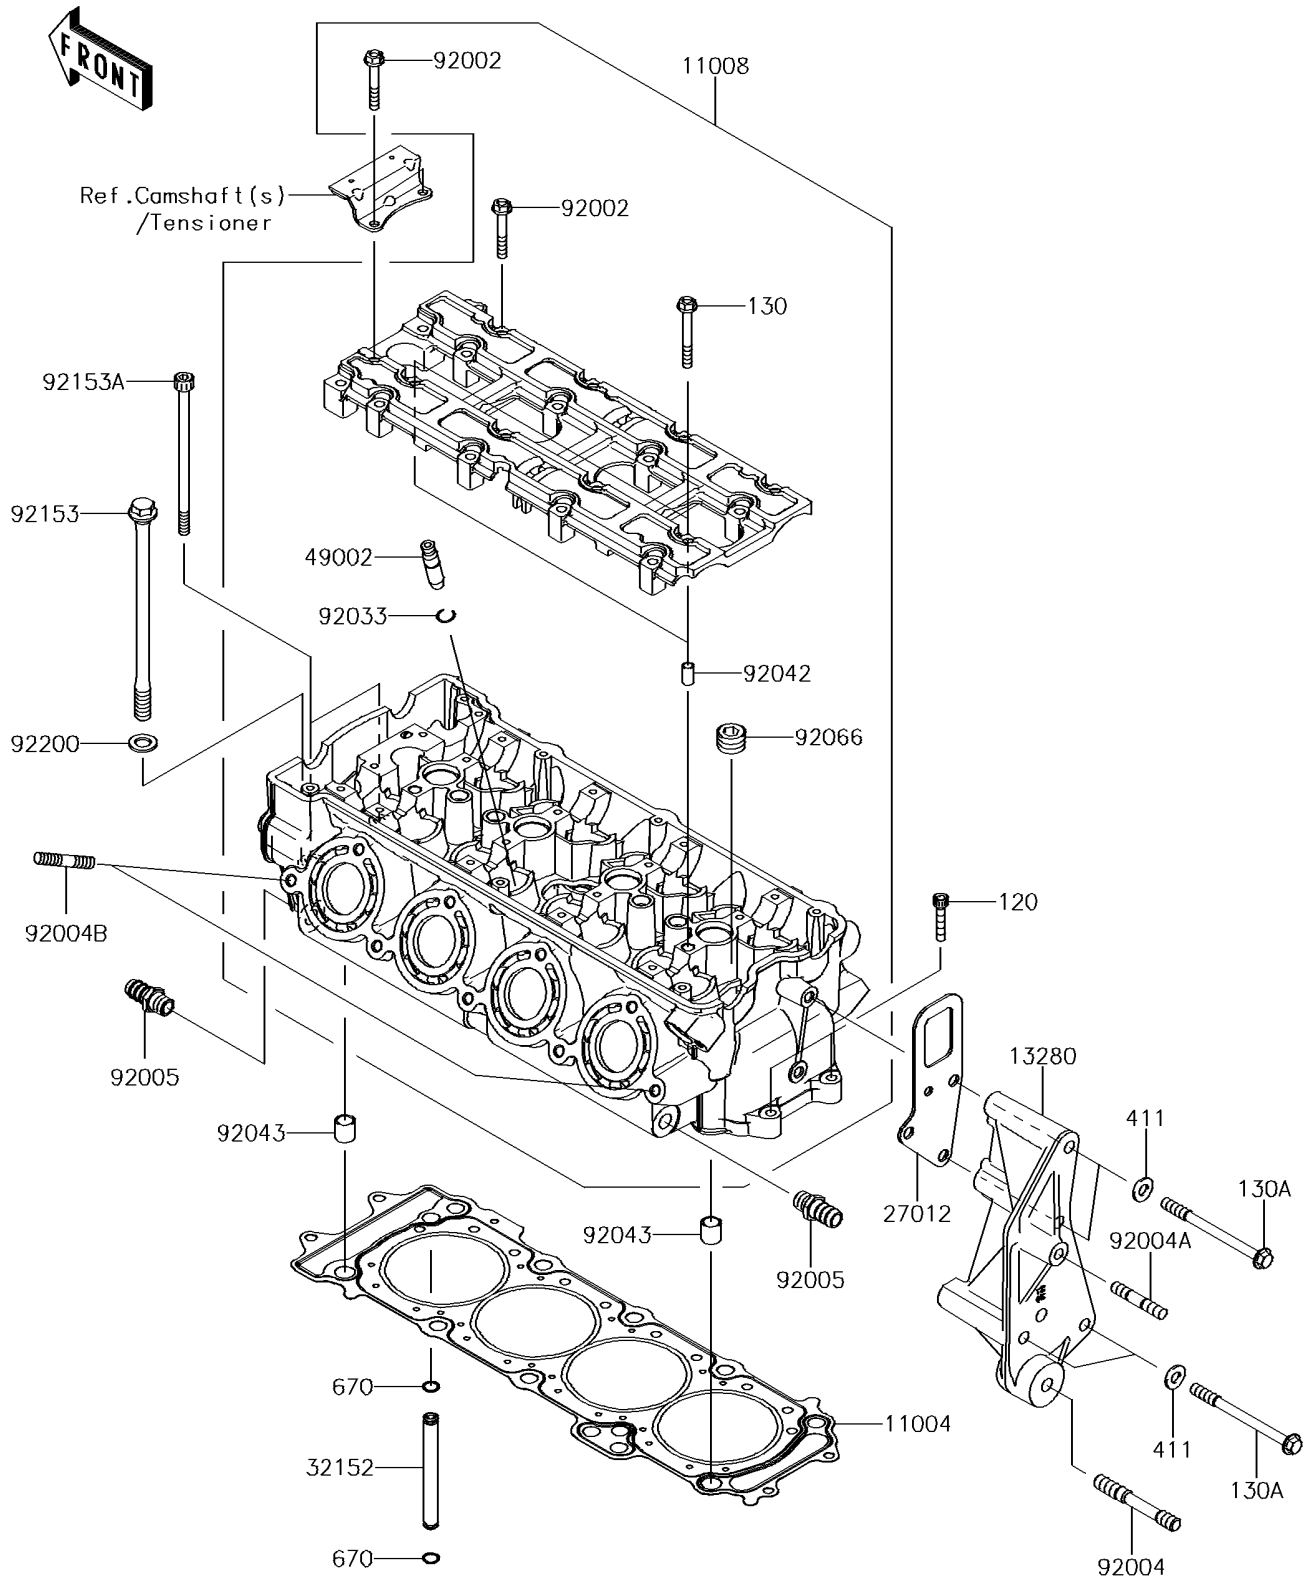

2015 JET SKI® ULTRA® 310X SE

PARTS DIAGRAM

Cylinder Head

E1111

2015 JET SKI® ULTRA® 310X SE

PARTS LIST

Cylinder Head

ITEM NAME

PART NUMBER

QUANTITY
