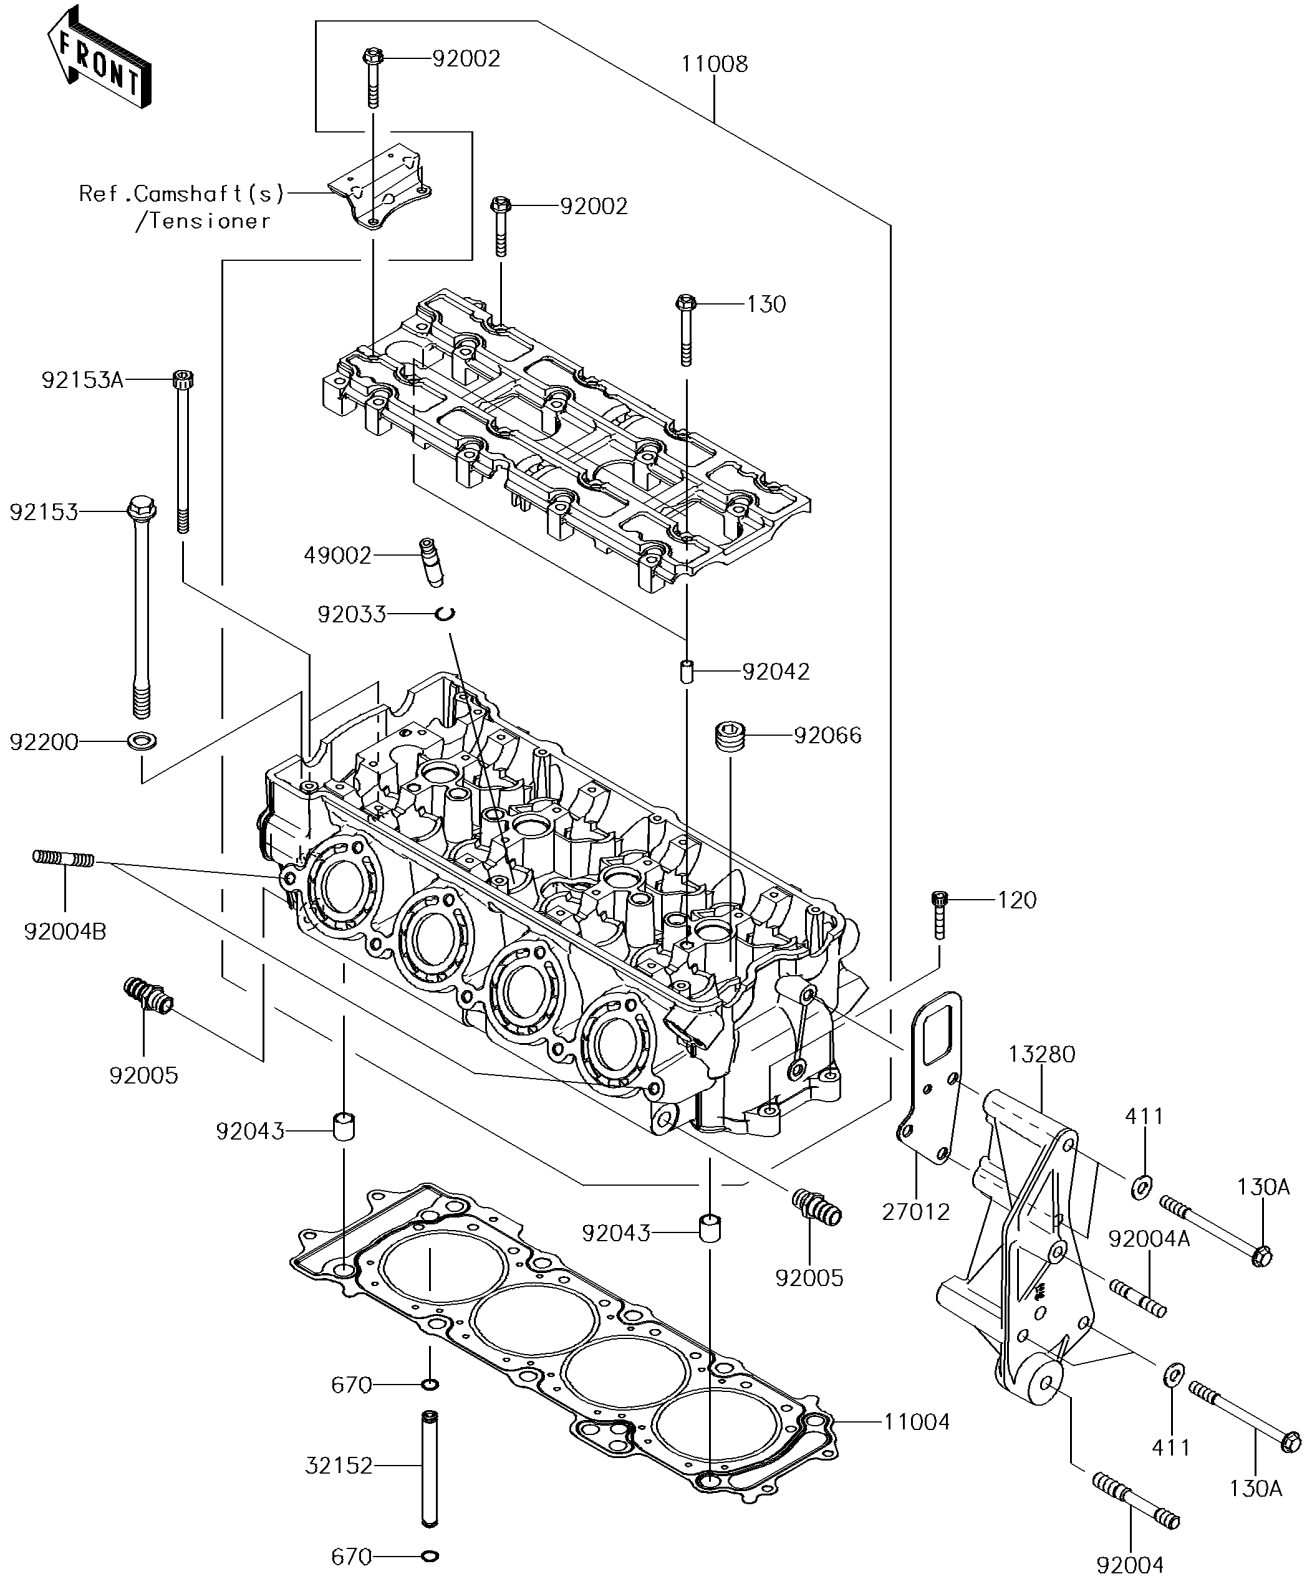

2014 JET SKI® ULTRA® 310X SE

PARTS DIAGRAM

Cylinder Head

E1111

2014 JET SKI® ULTRA® 310X SE

PARTS LIST

Cylinder Head

ITEM NAME

PART NUMBER

QUANTITY
