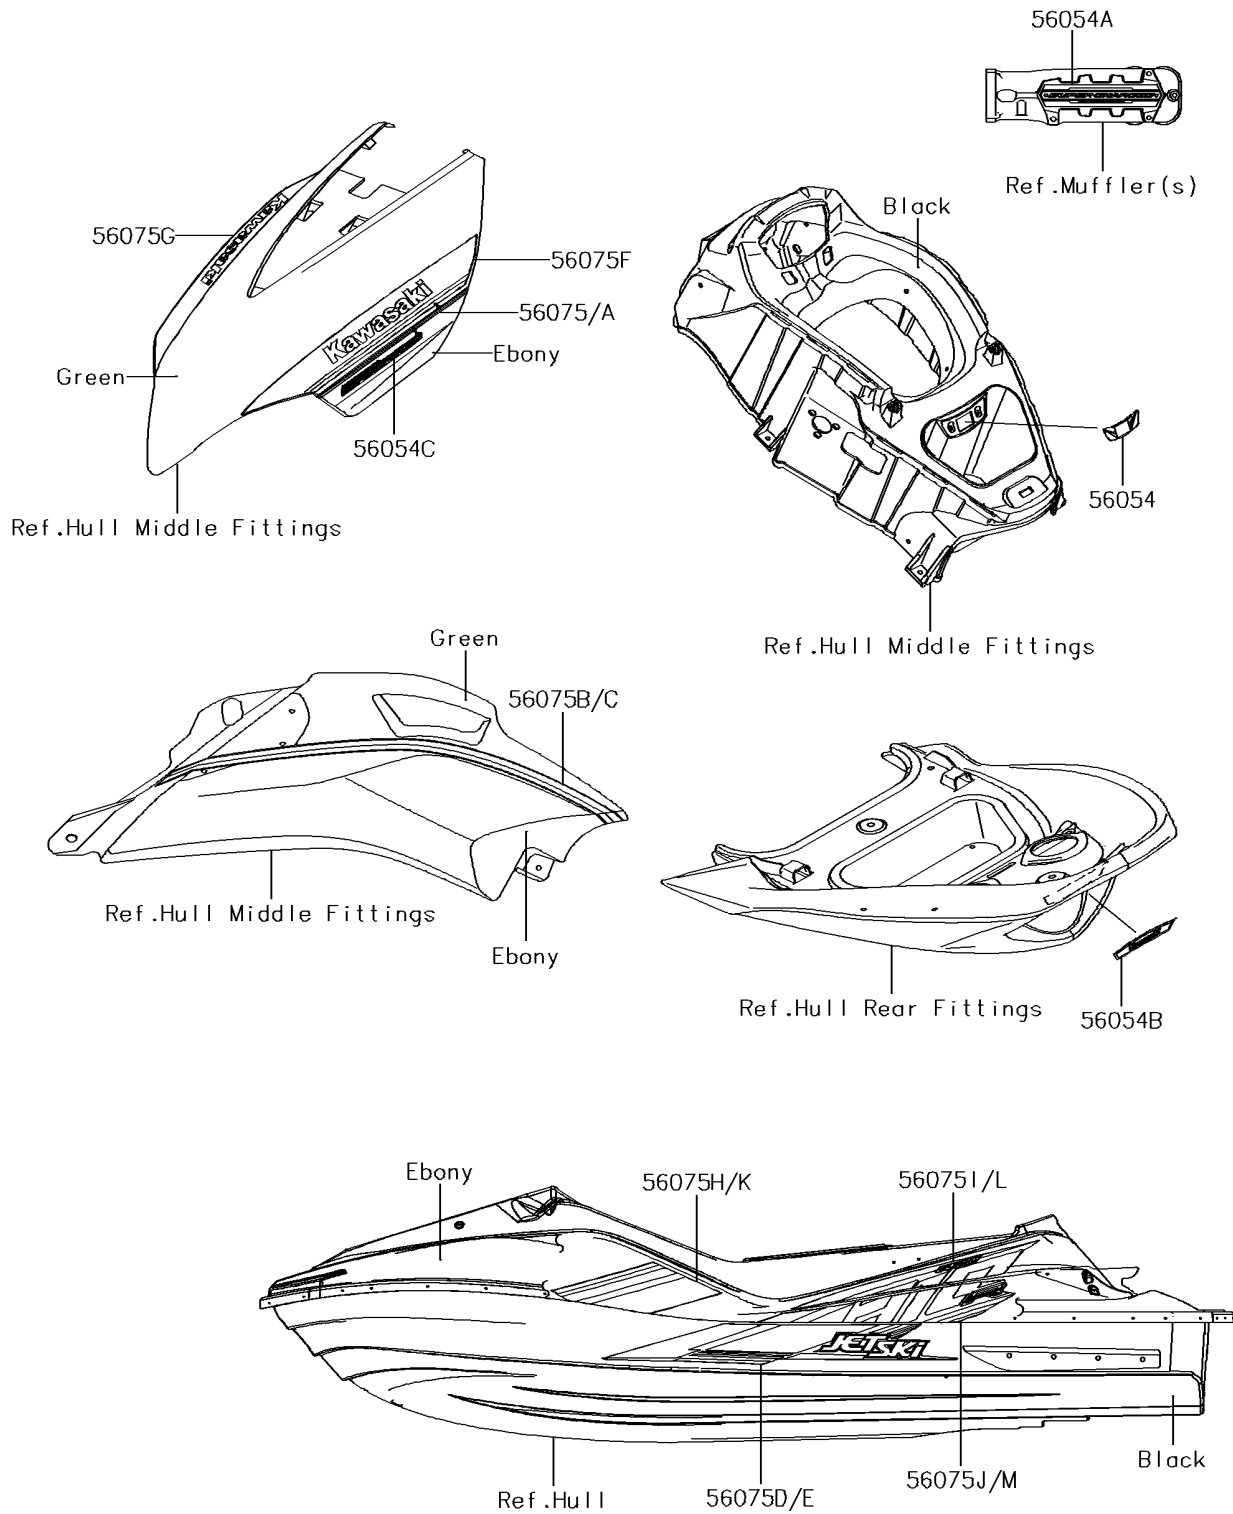

# 2017 JET SKI® ULTRA® 310R

## PARTS DIAGRAM

## PARTS LIST

Decals(NHF)

**ITEM NAME**

**PART NUMBER**

**QUANTITY**

---