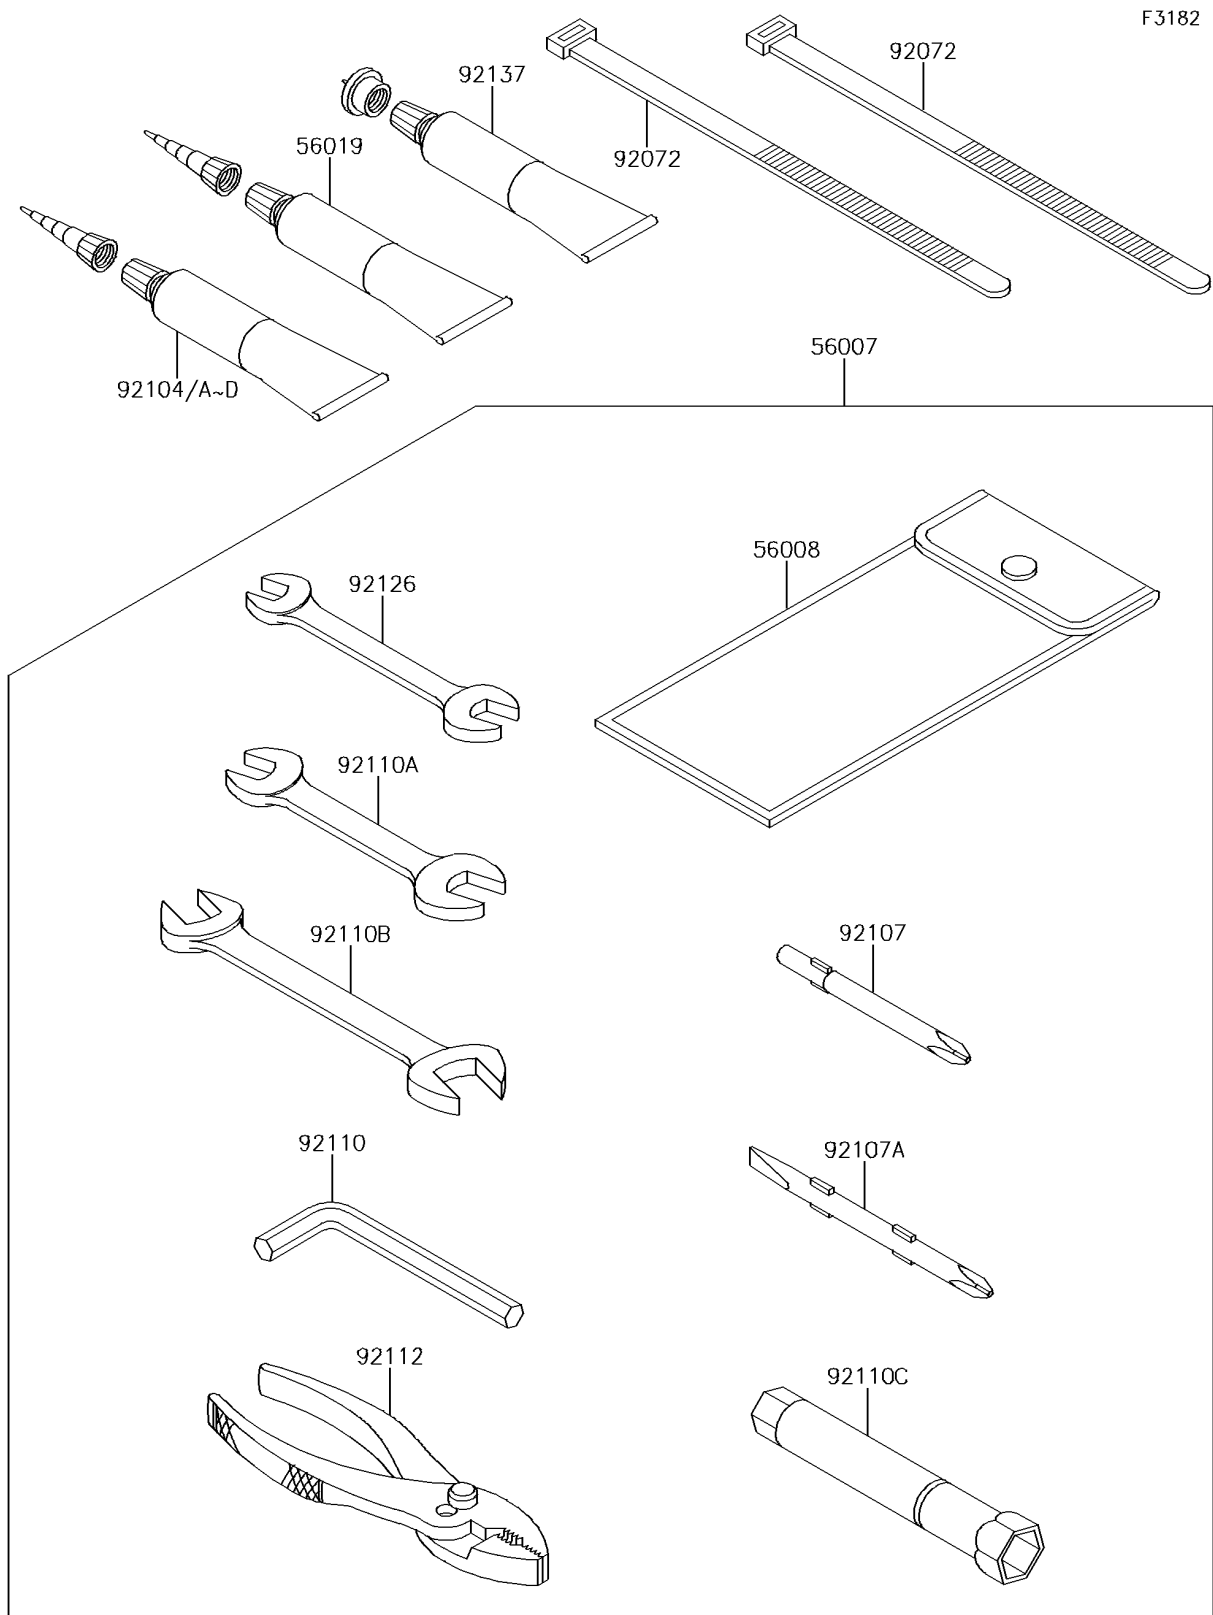

2017 JET SKI® ULTRA® 310R

PARTS DIAGRAM

Owner's Tools

2017 JET SKI® ULTRA® 310R

PARTS LIST

Owner's Tools

ITEM NAME

PART NUMBER

QUANTITY
