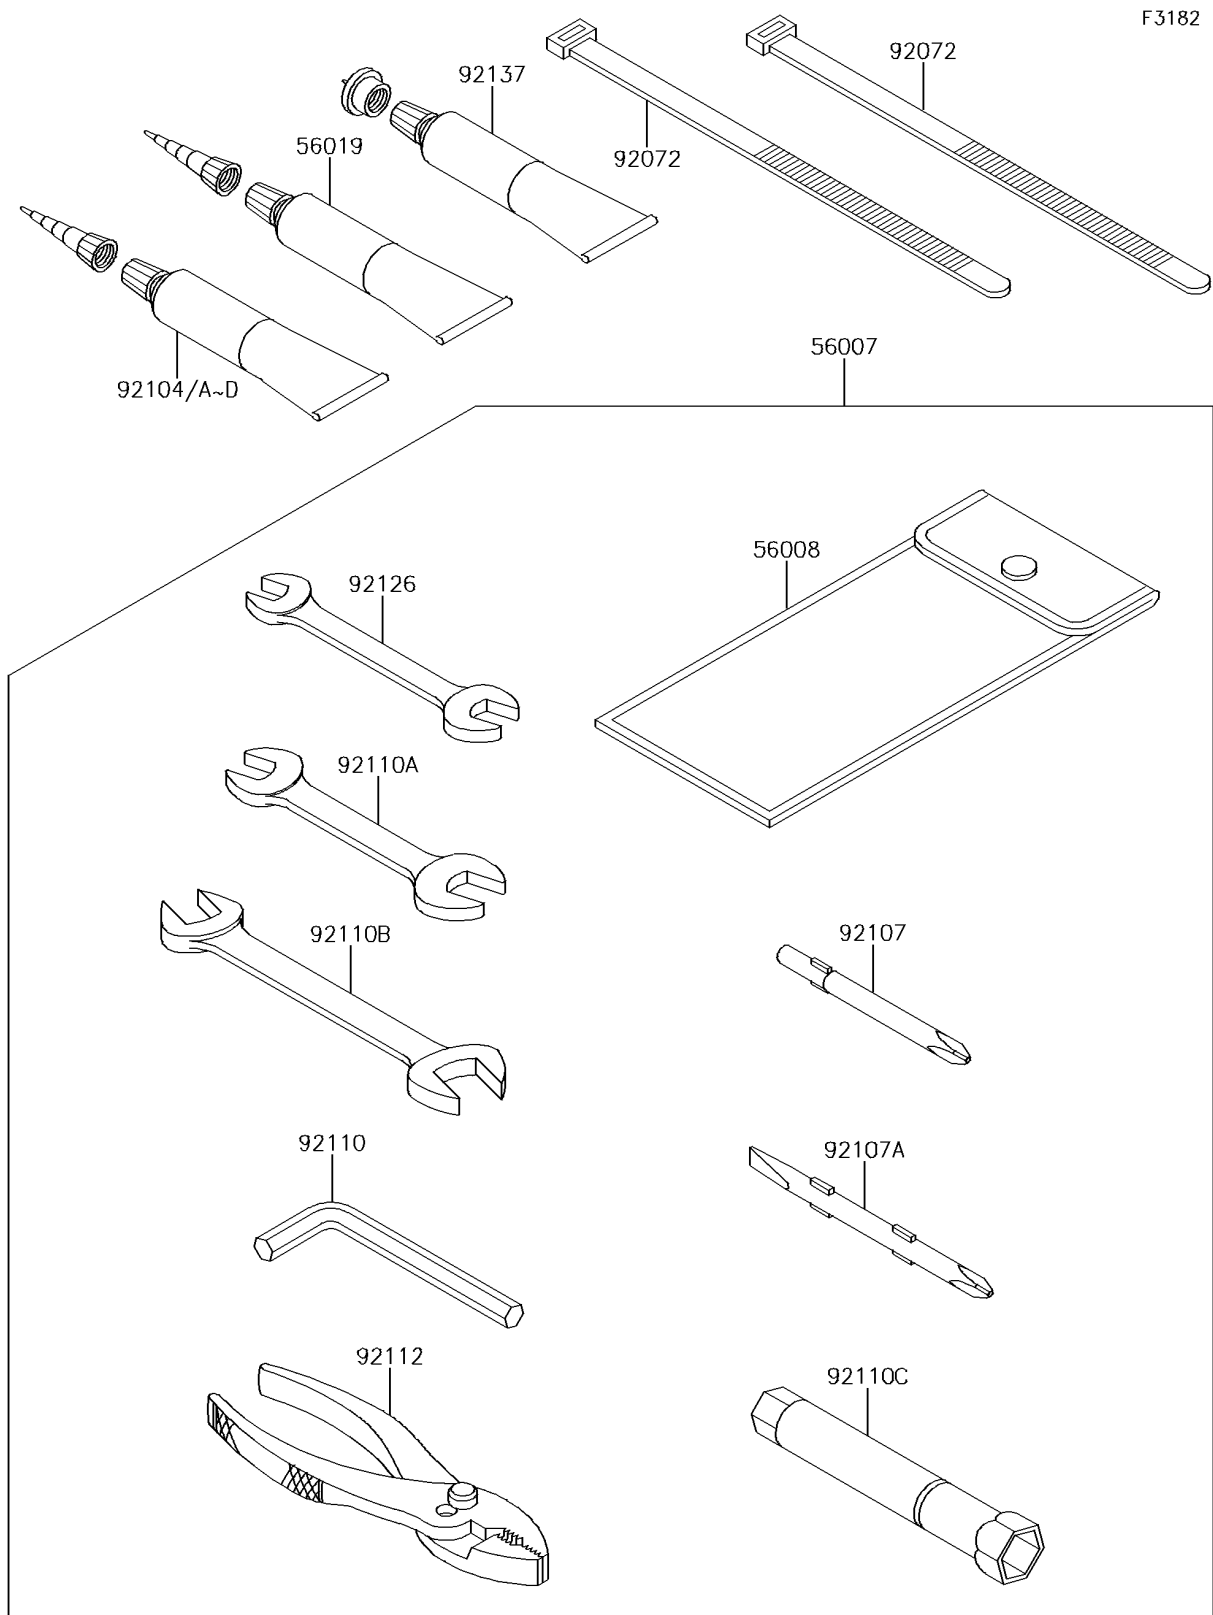

2016 JET SKI® ULTRA® 310R

PARTS DIAGRAM

Owner's Tools

2016 JET SKI® ULTRA® 310R

PARTS LIST

Owner's Tools

ITEM NAME

PART NUMBER

QUANTITY
