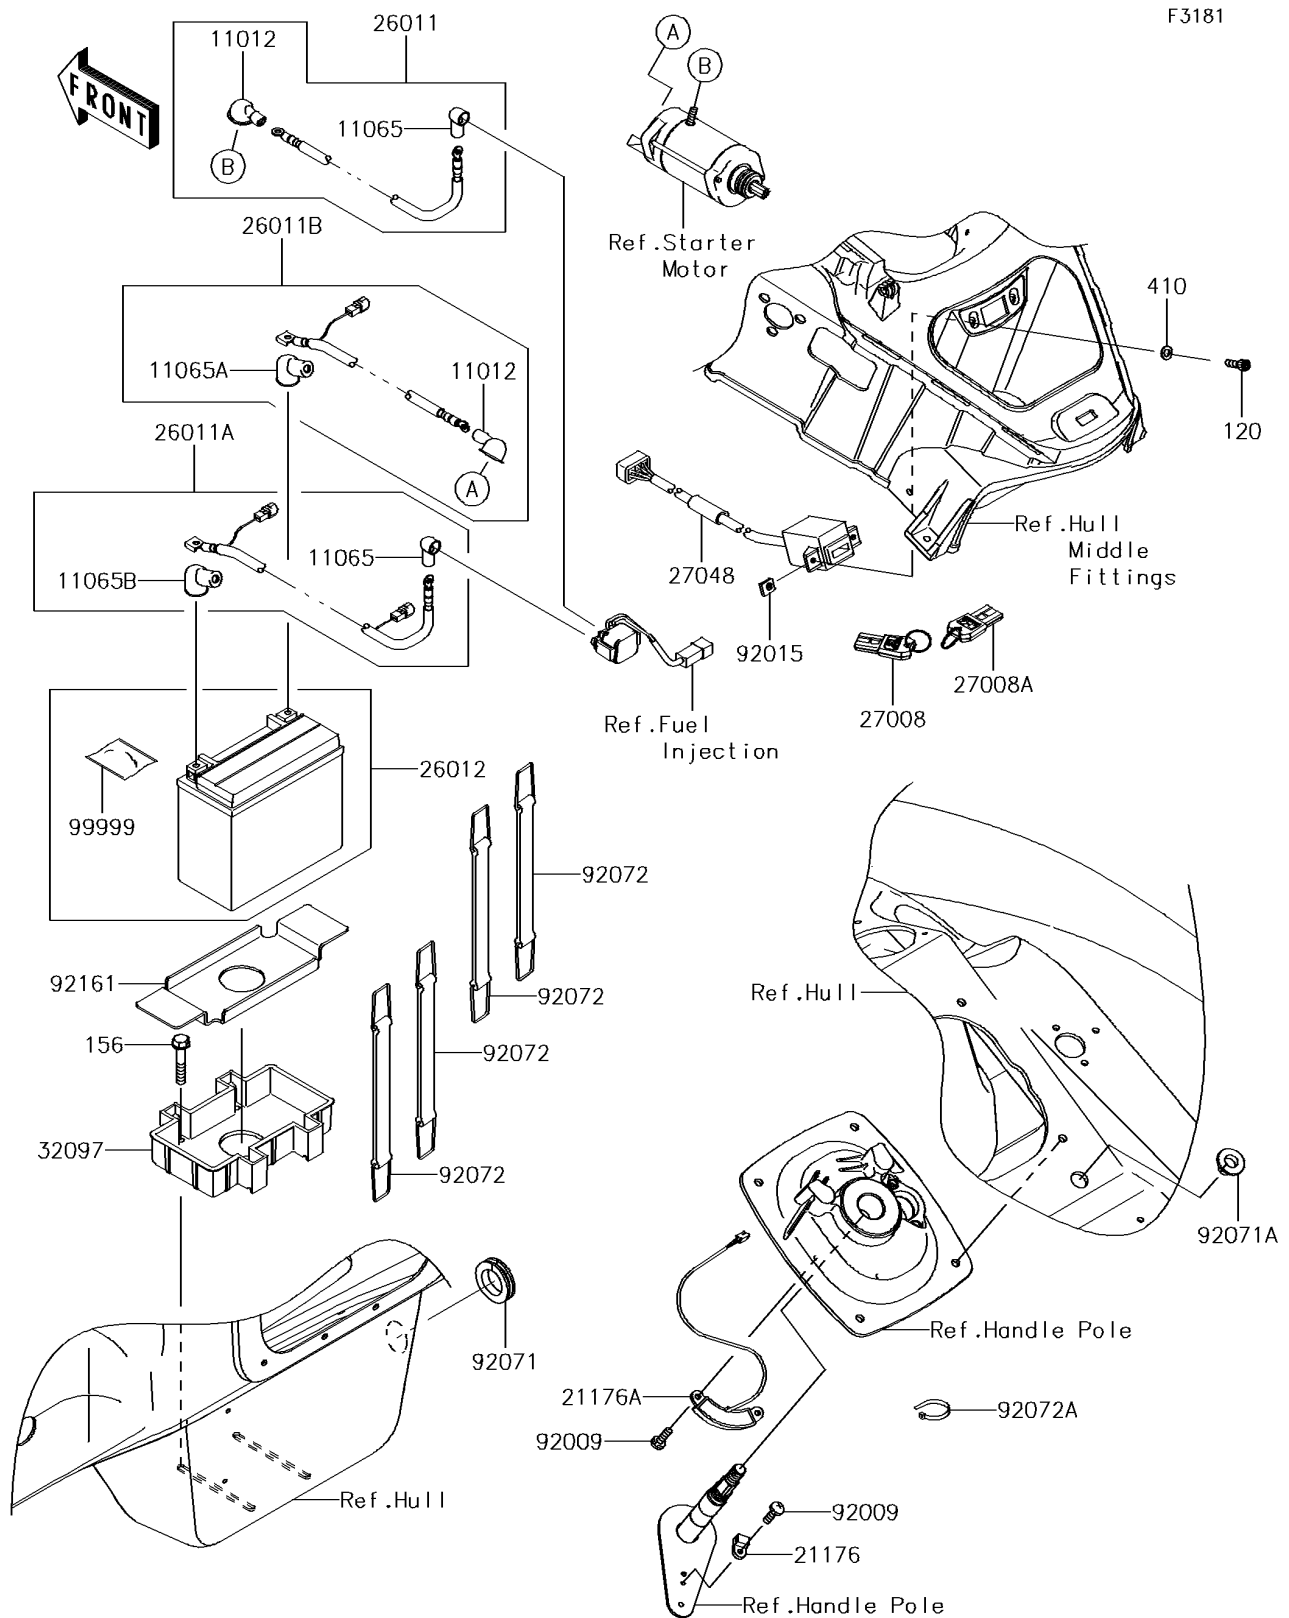

2014 JET SKI® ULTRA® 310R

PARTS DIAGRAM Electrical Equipment

2014 JET SKI® ULTRA® 310R

PARTS LIST

Electrical Equipment

ITEM NAME

PART NUMBER

QUANTITY
