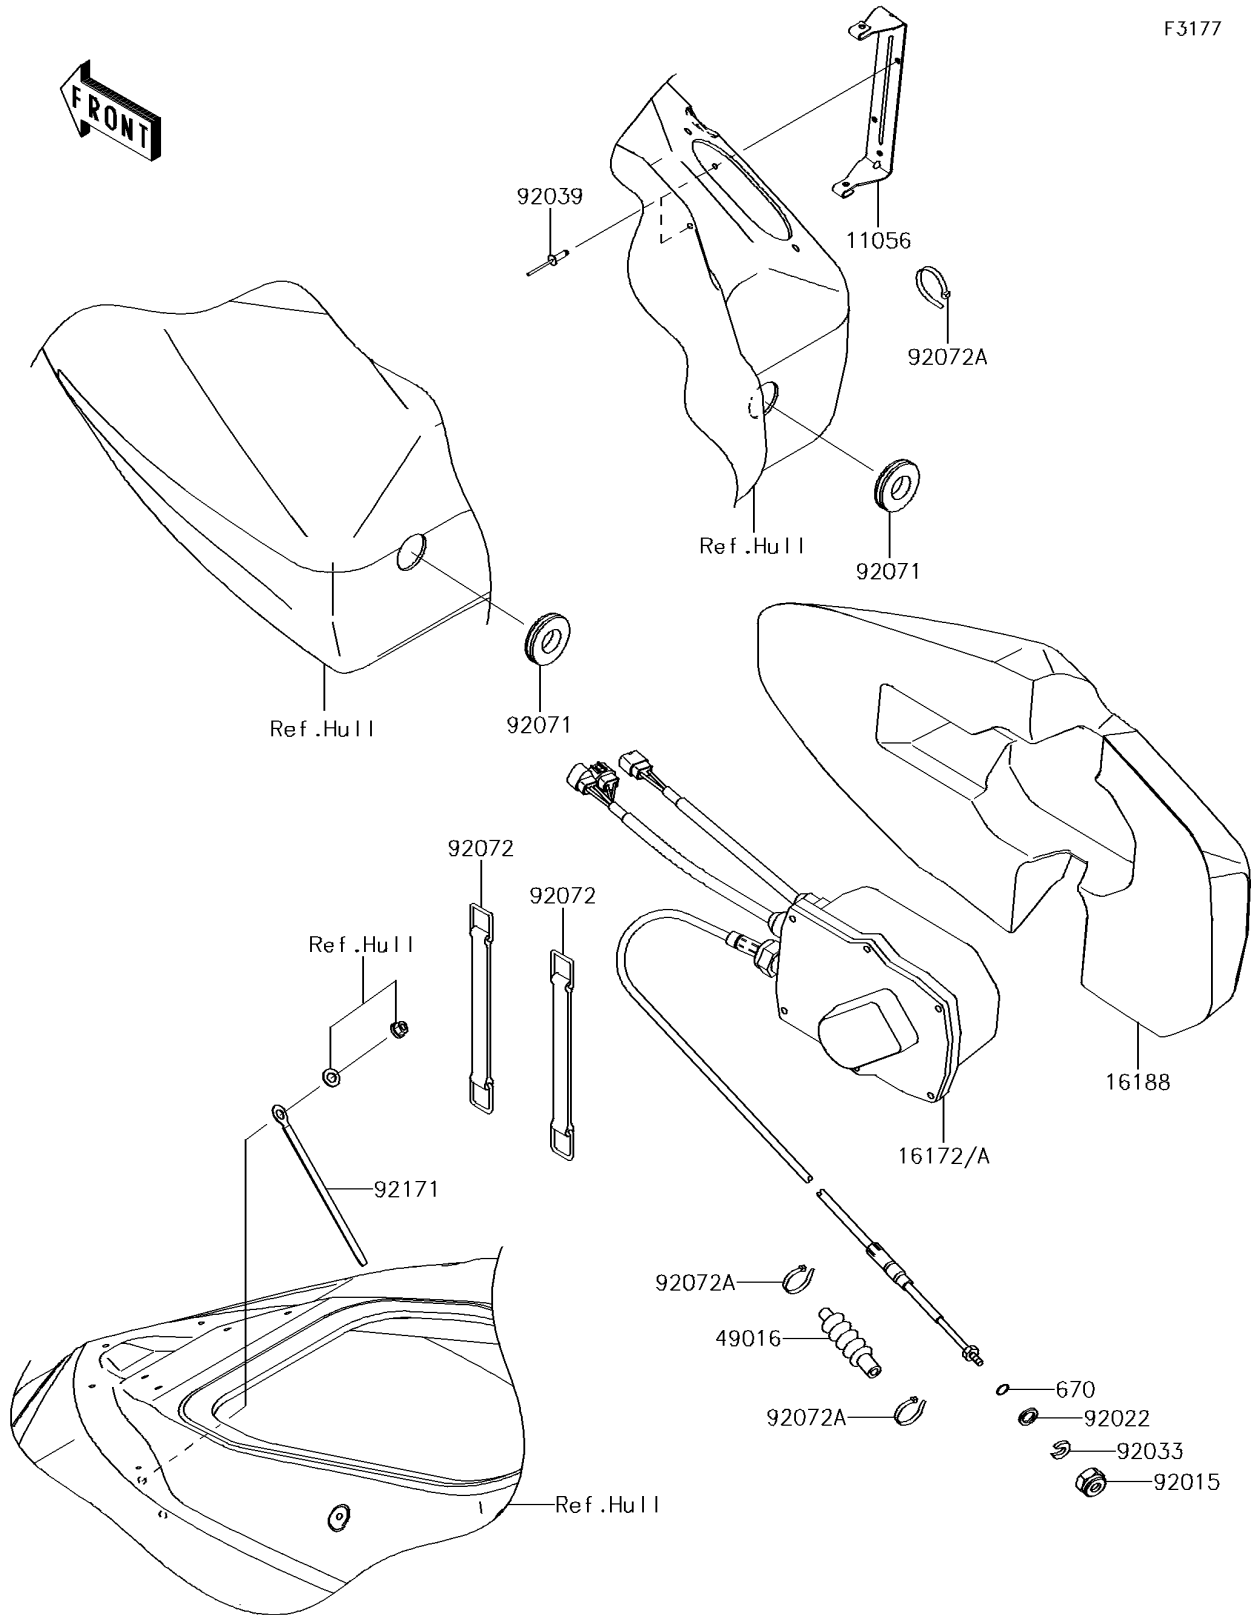

2014 JET SKI® ULTRA® 310R

PARTS DIAGRAM

Control

F3177

2014 JET SKI® ULTRA® 310R

PARTS LIST

Control

ITEM NAME

PART NUMBER

QUANTITY
