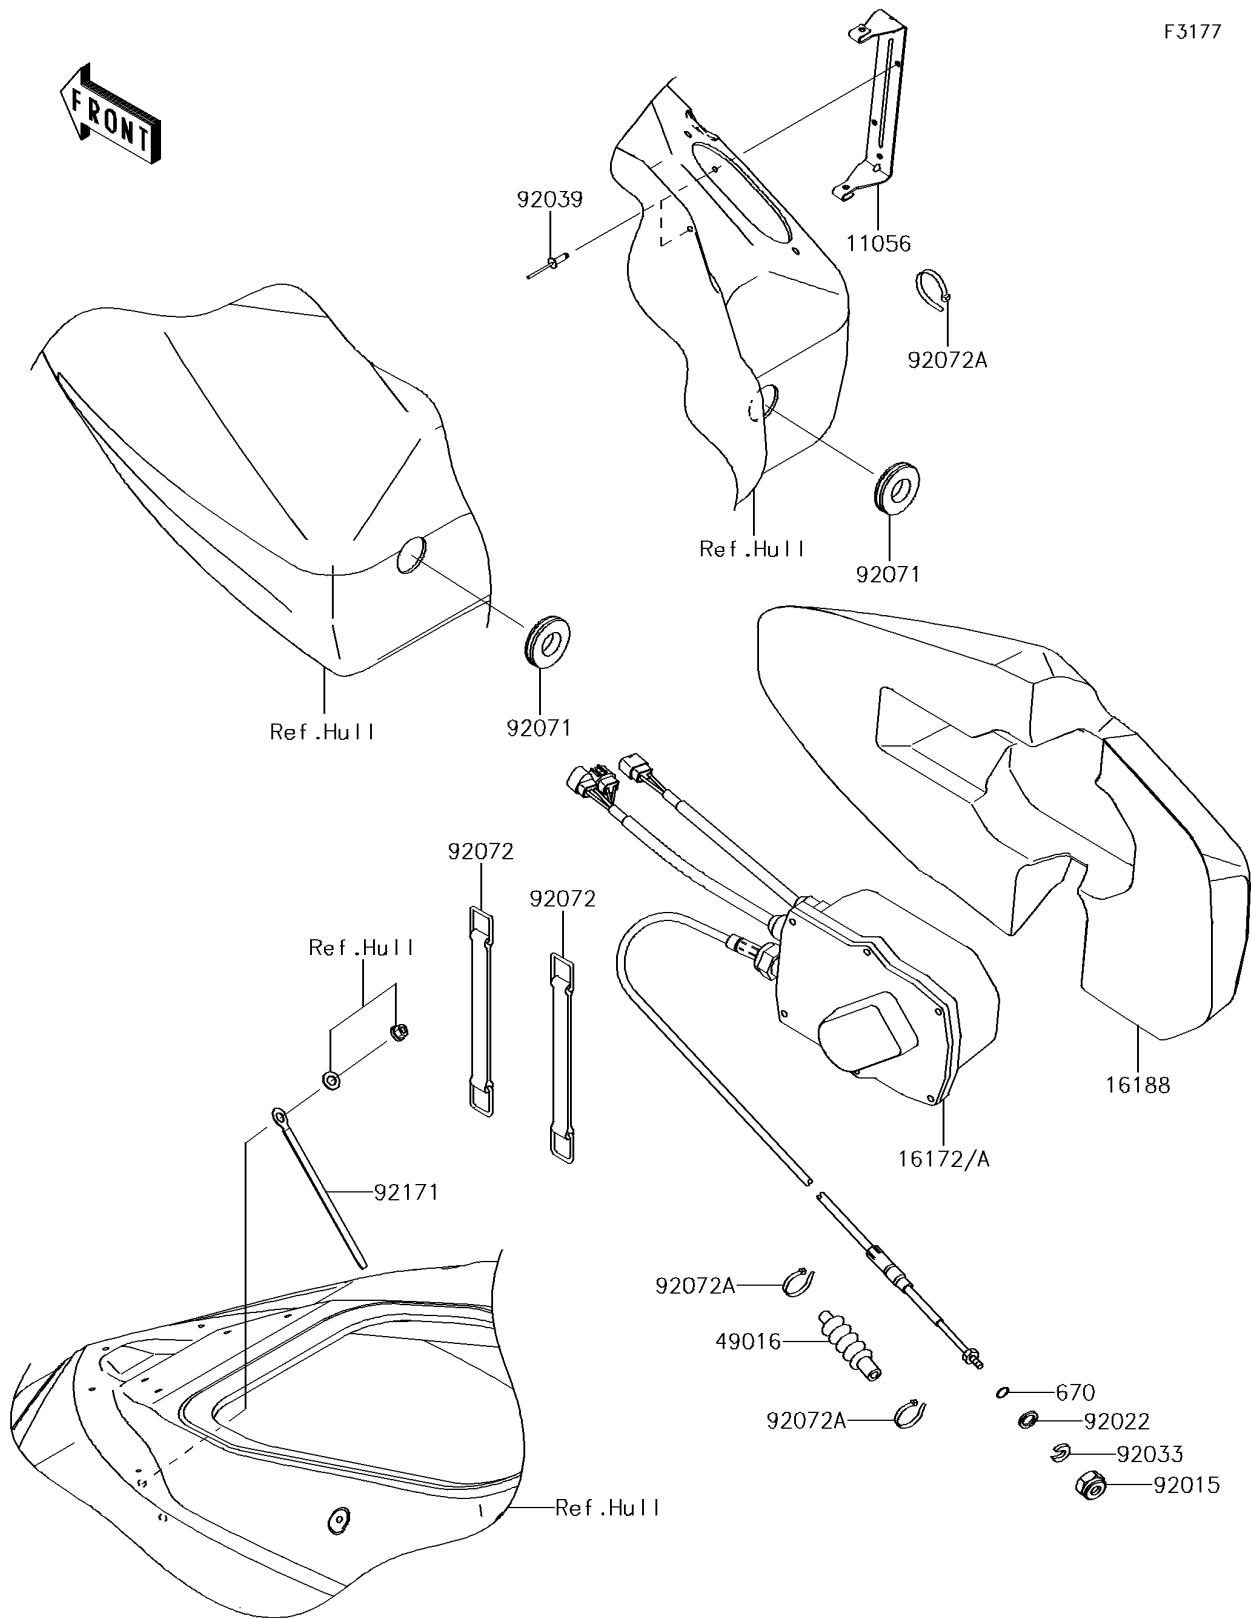

2016 JET SKI® ULTRA® 310R

PARTS DIAGRAM

Control

F3177

2016 JET SKI® ULTRA® 310R

PARTS LIST

Control

ITEM NAME

PART NUMBER

QUANTITY
