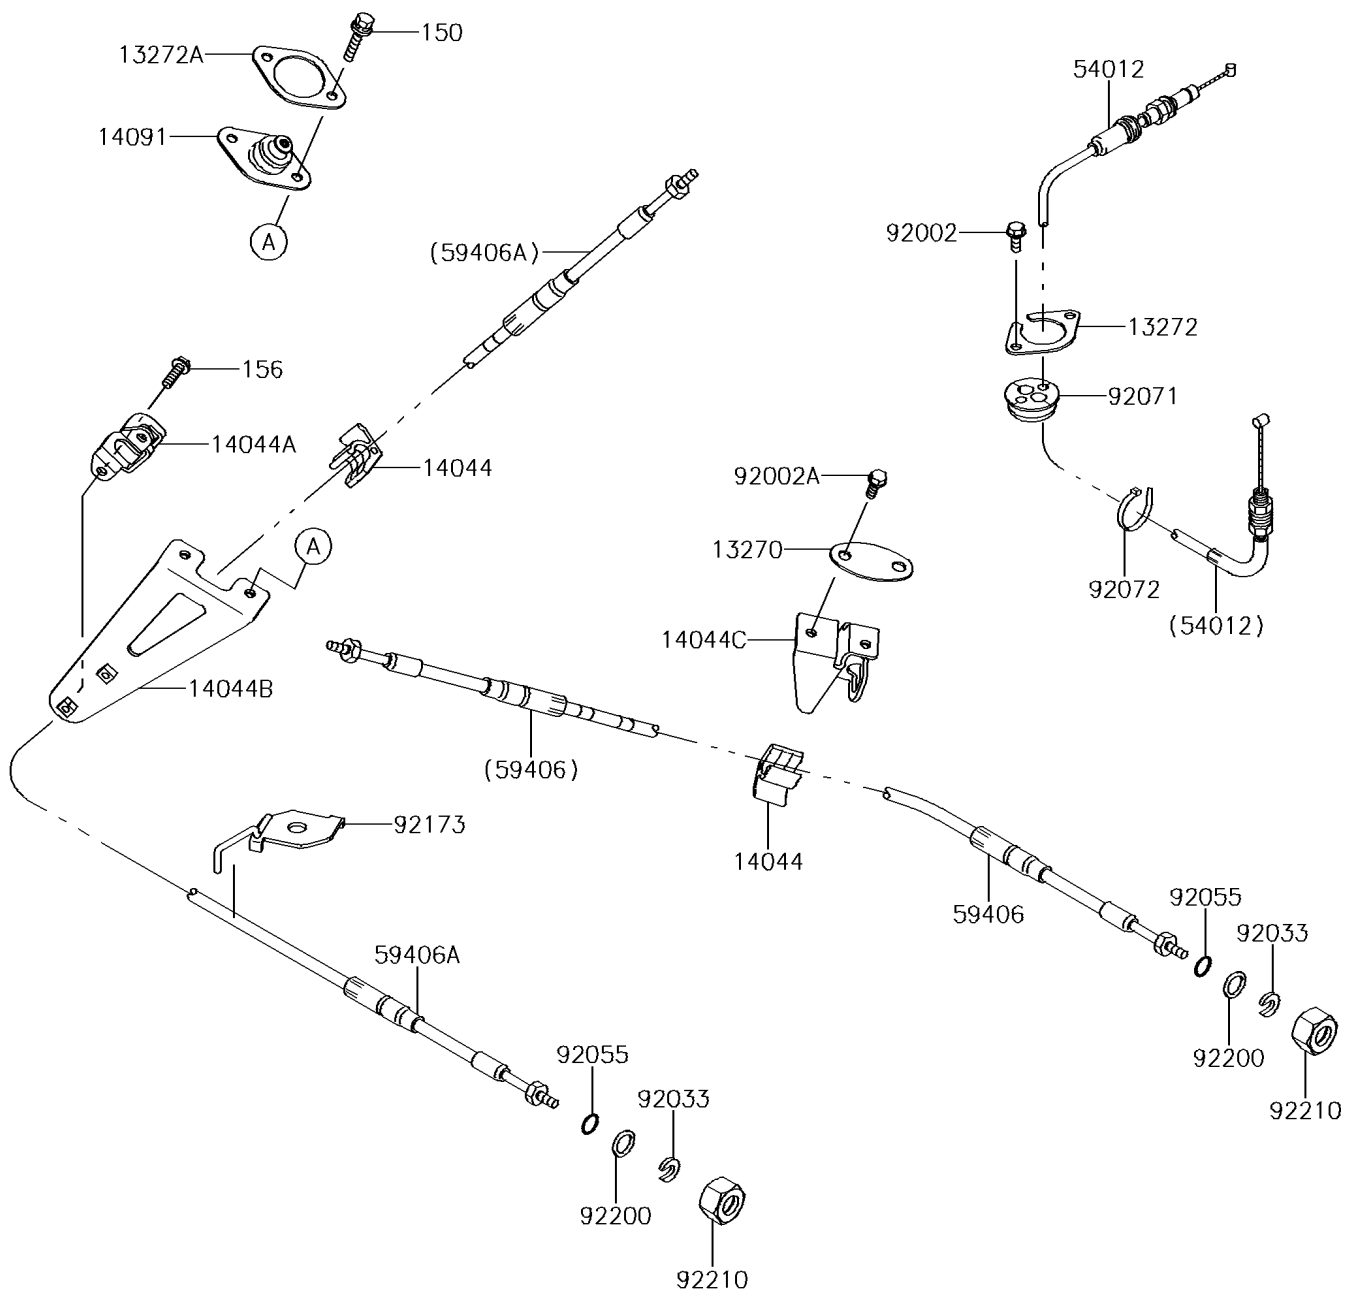

2017 JET SKI® ULTRA® 310R

PARTS DIAGRAM

Cables

F3175

2017 JET SKI® ULTRA® 310R

PARTS LIST

Cables

ITEM NAME

PART NUMBER

QUANTITY
