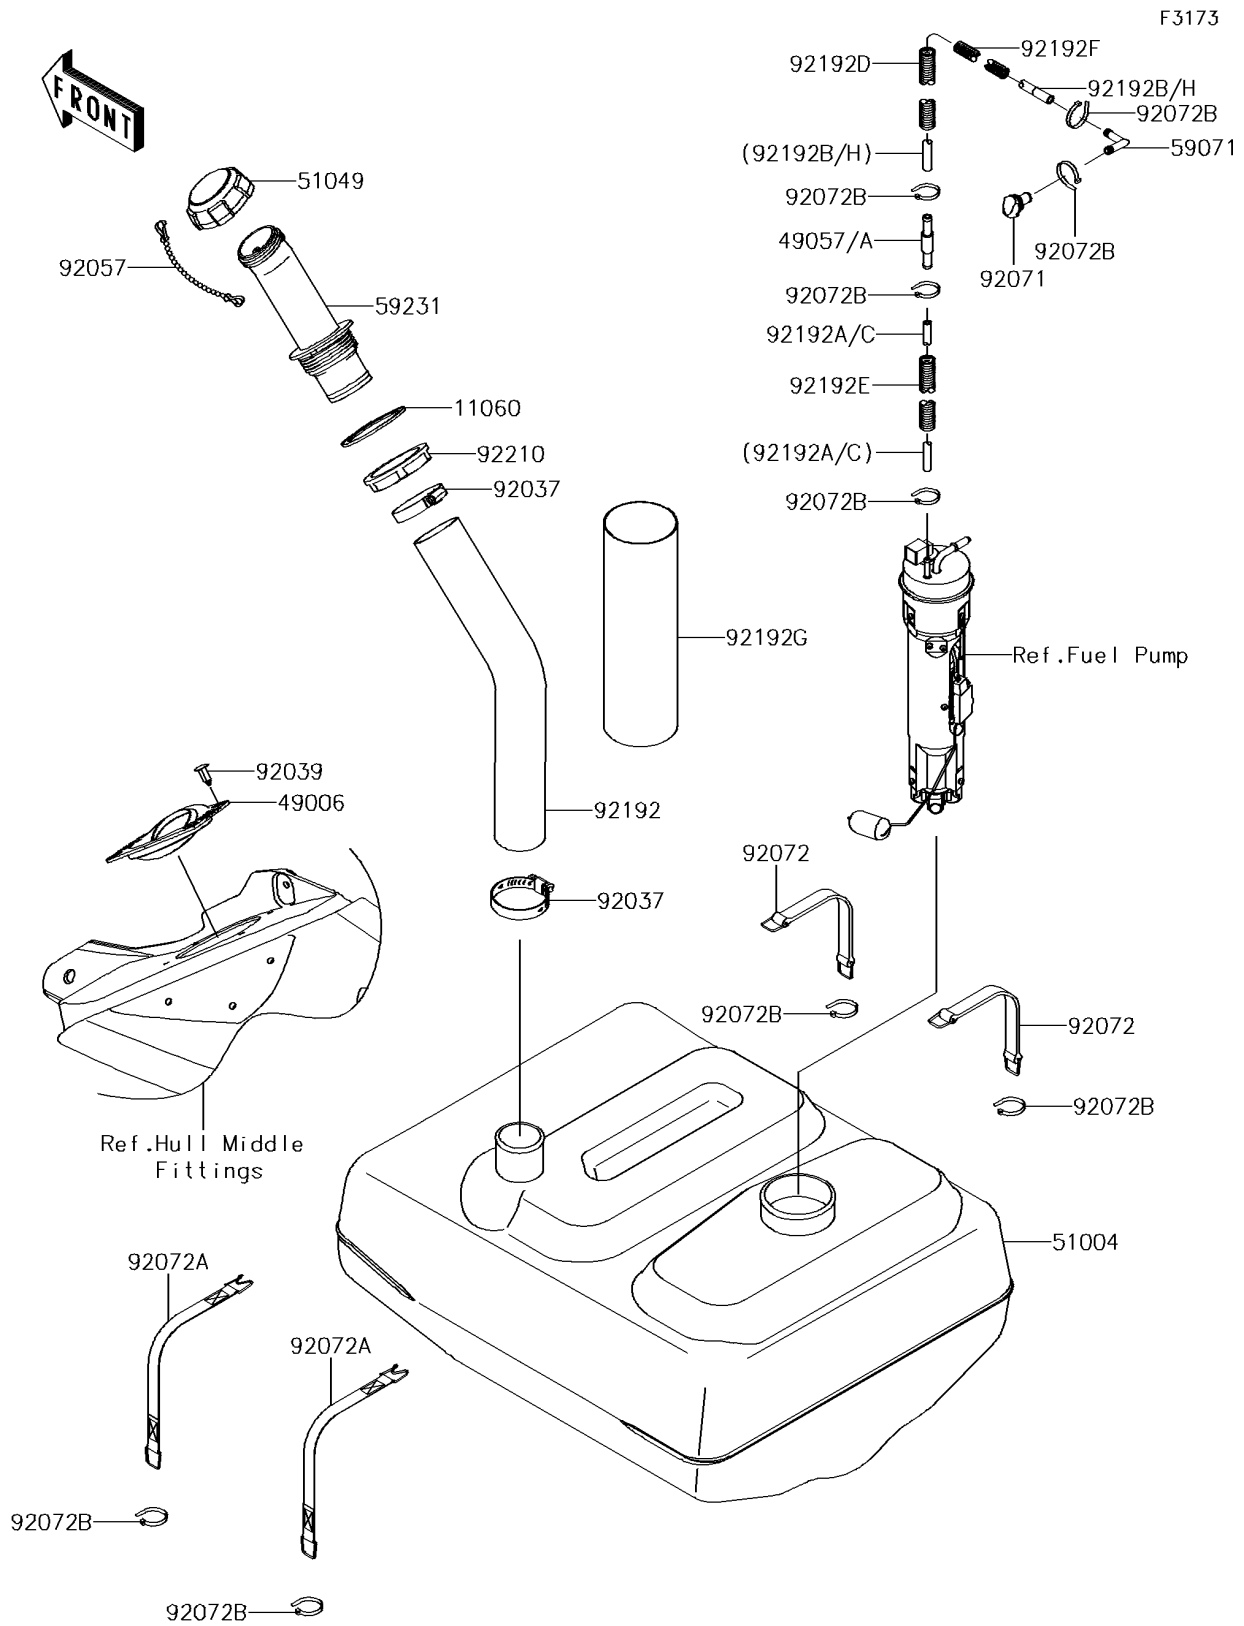

2017 JET SKI® ULTRA® 310R

PARTS DIAGRAM

Fuel Tank

2017 JET SKI® ULTRA® 310R

PARTS LIST

Fuel Tank

ITEM NAME

PART NUMBER

QUANTITY
