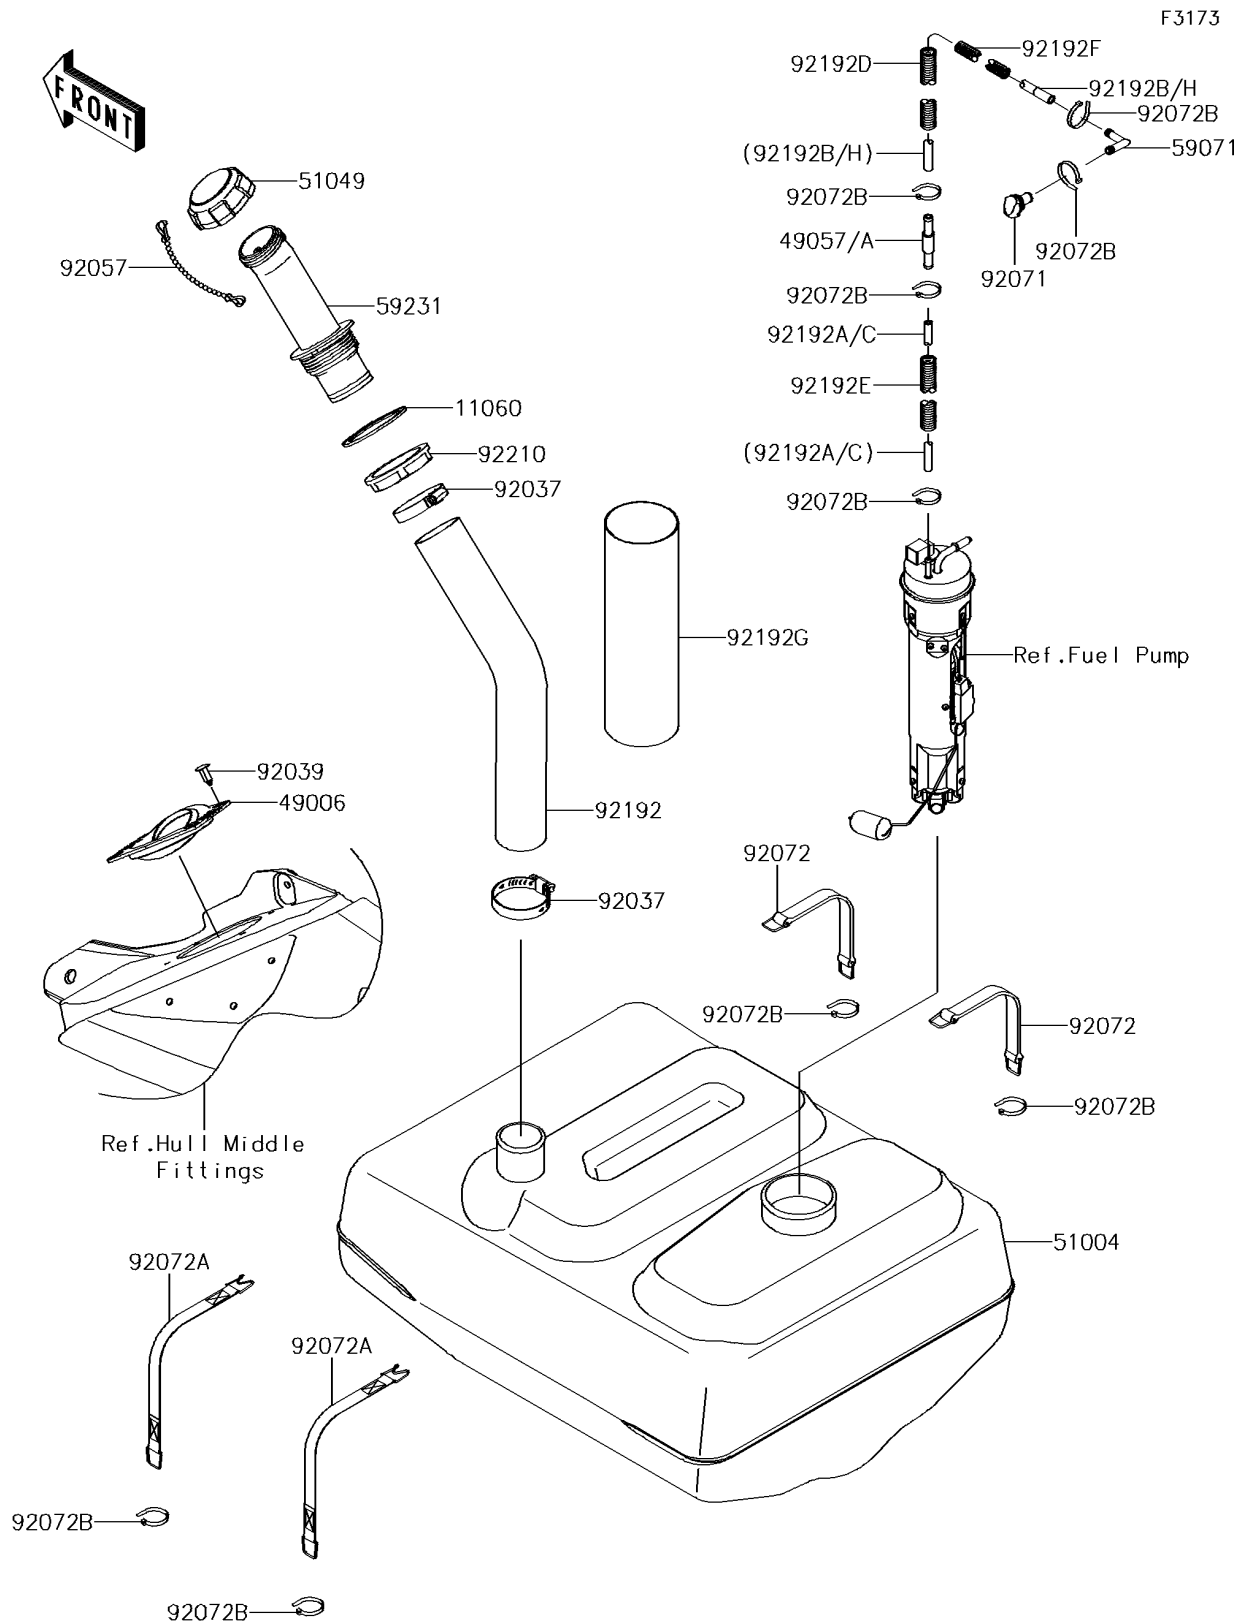

2014 JET SKI® ULTRA® 310R

PARTS DIAGRAM

Fuel Tank

2014 JET SKI® ULTRA® 310R

PARTS LIST

Fuel Tank

ITEM NAME

PART NUMBER

QUANTITY
