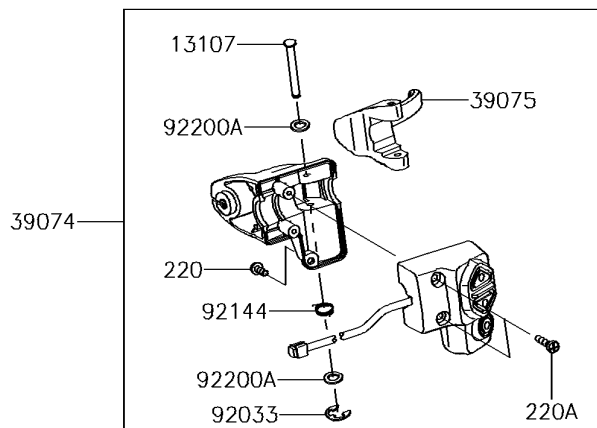

2017 JET SKI® ULTRA® 310R

PARTS DIAGRAM

Handlebar

2017 JET SKI® ULTRA® 310R

PARTS LIST

Handlebar

ITEM NAME

PART NUMBER

QUANTITY
