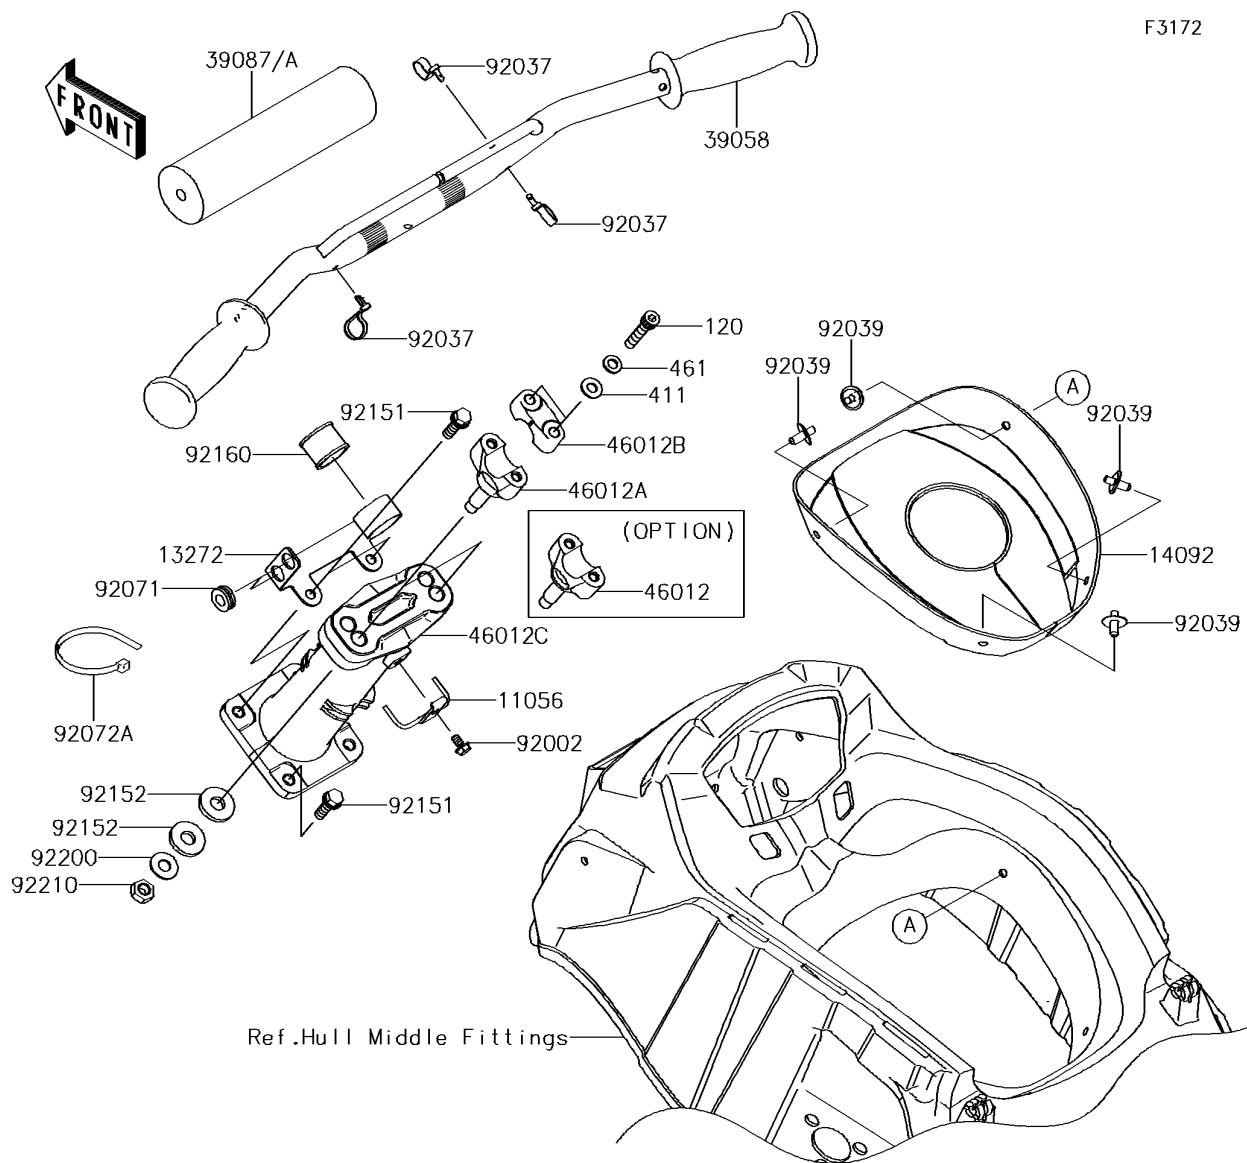

2017 JET SKI® ULTRA® 310R

PARTS DIAGRAM

Handlebar

2017 JET SKI® ULTRA® 310R

PARTS LIST

Handlebar

ITEM NAME

PART NUMBER

QUANTITY
