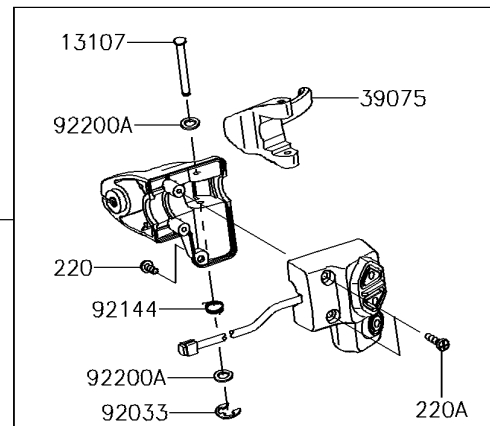

2016 JET SKI® ULTRA® 310R

PARTS DIAGRAM

Handlebar

2016 JET SKI® ULTRA® 310R

PARTS LIST

Handlebar

ITEM NAME

PART NUMBER

QUANTITY
