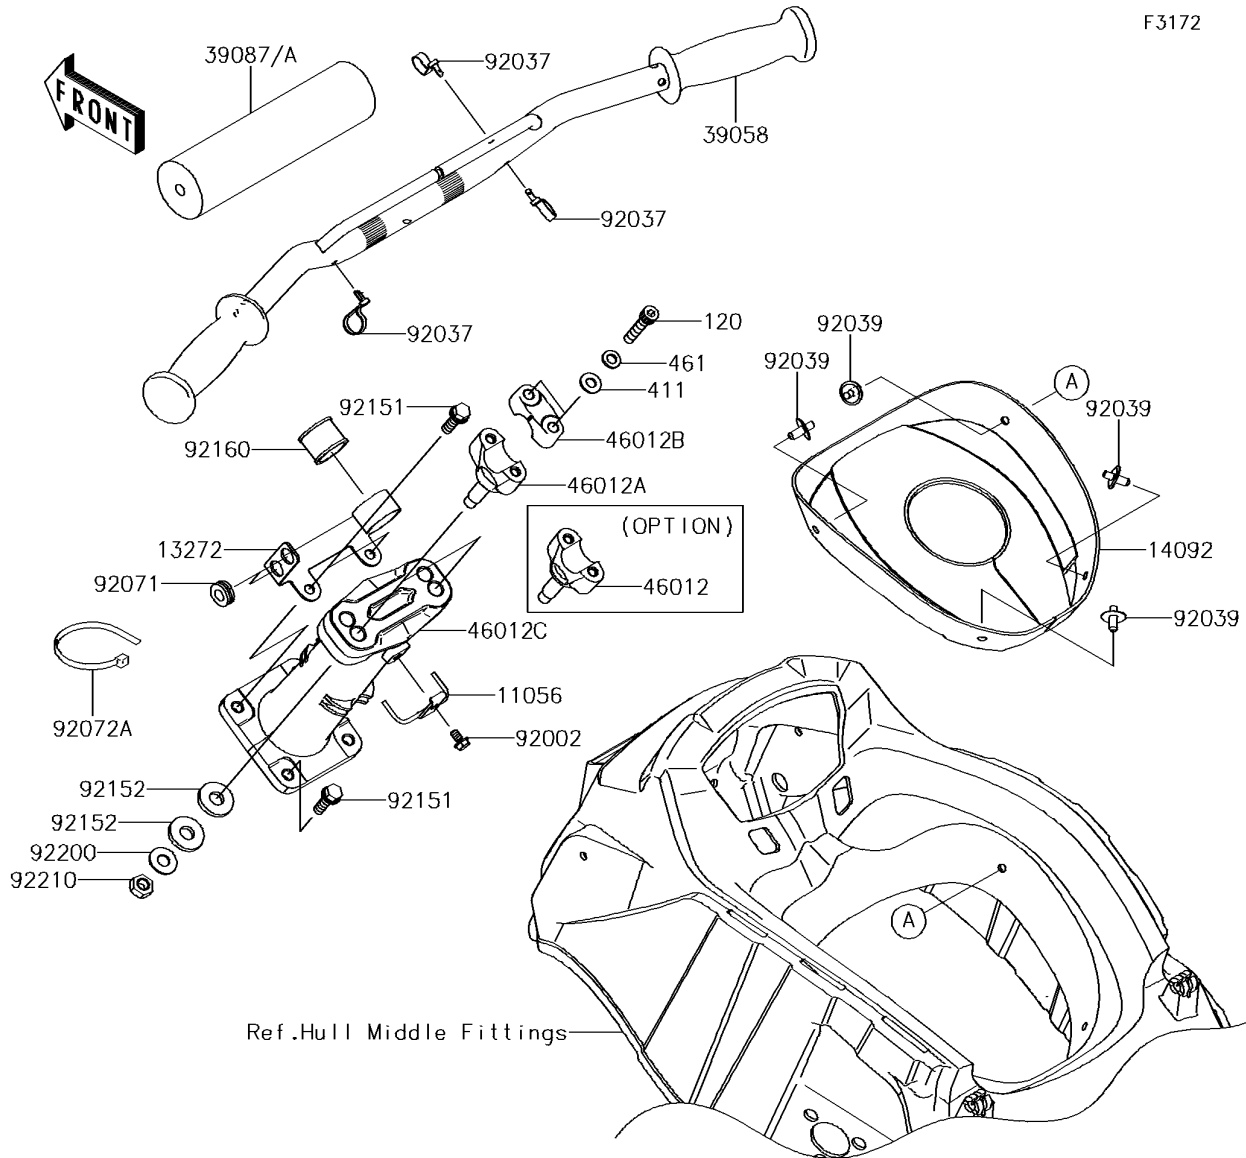

2016 JET SKI® ULTRA® 310R

PARTS DIAGRAM

Handlebar

2016 JET SKI® ULTRA® 310R

PARTS LIST

Handlebar

ITEM NAME

PART NUMBER

QUANTITY
