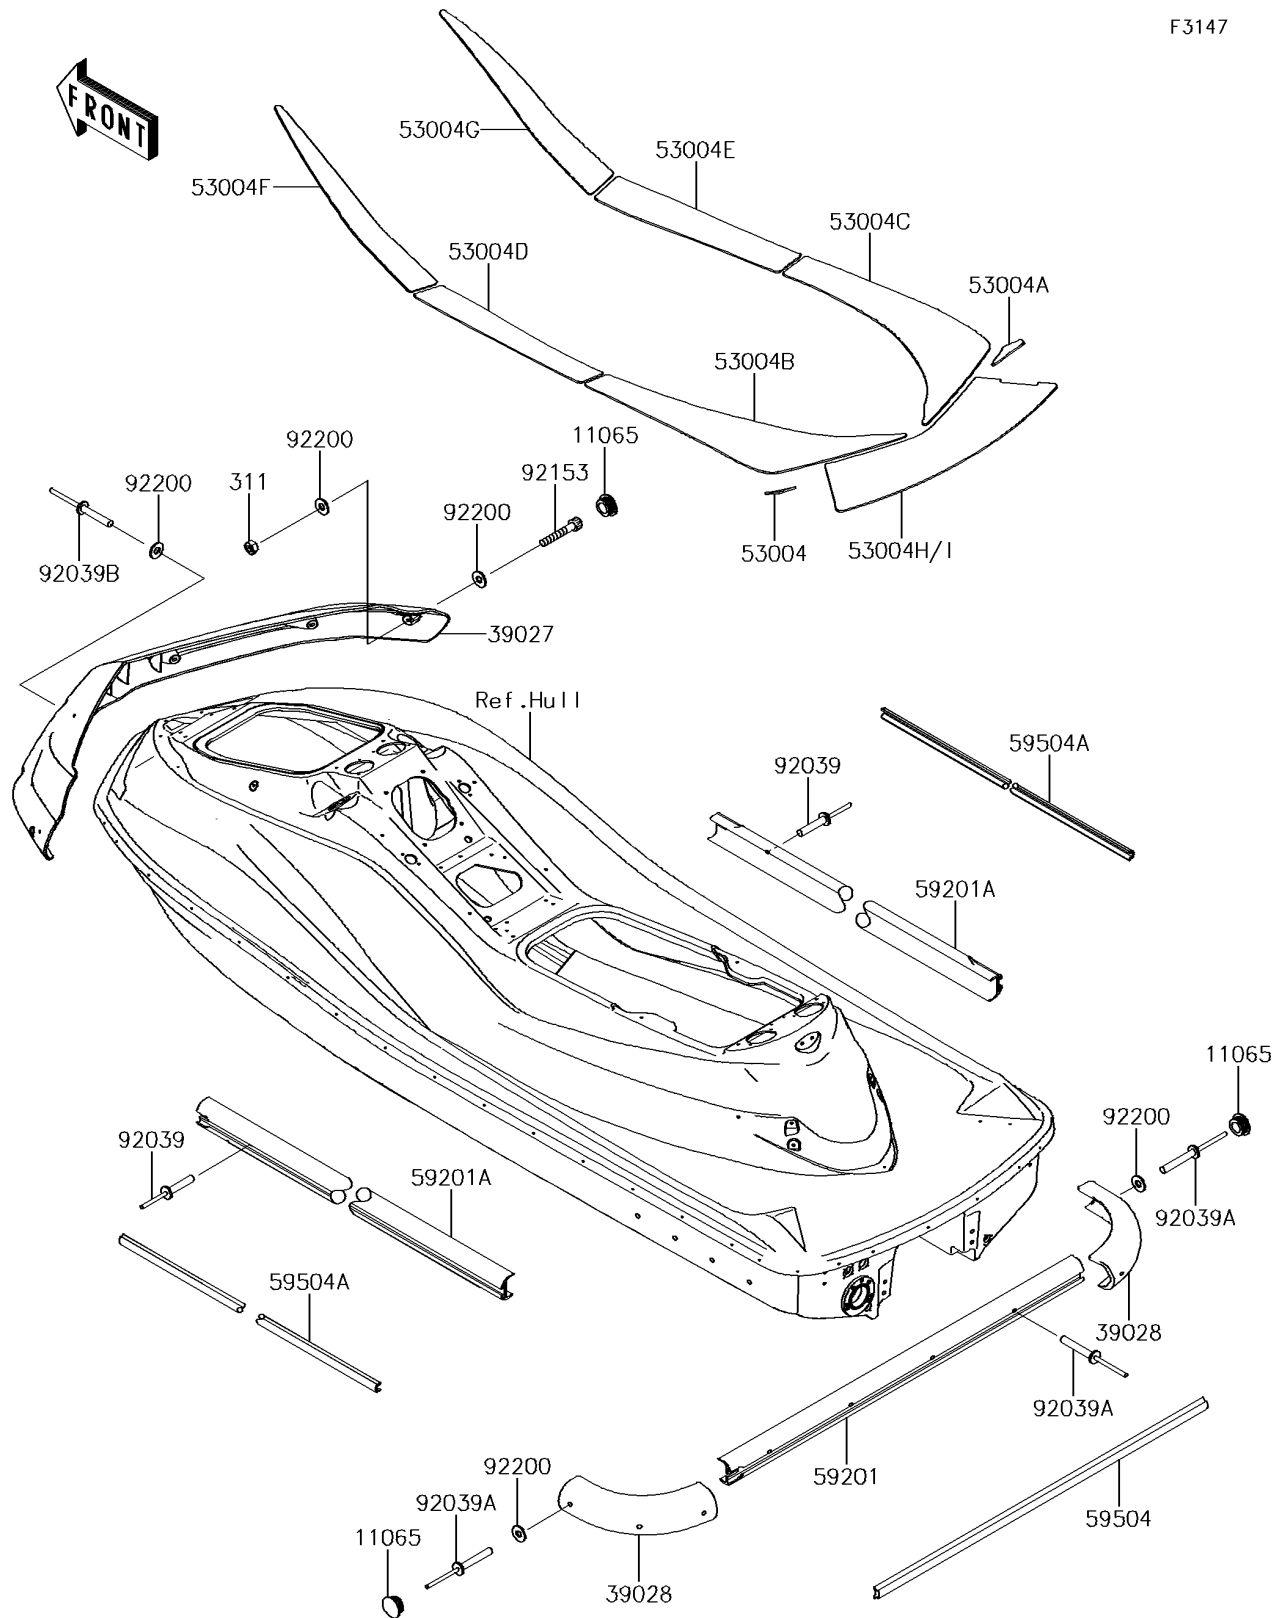

2017 JET SKI® ULTRA® 310R

PARTS DIAGRAM

Pads

F3147

2017 JET SKI® ULTRA® 310R

PARTS LIST

Pads

ITEM NAME

PART NUMBER

QUANTITY
