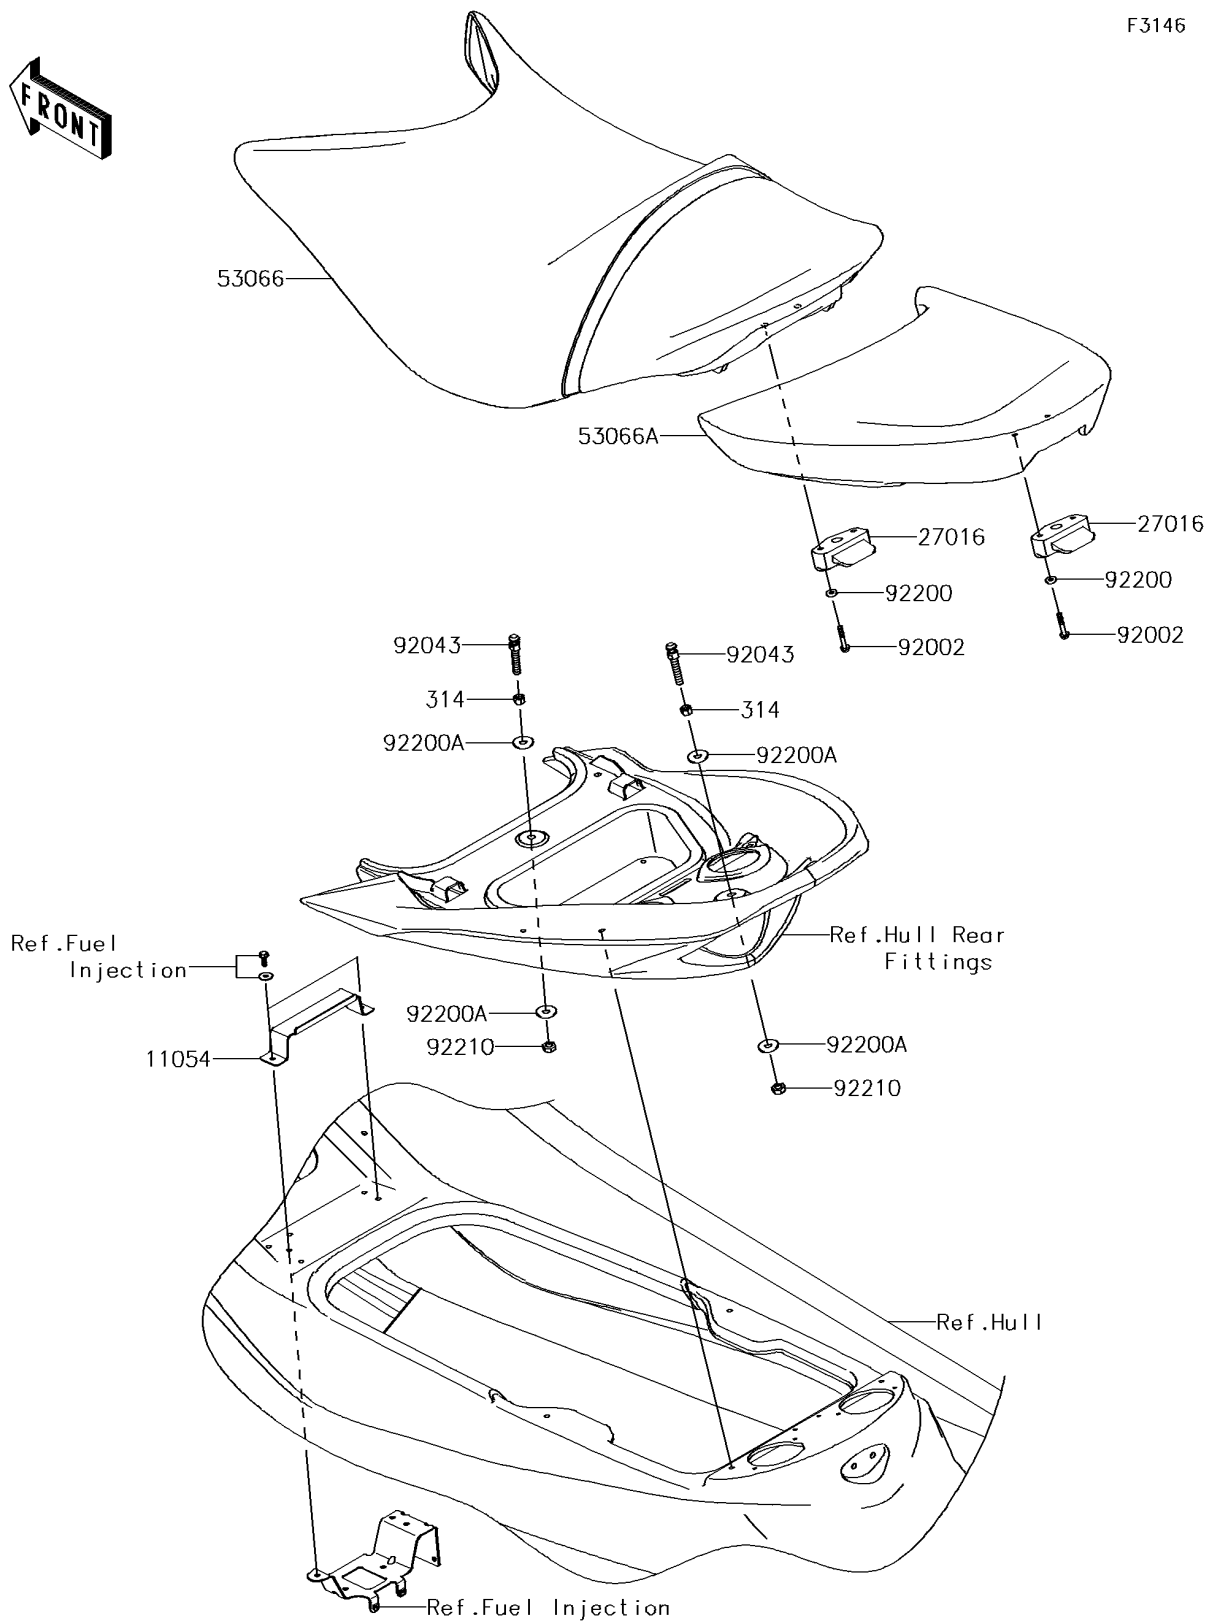

2016 JET SKI® ULTRA® 310R

PARTS DIAGRAM

Seat

F3146

2016 JET SKI® ULTRA® 310R

PARTS LIST

Seat

ITEM NAME

PART NUMBER

QUANTITY
