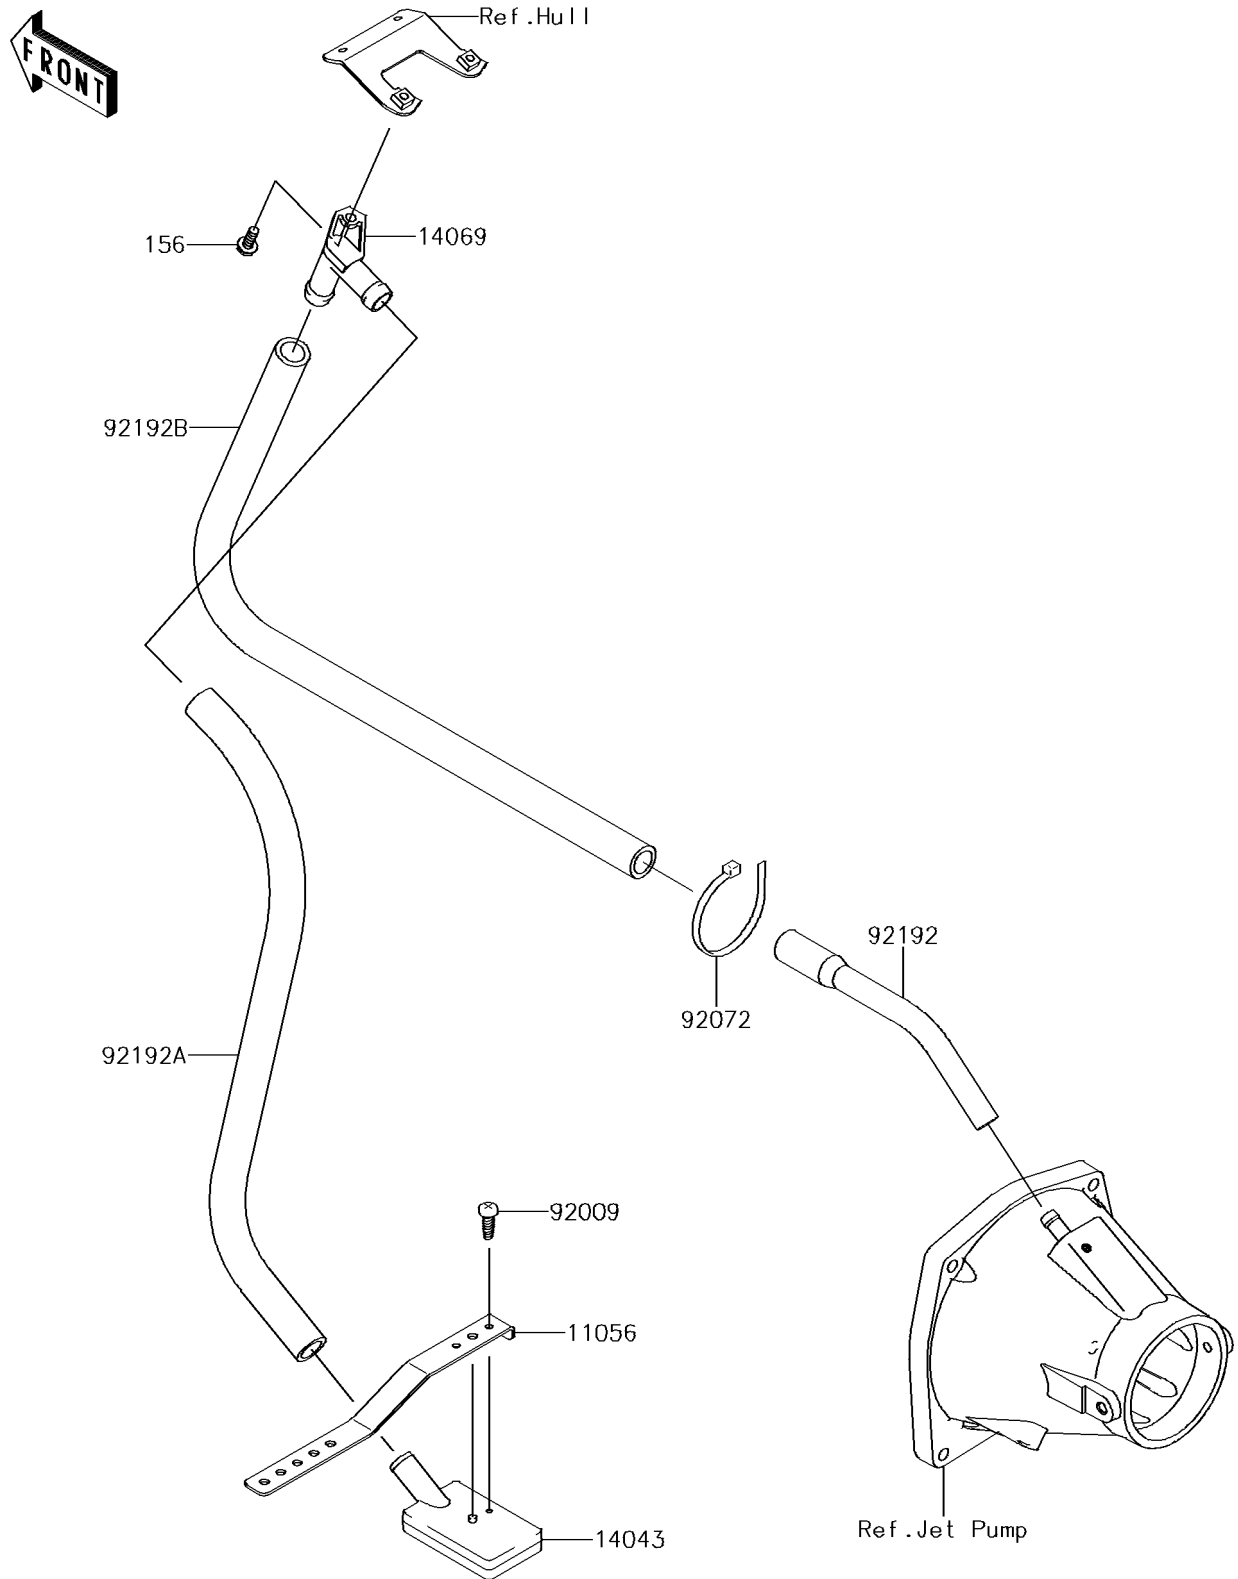

2017 JET SKI® ULTRA® 310R

PARTS DIAGRAM

Bilge System

F3145

2017 JET SKI® ULTRA® 310R

PARTS LIST

Bilge System

ITEM NAME

PART NUMBER

QUANTITY
