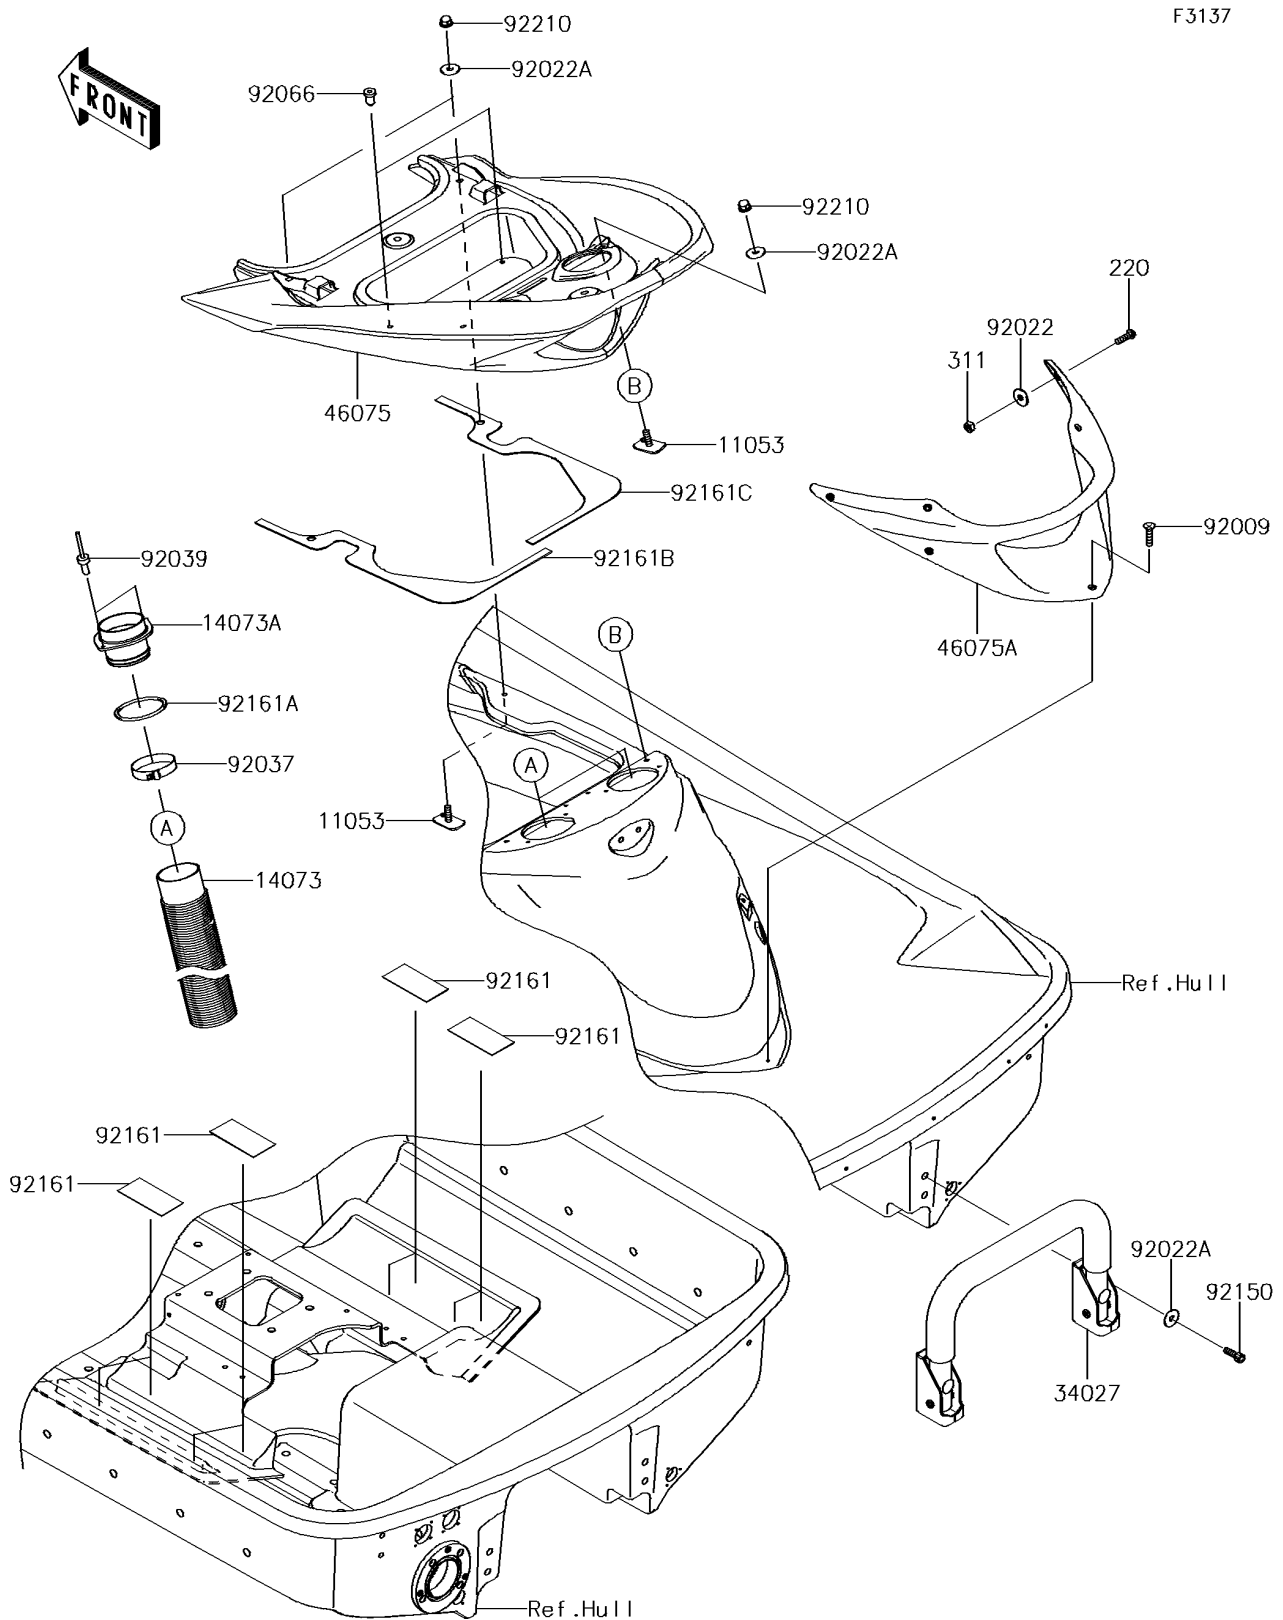

2017 JET SKI® ULTRA® 310R

PARTS DIAGRAM

Hull Rear Fittings

F3137

2017 JET SKI® ULTRA® 310R

PARTS LIST

Hull Rear Fittings

ITEM NAME

PART NUMBER

QUANTITY
