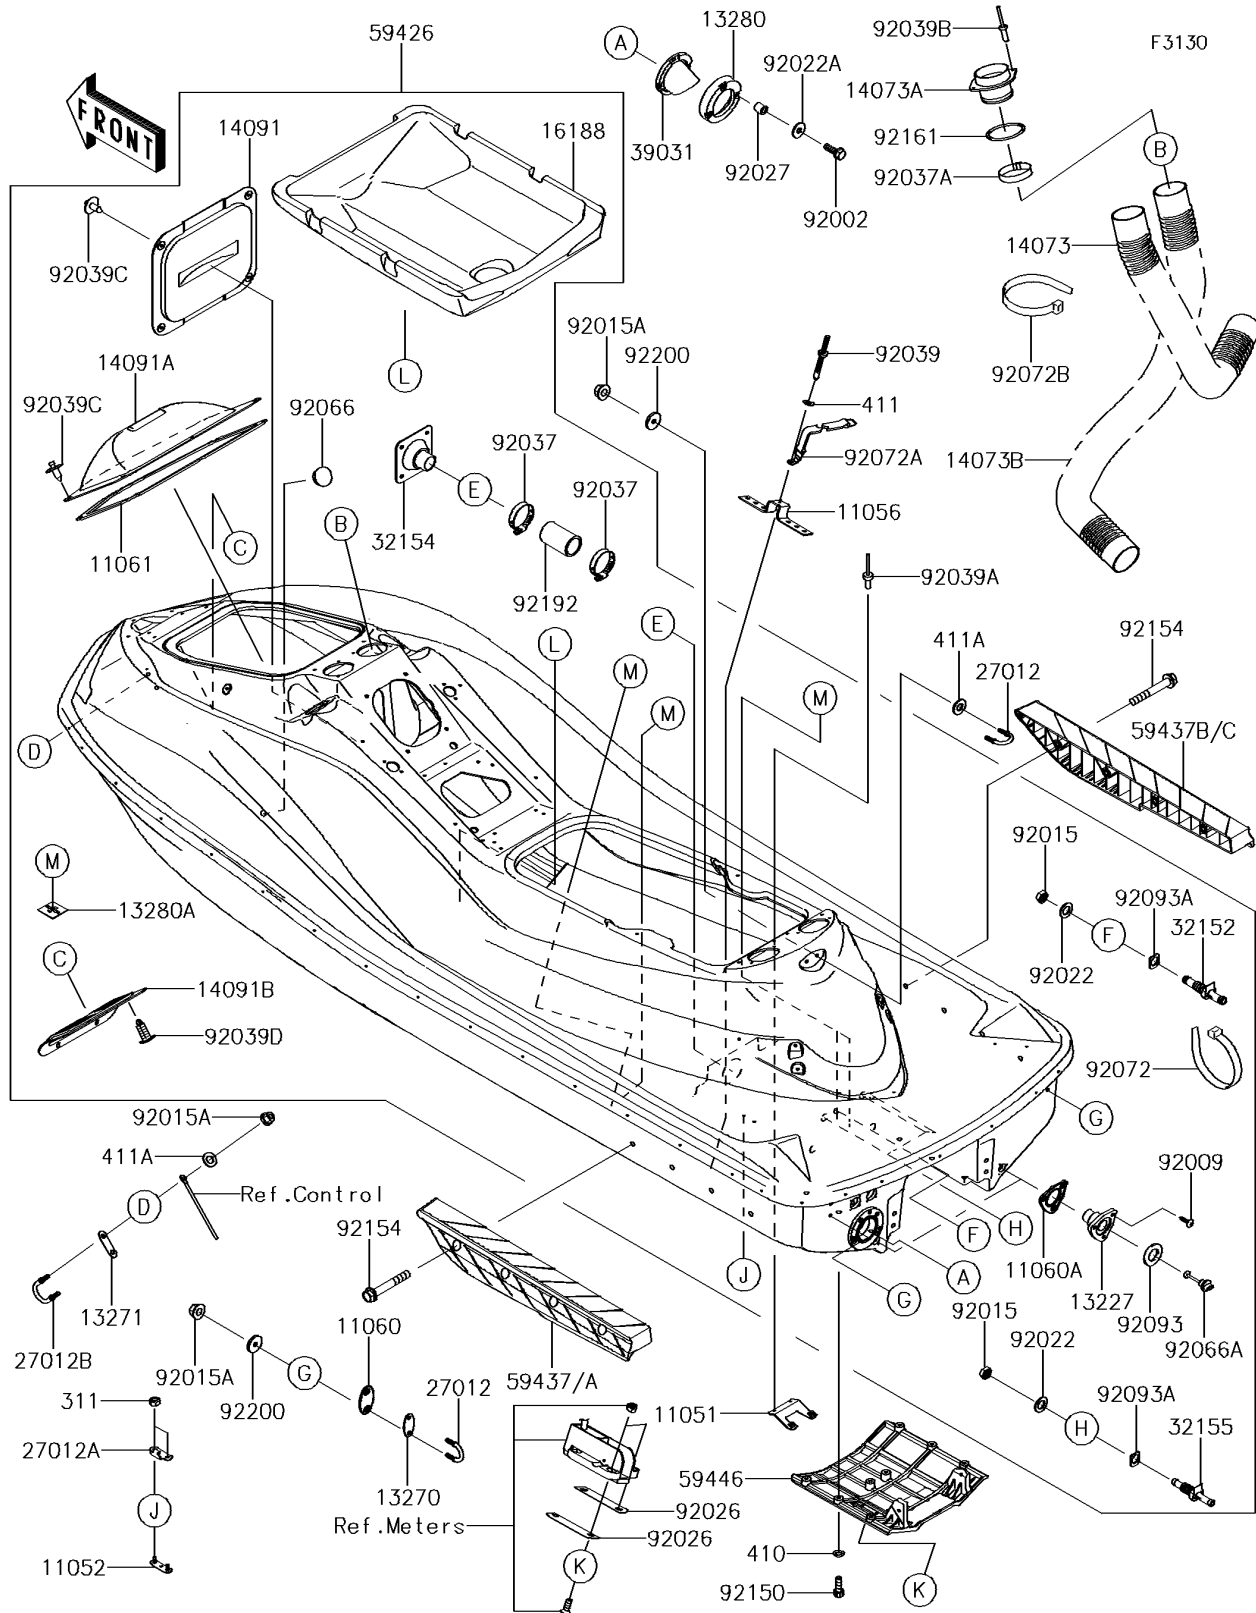

2016 JET SKI® ULTRA® 310R

PARTS DIAGRAM

Hull

2016 JET SKI® ULTRA® 310R

PARTS LIST

Hull

ITEM NAME

PART NUMBER

QUANTITY
