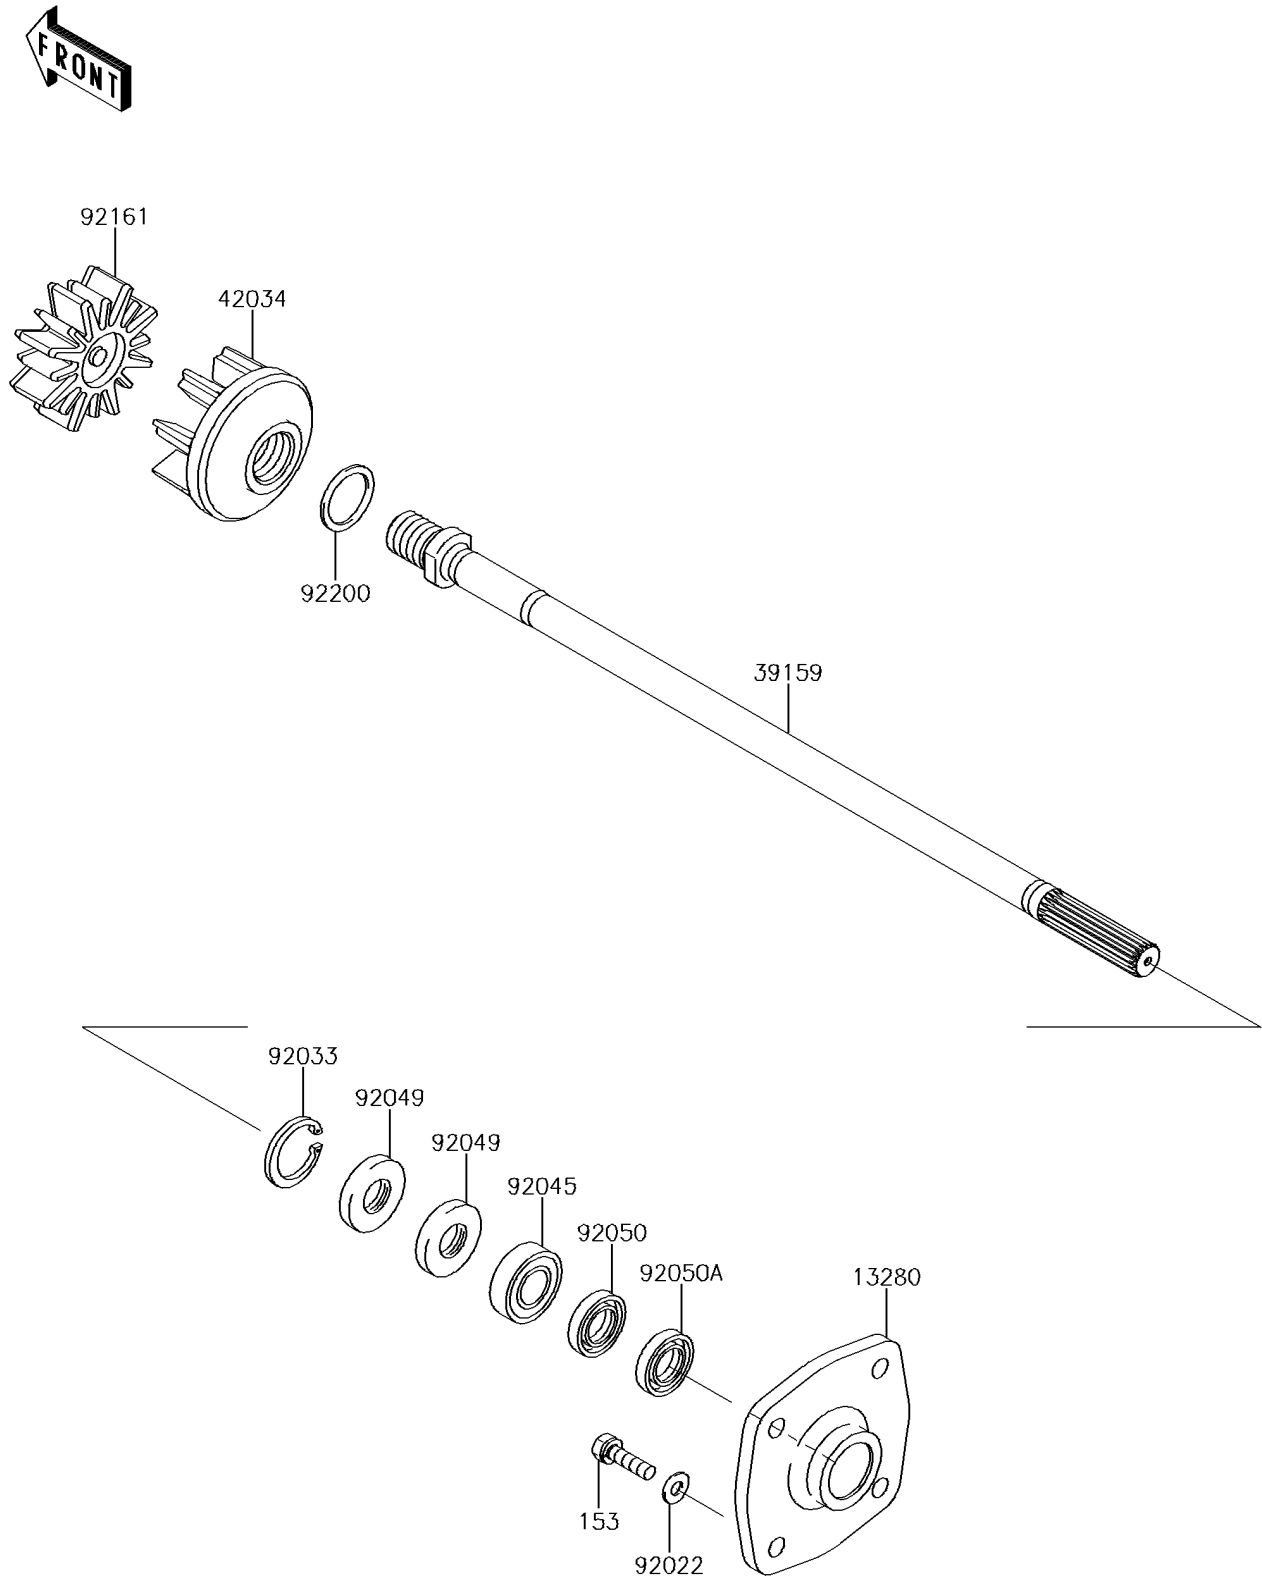

2014 JET SKI® ULTRA® 310R

PARTS DIAGRAM

Drive Shaft

E3134

2014 JET SKI® ULTRA® 310R

PARTS LIST

Drive Shaft

ITEM NAME

PART NUMBER

QUANTITY
